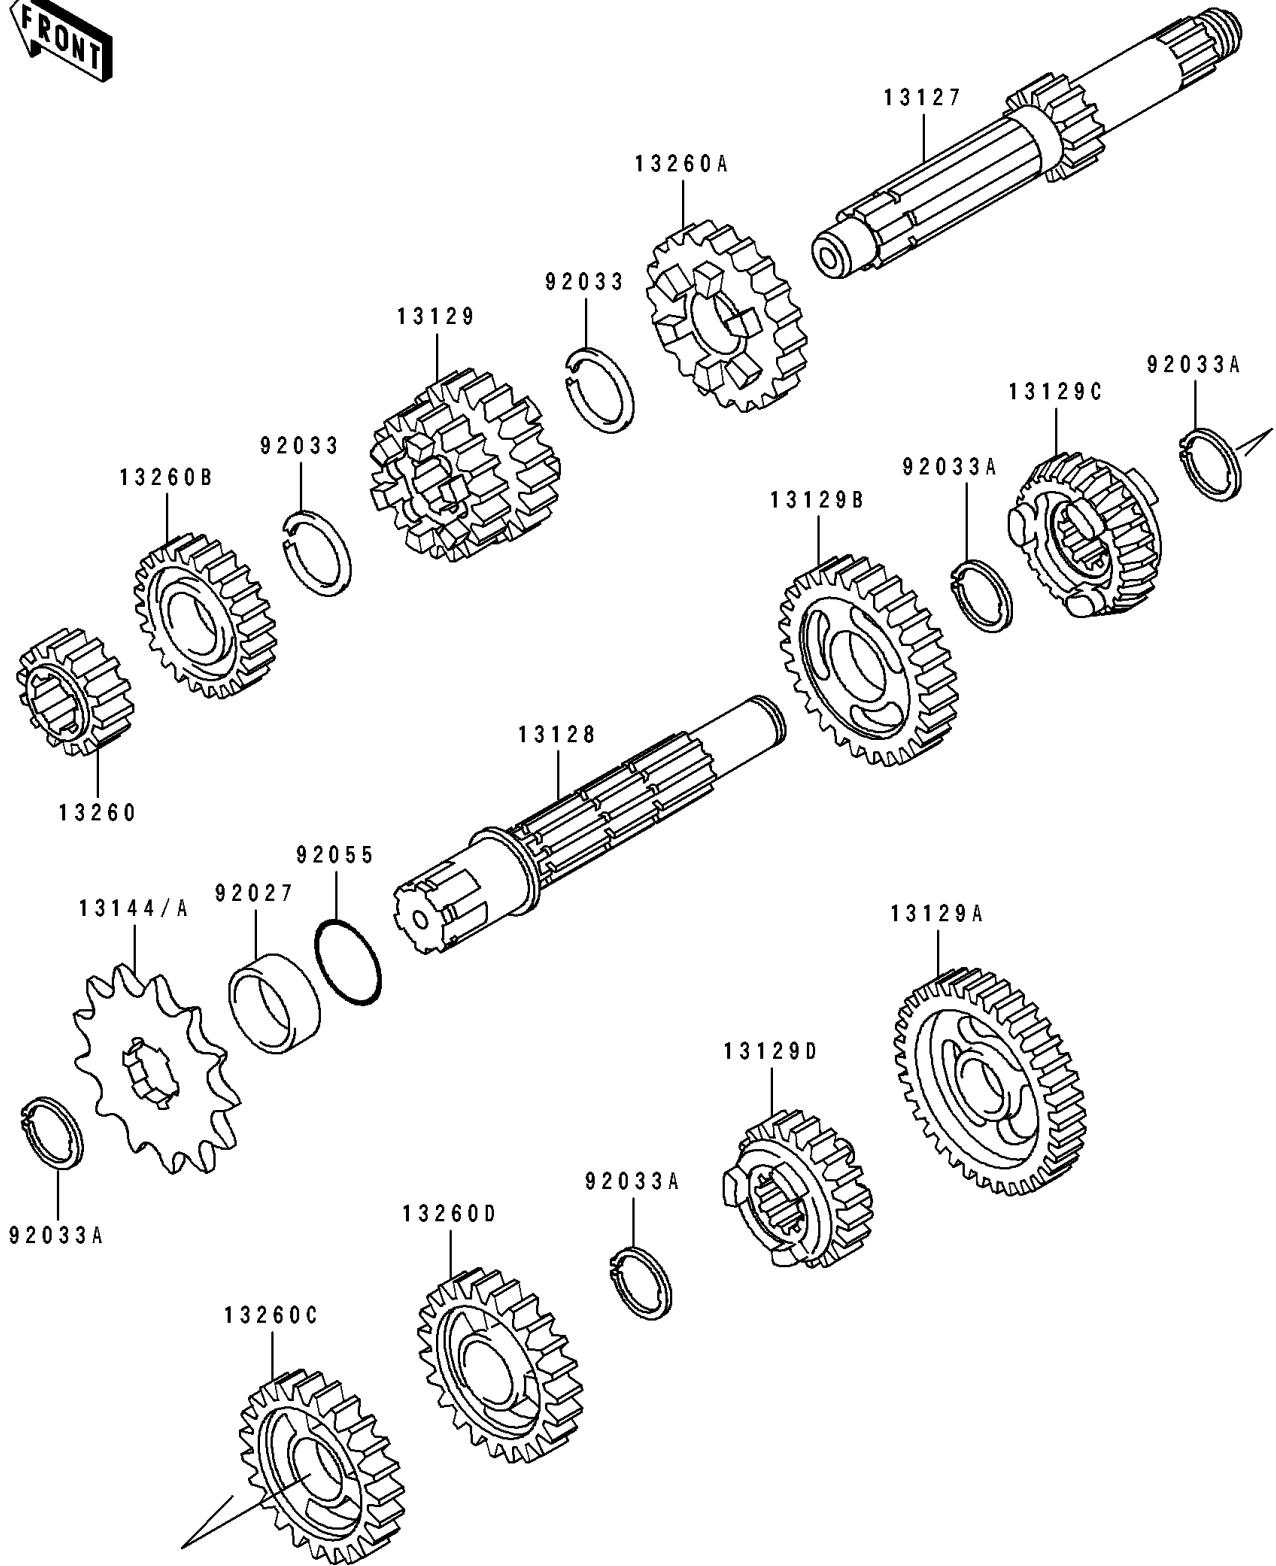

1994 KX80 PARTS DIAGRAM

Transmission

E1361

1994 KX80 PARTS LIST

Transmission

ITEM NAME	PART NUMBER	QUANTITY
SHAFT-TRANSMISSION INPUT,13T (Ref # 13127)	13127-1217	1
SHAFT-TRANSMISSION OUTPUT (Ref # 13128)	13128-1126	1
GEAR,INPUT 3RD&4TH,18T&20T (Ref # 13129)	13129-1722	1
GEAR,OUTPUT LOW,33T (Ref # 13129A)	13129-1725	1
GEAR,OUTPUT 2ND,30T (Ref # 13129B)	13129-1726	1
GEAR,OUTPUT 5TH,24T (Ref # 13129C)	13129-1729	1
GEAR,OUTPUT 6TH,22T (Ref # 13129D)	13129-1730	1
SPROCKET-OUTPUT,14T (Ref # 13144)	13144-1022	1
SPROCKET-OUTPUT,13T (Ref # 13144A)	13144-1023	1
GEAR,INPUT 2ND,16T (Ref # 13260)	13260-1014	1
GEAR,INPUT 6TH,23T (Ref # 13260A)	13260-1015	1
GEAR,INPUT 5TH,22T (Ref # 13260B)	13260-1022	1
GEAR,OUTPUT 3RD,27T (Ref # 13260C)	13260-1023	1
GEAR,OUTPUT 4TH,25T (Ref # 13260D)	13260-1024	1
COLLAR,20X25X12.5 (Ref # 92027)	92027-1077	1
RING-SNAP (Ref # 92033)	92033-028	2
RING-SNAP,18MM (Ref # 92033A)	92033-1079	4
RING-O,17.5X1.5 (Ref # 92055)	92055-022	1