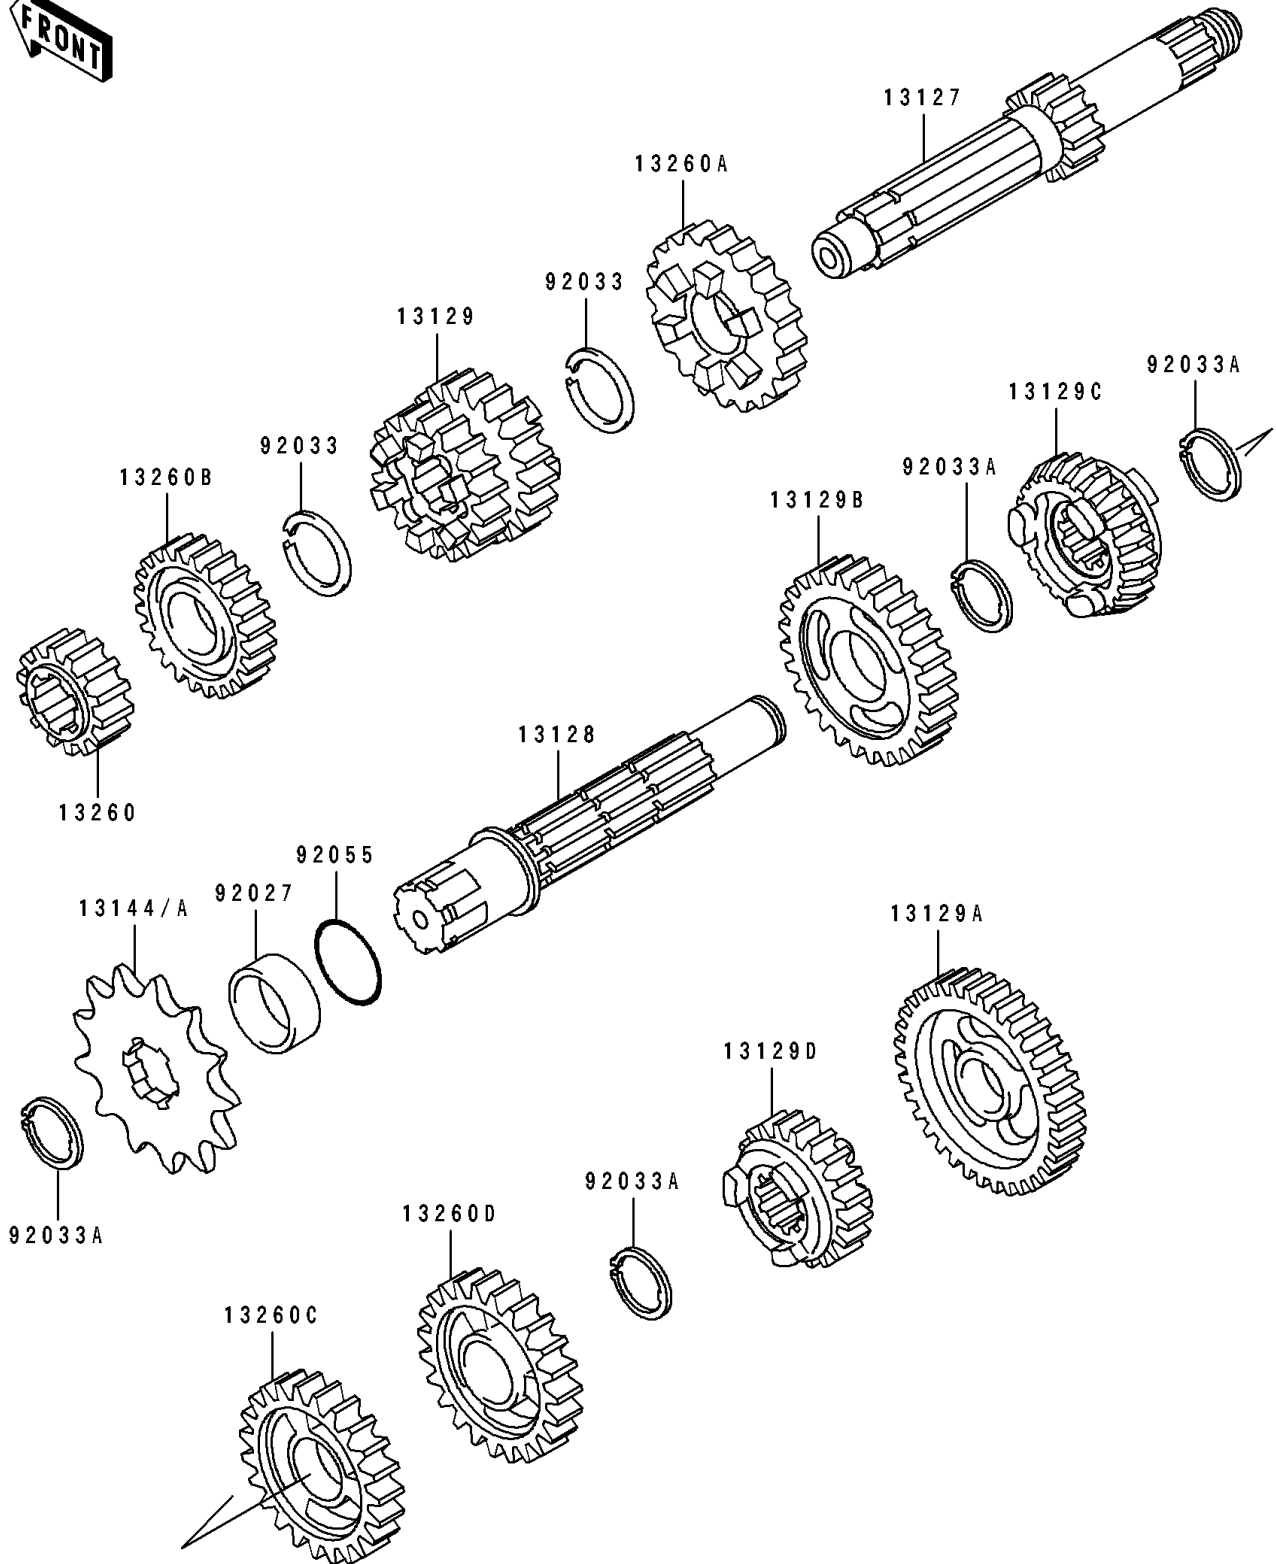

1995 KX80 PARTS DIAGRAM

Transmission

E1361

1995 KX80 PARTS LIST

Transmission

ITEM NAME	PART NUMBER	QUANTITY
SHAFT-TRANSMISSION INPUT,13T (Ref # 13127)	13127-1217	1
SHAFT-TRANSMISSION OUTPUT (Ref # 13128)	13128-1126	1
GEAR,INPUT 3RD&4TH,18T&20T (Ref # 13129)	13129-1722	1
GEAR,OUTPUT LOW,33T (Ref # 13129A)	13129-1725	1
GEAR,OUTPUT 2ND,30T (Ref # 13129B)	13129-1726	1
GEAR,OUTPUT 5TH,24T (Ref # 13129C)	13129-1729	1
GEAR,OUTPUT 6TH,22T (Ref # 13129D)	13129-1730	1
SPROCKET-OUTPUT,14T (Ref # 13144)	13144-1022	1
SPROCKET-OUTPUT,13T (Ref # 13144A)	13144-1023	1
GEAR,INPUT 2ND,16T (Ref # 13260)	13260-1014	1
GEAR,INPUT 6TH,23T (Ref # 13260A)	13260-1015	1
GEAR,INPUT 5TH,22T (Ref # 13260B)	13260-1022	1
GEAR,OUTPUT 3RD,27T (Ref # 13260C)	13260-1023	1
GEAR,OUTPUT 4TH,25T (Ref # 13260D)	13260-1024	1
COLLAR,20X25X12.5 (Ref # 92027)	92027-1077	1
RING-SNAP (Ref # 92033)	92033-028	2
RING-SNAP,18MM (Ref # 92033A)	92033-1079	4
RING-O,17.5X1.5 (Ref # 92055)	92055-022	1