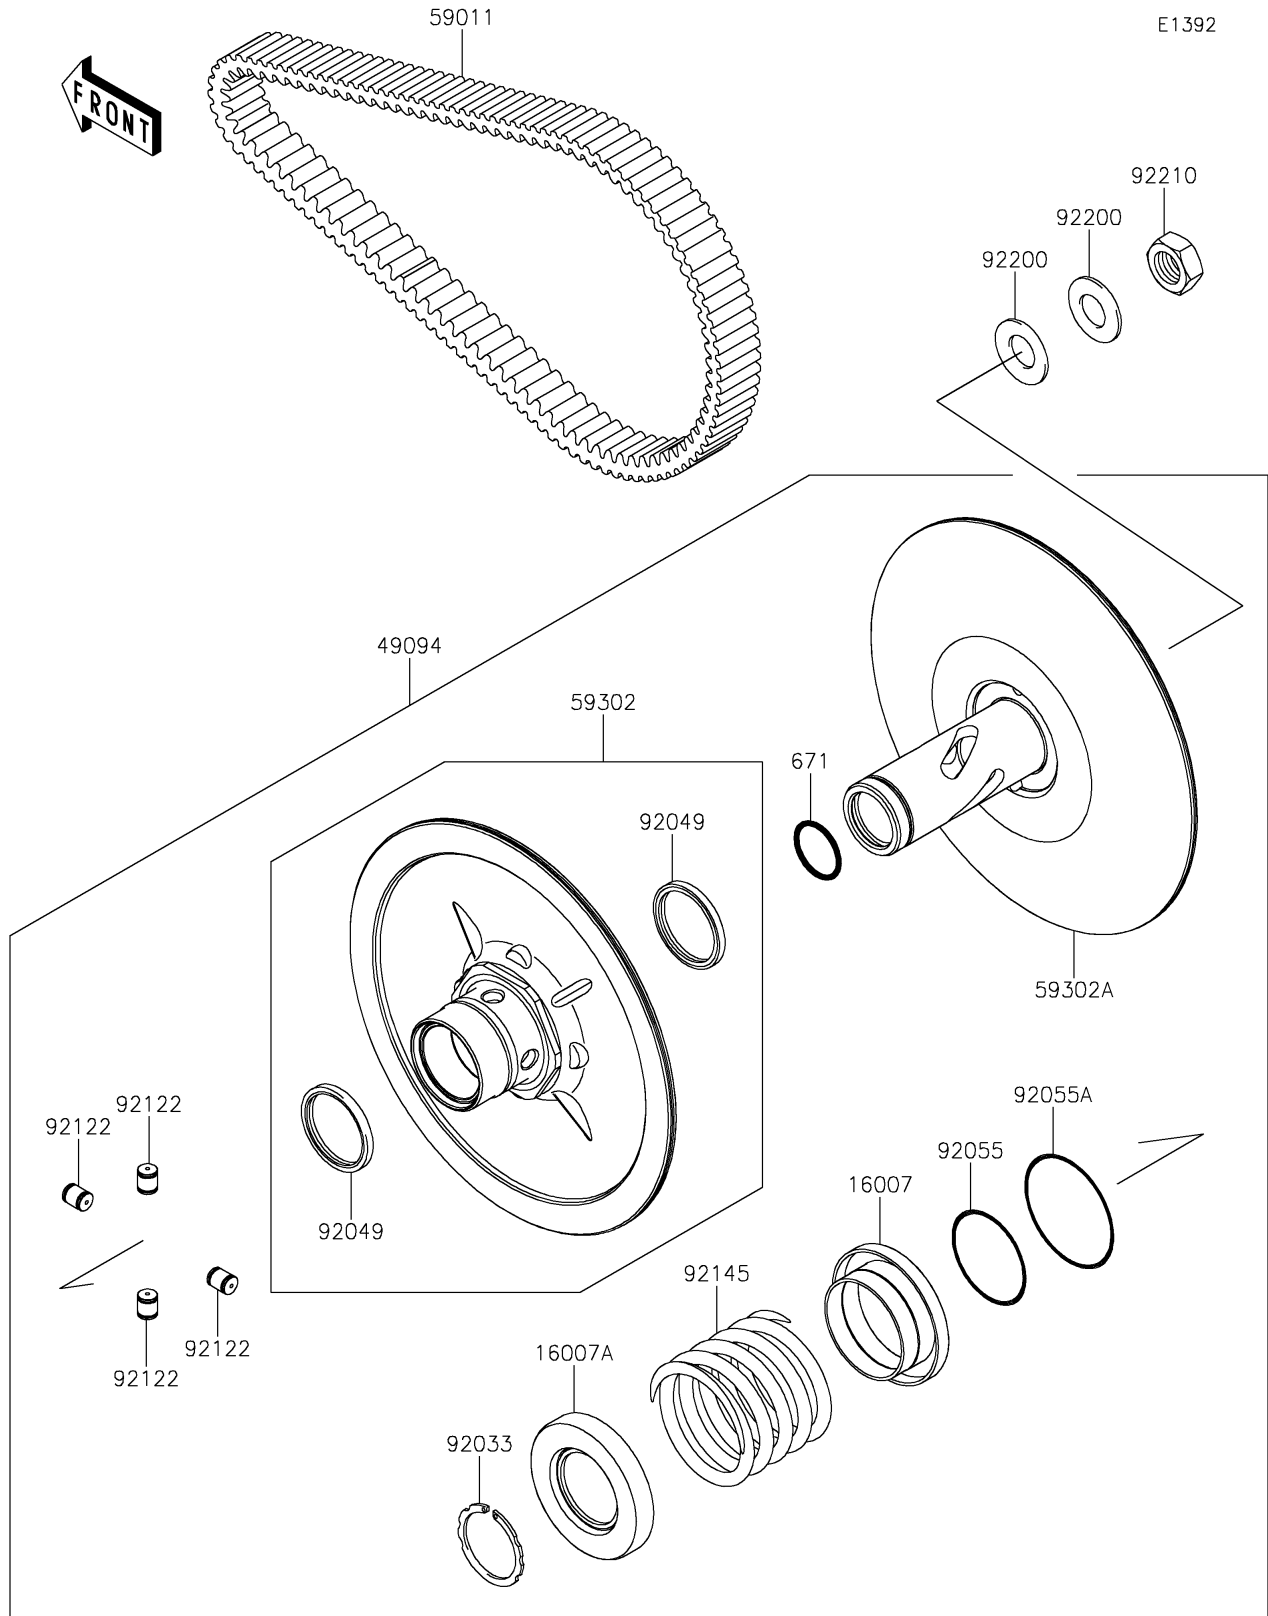

2021 TERYX4™ PARTS DIAGRAM

Driven Converter/Drive Belt

2021 TERYX4™ PARTS LIST

Driven Converter/Drive Belt

ITEM NAME	PART NUMBER	QUANTITY
SEAT-SPRING,MOVABLE (Ref # 16007)	16007-0049	1
SEAT-SPRING,FIXED (Ref # 16007A)	16007-0050	1
CONVERTER-ASSY-DRIVEN (Ref # 49094)	49094-0093	1
BELT,CVT (Ref # 59011)	59011-0043	1
SHEAVE-COMP,MOVABLE (Ref # 59302)	59302-0089	1
SHEAVE-COMP,FIXED (Ref # 59302A)	59302-0090	1
RING-SNAP (Ref # 92033)	92033-1317	1
SEAL-OIL (Ref # 92049)	92049-1528	2
RING-O,46.4X3.1 (Ref # 92055)	92055-0752	1
RING-O,59.5X2.4 (Ref # 92055A)	92055-0753	1
ROLLER (Ref # 92122)	92122-0043	4
SPRING (Ref # 92145)	92145-0959	1
WASHER (Ref # 92200)	92200-1505	2
NUT,18MM (Ref # 92210)	92210-0821	1
O RING (Ref # 671)	671D2530	1