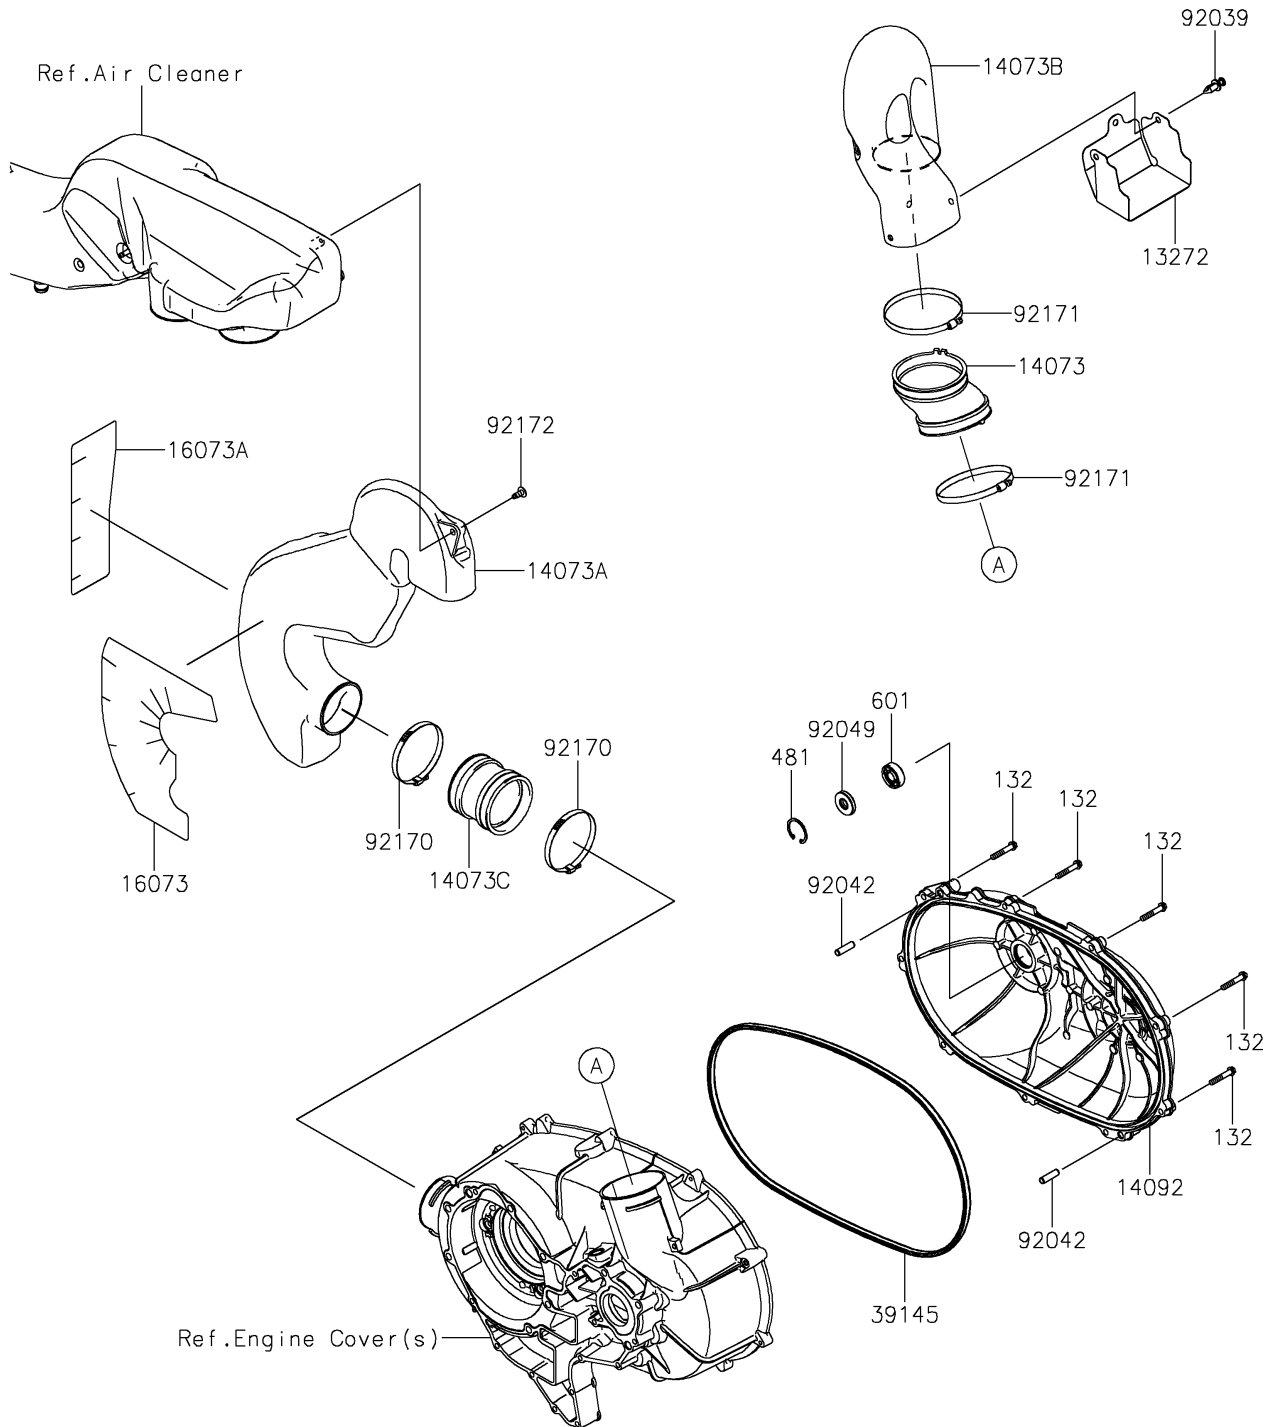

# 2021 TERYX4™ PARTS DIAGRAM

## Converter Cover

E1393

## 2021 TERYX4™ PARTS LIST

### Converter Cover

ITEM NAME	PART NUMBER	QUANTITY
PLATE (Ref # 13272)	13272-2060	1
DUCT,JOINT (Ref # 14073)	14073-0307	1
DUCT,INTAKE (Ref # 14073A)	14073-0760	1
DUCT,EXHAUST (Ref # 14073B)	14073-0839	1
DUCT,JOINT (Ref # 14073C)	14073-1805	1
COVER,CVT (Ref # 14092)	14092-0266	1
INSULATOR (Ref # 16073)	16073-0843	1
INSULATOR (Ref # 16073A)	16073-0844	1
TRIM-SEAL,CVT COVER (Ref # 39145)	39145-0043	1
RIVET (Ref # 92039)	92039-0776	3
PIN,DOWEL,8X28 (Ref # 92042)	92042-050	2
SEAL-OIL,12X32X5.8 (Ref # 92049)	92049-0167	1
CLAMP (Ref # 92170)	92170-1763	2
CLAMP (Ref # 92171)	92171-1383	2
SCREW (Ref # 92172)	92172-0297	1
BOLT-FLANGED-SMALL,6X35 (Ref # 132)	132BA0635	9
CIRCLIP-TYPE-C,32MM (Ref # 481)	481J3200	1
BEARING-BALL (Ref # 601)	601A6201	1