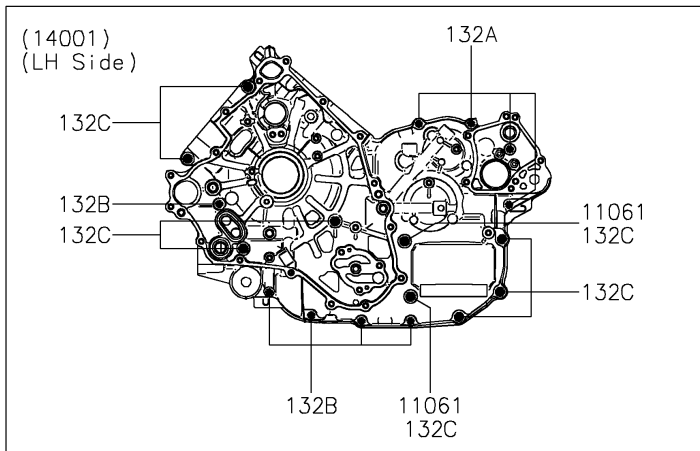

2021 TERYX4™ PARTS DIAGRAM

Crankcase

E1411

2021 TERYX4™ PARTS LIST

Crankcase

ITEM NAME	PART NUMBER	QUANTITY
GASKET,8.2X15 (Ref # 11061)	11061-0727	2
SET-CRANKCASE (Ref # 14001)	14001-0655	1
PLATE-POSITION (Ref # 14014)	14014-0553	1
PLATE-POSITION (Ref # 14014A)	14014-0554	1
PLATE-POSITION (Ref # 14014B)	14014-0555	1
PLATE-POSITION (Ref # 14014C)	14014-0557	3
CLAMP (Ref # 92037)	92037-1993	1
PIN,10X14 (Ref # 92043)	92043-1506	2
BEARING-BALL,63/22LUA (Ref # 92045)	92045-0704	1
BEARING-BALL,6904 (Ref # 92045A)	92045-0705	1
BEARING-BALL,6308YA3-T2C3 (Ref # 92045B)	92045-0706	1
BEARING-BALL,TMB304LUA (Ref # 92045C)	92045-0743	1
BEARING-BALL,63/32C3 (Ref # 92045D)	92045-1364	1
BEARING-BALL,6303LUA (Ref # 92045E)	92045-1389	1
BEARING-NEEDLE (Ref # 92046)	92046-0022	1
BEARING-NEEDLE,HK1210FM (Ref # 92046A)	92046-0034	1
BEARING-NEEDLE,BA13178ZE01 (Ref # 92046B)	92046-0048	2
BEARING-NEEDLE,7E-HKS33X38X8 (Ref # 92046C)	92046-1221	1
SEAL-OIL,25X45X9.5 (Ref # 92049)	92049-0739	1
RING-O,33X2.6 (Ref # 92055)	92055-0723	1
RING-O,31.2X2.4 (Ref # 92055A)	92055-0724	1
GASKET,12X22X2 (Ref # 92065)	92065-097	1
PLUG,BREATHER (Ref # 92066)	92066-1035	1
PLUG,OIL DRAIN,12X15 (Ref # 92066A)	92066-1174	1
PLUG,PT1/8X7 (Ref # 92066B)	92066-1227	5
BOLT,FLANGED,8X95 (Ref # 92154)	92154-0835	2
BOLT,TORX,6X11.7 (Ref # 92154A)	92154-1821	10
BOLT-FLANGED-SMALL,6X12 (Ref # 132)	132BA0612	1
BOLT-FLANGED-SMALL,6X40 (Ref # 132A)	132BD0640	5

2021 TERYX4™ PARTS LIST

Crankcase

ITEM NAME	PART NUMBER	QUANTITY
BOLT-FLANGED-SMALL,6X55 (Ref # 132B)	132BD0655	5
BOLT-FLANGED-SMALL,8X75 (Ref # 132C)	132BD0875	9
CIRCLIP-TYPE-C,37MM (Ref # 481)	481J3700	1
O RING,22MM (Ref # 670)	670B2022	1
O RING,16MM (Ref # 670A)	670D2016	1