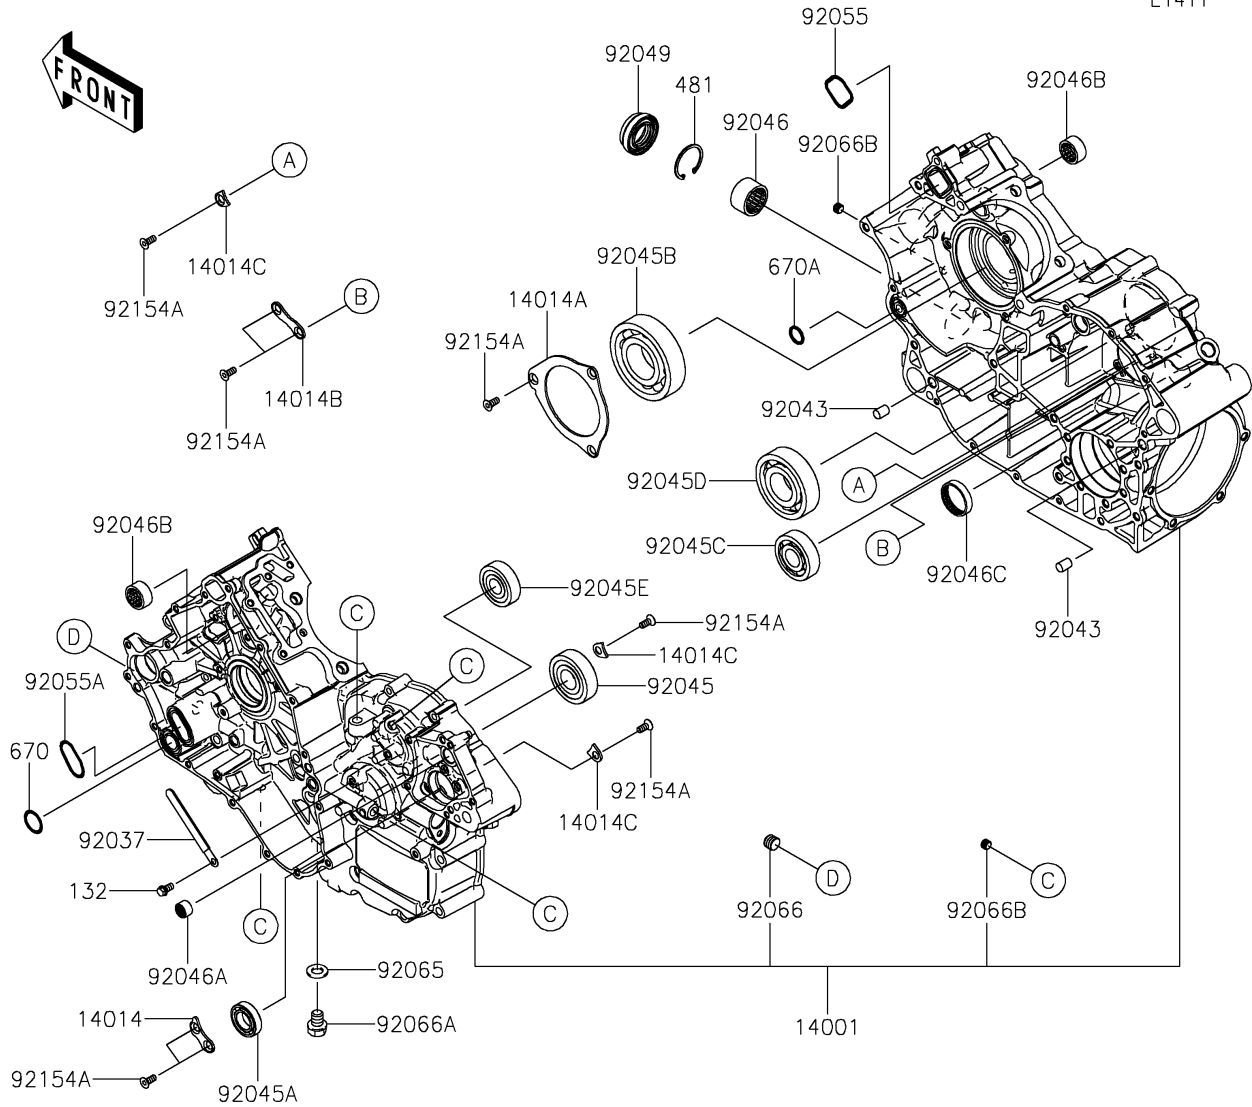

2021 TERYX4™ PARTS DIAGRAM

Crankcase

E1411

2021 TERYX4™ PARTS LIST

Crankcase

ITEM NAME	PART NUMBER	QUANTITY
GASKET,8.2X15 (Ref # 11061)	11061-0727	2
SET-CRANKCASE (Ref # 14001)	14001-0655	1
PLATE-POSITION (Ref # 14014)	14014-0553	1
PLATE-POSITION (Ref # 14014A)	14014-0554	1
PLATE-POSITION (Ref # 14014B)	14014-0555	1
PLATE-POSITION (Ref # 14014C)	14014-0557	3
CLAMP (Ref # 92037)	92037-1993	1
PIN,10X14 (Ref # 92043)	92043-1506	2
BEARING-BALL,63/22LUA (Ref # 92045)	92045-0704	1
BEARING-BALL,6904 (Ref # 92045A)	92045-0705	1
BEARING-BALL,6308YA3-T2C3 (Ref # 92045B)	92045-0706	1
BEARING-BALL,TMB304LUA (Ref # 92045C)	92045-0743	1
BEARING-BALL,63/32C3 (Ref # 92045D)	92045-1364	1
BEARING-BALL,6303LUA (Ref # 92045E)	92045-1389	1
BEARING-NEEDLE (Ref # 92046)	92046-0022	1
BEARING-NEEDLE,HK1210FM (Ref # 92046A)	92046-0034	1
BEARING-NEEDLE,BA13178ZE01 (Ref # 92046B)	92046-0048	2
BEARING-NEEDLE,7E-HKS33X38X8 (Ref # 92046C)	92046-1221	1
SEAL-OIL,25X45X9.5 (Ref # 92049)	92049-0739	1
RING-O,33X2.6 (Ref # 92055)	92055-0723	1
RING-O,31.2X2.4 (Ref # 92055A)	92055-0724	1
GASKET,12X22X2 (Ref # 92065)	92065-097	1
PLUG,BREATHER (Ref # 92066)	92066-1035	1
PLUG,OIL DRAIN,12X15 (Ref # 92066A)	92066-1174	1
PLUG,PT1/8X7 (Ref # 92066B)	92066-1227	5
BOLT,FLANGED,8X95 (Ref # 92154)	92154-0835	2
BOLT,TORX,6X11.7 (Ref # 92154A)	92154-1821	10
BOLT-FLANGED-SMALL,6X12 (Ref # 132)	132BA0612	1
BOLT-FLANGED-SMALL,6X40 (Ref # 132A)	132BD0640	5

2021 TERYX4™ PARTS LIST

Crankcase

ITEM NAME	PART NUMBER	QUANTITY
BOLT-FLANGED-SMALL,6X55 (Ref # 132B)	132BD0655	5
BOLT-FLANGED-SMALL,8X75 (Ref # 132C)	132BD0875	9
CIRCLIP-TYPE-C,37MM (Ref # 481)	481J3700	1
O RING,22MM (Ref # 670)	670B2022	1
O RING,16MM (Ref # 670A)	670D2016	1