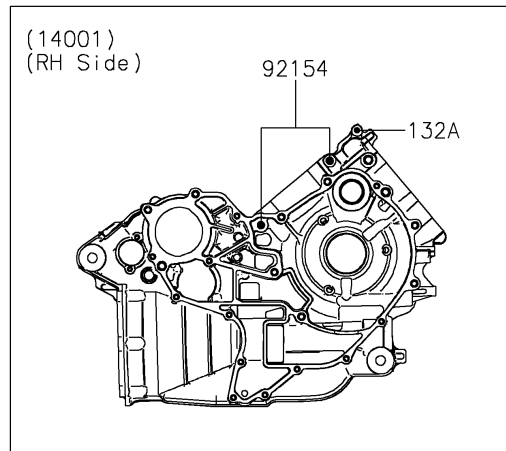

2021 TERYX4™ PARTS DIAGRAM

Crankcase

E1411

2021 TERYX4™ PARTS LIST

Crankcase

ITEM NAME	PART NUMBER	QUANTITY
GASKET,8.2X15 (Ref # 11061)	11061-0727	2
SET-CRANKCASE (Ref # 14001)	14001-0655	1
PLATE-POSITION (Ref # 14014)	14014-0553	1
PLATE-POSITION (Ref # 14014A)	14014-0554	1
PLATE-POSITION (Ref # 14014B)	14014-0555	1
PLATE-POSITION (Ref # 14014C)	14014-0557	3
CLAMP (Ref # 92037)	92037-1993	1
PIN,10X14 (Ref # 92043)	92043-1506	2
BEARING-BALL,63/22LUA (Ref # 92045)	92045-0704	1
BEARING-BALL,6904 (Ref # 92045A)	92045-0705	1
BEARING-BALL,6308YA3-T2C3 (Ref # 92045B)	92045-0706	1
BEARING-BALL,TMB304LUA (Ref # 92045C)	92045-0743	1
BEARING-BALL,63/32C3 (Ref # 92045D)	92045-1364	1
BEARING-BALL,6303LUA (Ref # 92045E)	92045-1389	1
BEARING-NEEDLE (Ref # 92046)	92046-0022	1
BEARING-NEEDLE,HK1210FM (Ref # 92046A)	92046-0034	1
BEARING-NEEDLE,BA13178ZE01 (Ref # 92046B)	92046-0048	2
BEARING-NEEDLE,7E-HKS33X38X8 (Ref # 92046C)	92046-1221	1
SEAL-OIL,25X45X9.5 (Ref # 92049)	92049-0739	1
RING-O,33X2.6 (Ref # 92055)	92055-0723	1
RING-O,31.2X2.4 (Ref # 92055A)	92055-0724	1
GASKET,12X22X2 (Ref # 92065)	92065-097	1
PLUG,BREATHER (Ref # 92066)	92066-1035	1
PLUG,OIL DRAIN,12X15 (Ref # 92066A)	92066-1174	1
PLUG,PT1/8X7 (Ref # 92066B)	92066-1227	5
BOLT,FLANGED,8X95 (Ref # 92154)	92154-0835	2
BOLT,TORX,6X11.7 (Ref # 92154A)	92154-1821	10
BOLT-FLANGED-SMALL,6X12 (Ref # 132)	132BA0612	1
BOLT-FLANGED-SMALL,6X40 (Ref # 132A)	132BD0640	5

2021 TERYX4™ PARTS LIST

Crankcase

ITEM NAME	PART NUMBER	QUANTITY
BOLT-FLANGED-SMALL,6X55 (Ref # 132B)	132BD0655	5
BOLT-FLANGED-SMALL,8X75 (Ref # 132C)	132BD0875	9
CIRCLIP-TYPE-C,37MM (Ref # 481)	481J3700	1
O RING,22MM (Ref # 670)	670B2022	1
O RING,16MM (Ref # 670A)	670D2016	1