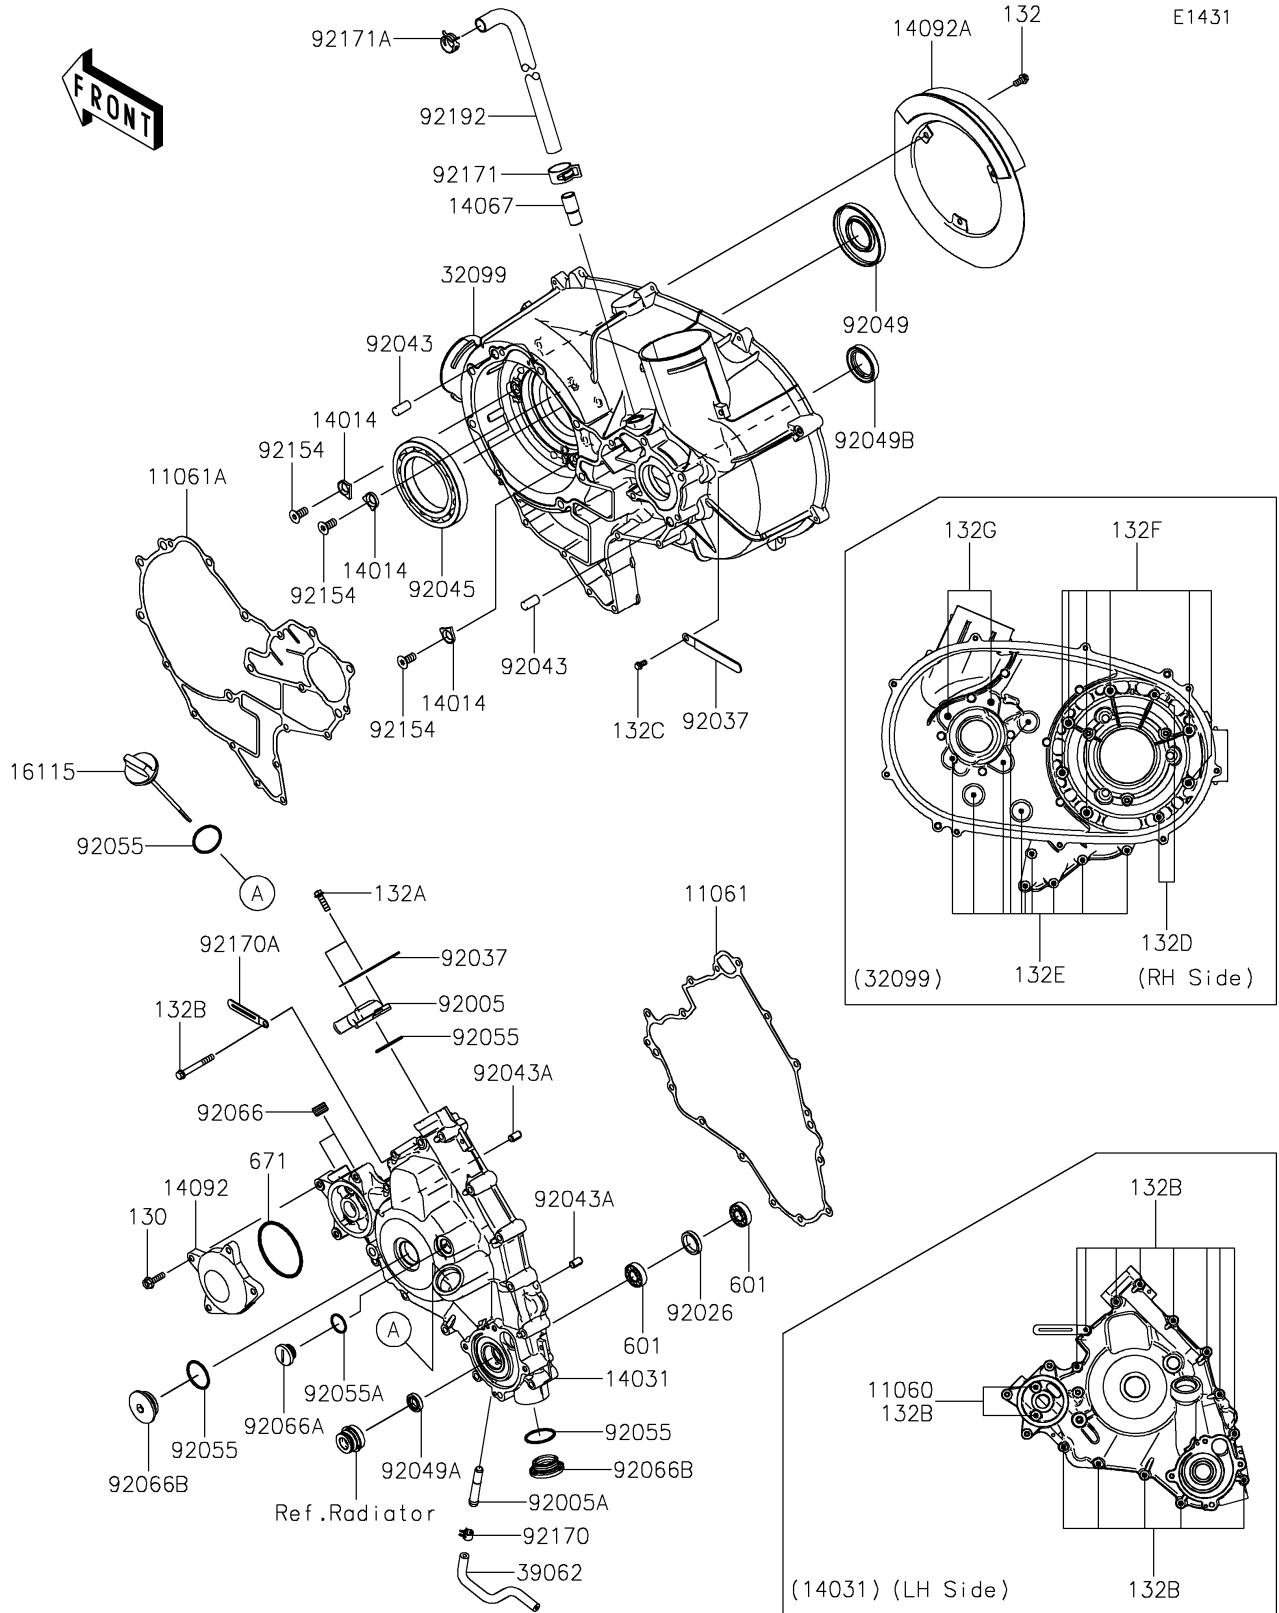

# 2021 TERYX4™ PARTS DIAGRAM

Engine Cover(s)

## 2021 TERYX4™ PARTS LIST

### Engine Cover(s)

ITEM NAME	PART NUMBER	QUANTITY
GASKET,6.2X12X0.3 (Ref # 11060)	11060-1994	2
GASKET,GENERATOR COVER (Ref # 11061)	11061-0728	1
GASKET,CVT CASE (Ref # 11061A)	11061-0729	1
PLATE-POSITION (Ref # 14014)	14014-0556	3
COVER-GENERATOR (Ref # 14031)	14031-0589	1
FITTING,BREATHER (Ref # 14067)	14067-006	1
COVER,OIL COOLER (Ref # 14092)	14092-0877	1
COVER (Ref # 14092A)	14092-1051	1
CAP-OIL FILLER (Ref # 16115)	16115-0705	1
CASE,CVT (Ref # 32099)	32099-0788	1
HOSE-COOLING,DRAIN (Ref # 39062)	39062-0598	1
FITTING (Ref # 92005)	92005-0712	1
FITTING (Ref # 92005A)	92005-1264	1
SPACER,22X28X5 (Ref # 92026)	92026-0711	1
CLAMP (Ref # 92037)	92037-1993	2
PIN,10X20 (Ref # 92043)	92043-0142	2
PIN,6.2X8X14 (Ref # 92043A)	92043-1263	2
BEARING-BALL,16014CS45 (Ref # 92045)	92045-0709	1
SEAL-OIL,35X77X9 (Ref # 92049)	92049-0713	1
SEAL-OIL,12X22X5 (Ref # 92049A)	92049-0783	1
SEAL-OIL,HTC 30X45X8 (Ref # 92049B)	92049-1575	1
RING-O,31.2X2.4 (Ref # 92055)	92055-0724	4
RING-O,20X2 (Ref # 92055A)	92055-1146	1
PLUG,PT3/8X10 (Ref # 92066)	92066-0003	2
PLUG,COVER (Ref # 92066A)	92066-0011	1
PLUG (Ref # 92066B)	92066-0712	2
BOLT,FLAT,8X13.6 (Ref # 92154)	92154-0978	3
CLAMP (Ref # 92170)	92170-1493	1
CLAMP (Ref # 92170A)	92170-1514	1

### Engine Cover(s)

ITEM NAME	PART NUMBER	QUANTITY
CLAMP (Ref # 92171)	92171-0329	1
CLAMP (Ref # 92171A)	92171-1277	1
TUBE,BREATHER (Ref # 92192)	92192-0945	1
BOLT-FLANGED,6X22 (Ref # 130)	130CA0622	4
BOLT-FLANGED-SMALL,6X12 (Ref # 132)	132BA0612	3
BOLT-FLANGED-SMALL,6X20 (Ref # 132A)	132BA0620	2
BOLT-FLANGED-SMALL,6X50 (Ref # 132B)	132BA0650	15
BOLT-FLANGED-SMALL,6X12 (Ref # 132C)	132BD0612	1
BOLT-FLANGED-SMALL,6X30 (Ref # 132D)	132BD0630	2
BOLT-FLANGED-SMALL,6X45 (Ref # 132E)	132BD0645	10
BOLT-FLANGED-SMALL,8X35 (Ref # 132F)	132BD0835	6
BOLT-FLANGED-SMALL,8X50 (Ref # 132G)	132BD0850	2
BEARING-BALL (Ref # 601)	601A6001	2
O RING,65MM (Ref # 671)	671B2565	1