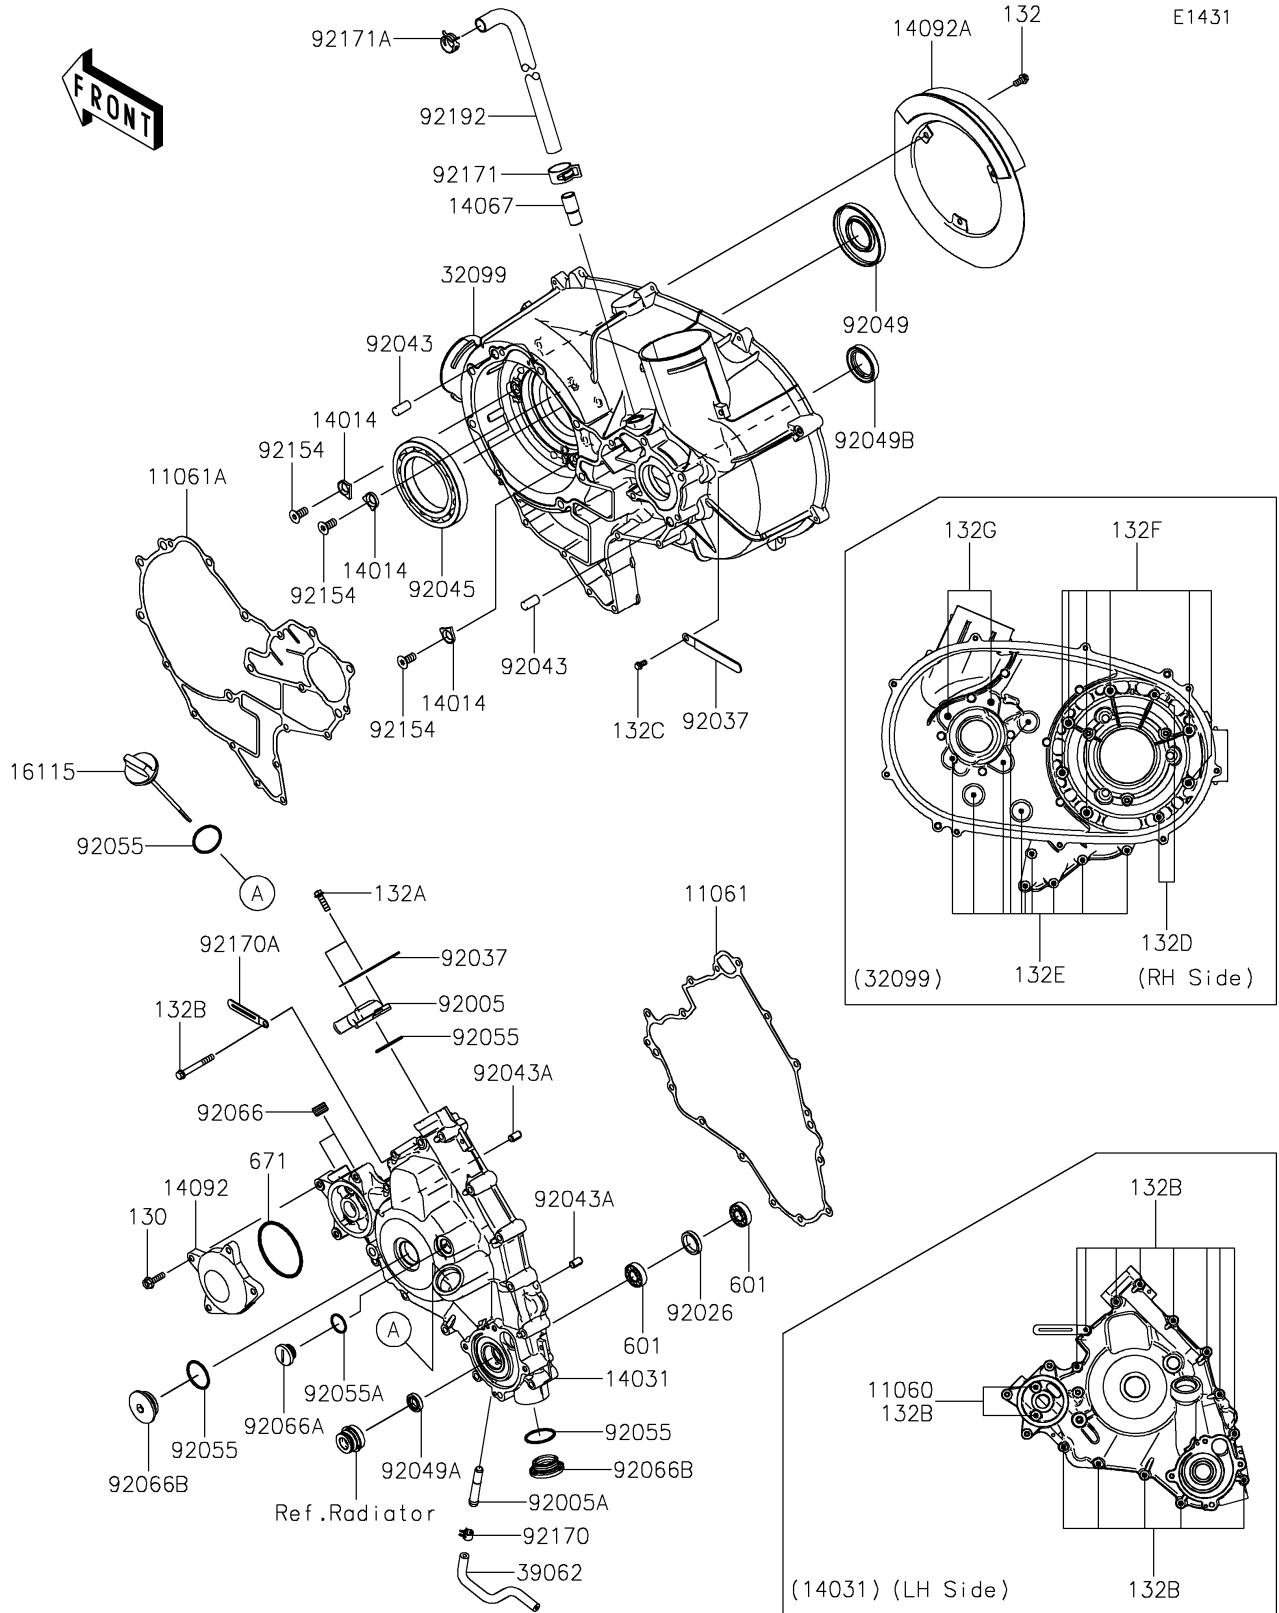

2021 TERYX4™ PARTS DIAGRAM

Engine Cover(s)

2021 TERYX4™ PARTS LIST

Engine Cover(s)

| ITEM NAME | PART NUMBER | QUANTITY |
|--------------------------------------|-------------|----------|
| GASKET,6.2X12X0.3 (Ref # 11060) | 11060-1994 | 2 |
| GASKET,GENERATOR COVER (Ref # 11061) | 11061-0728 | 1 |
| GASKET,CVT CASE (Ref # 11061A) | 11061-0729 | 1 |
| PLATE-POSITION (Ref # 14014) | 14014-0556 | 3 |
| COVER-GENERATOR (Ref # 14031) | 14031-0589 | 1 |
| FITTING,BREATHER (Ref # 14067) | 14067-006 | 1 |
| COVER,OIL COOLER (Ref # 14092) | 14092-0877 | 1 |
| COVER (Ref # 14092A) | 14092-1051 | 1 |
| CAP-OIL FILLER (Ref # 16115) | 16115-0705 | 1 |
| CASE,CVT (Ref # 32099) | 32099-0788 | 1 |
| HOSE-COOLING,DRAIN (Ref # 39062) | 39062-0598 | 1 |
| FITTING (Ref # 92005) | 92005-0712 | 1 |
| FITTING (Ref # 92005A) | 92005-1264 | 1 |
| SPACER,22X28X5 (Ref # 92026) | 92026-0711 | 1 |
| CLAMP (Ref # 92037) | 92037-1993 | 2 |
| PIN,10X20 (Ref # 92043) | 92043-0142 | 2 |
| PIN,6.2X8X14 (Ref # 92043A) | 92043-1263 | 2 |
| BEARING-BALL,16014CS45 (Ref # 92045) | 92045-0709 | 1 |
| SEAL-OIL,35X77X9 (Ref # 92049) | 92049-0713 | 1 |
| SEAL-OIL,12X22X5 (Ref # 92049A) | 92049-0783 | 1 |
| SEAL-OIL,HTC 30X45X8 (Ref # 92049B) | 92049-1575 | 1 |
| RING-O,31.2X2.4 (Ref # 92055) | 92055-0724 | 4 |
| RING-O,20X2 (Ref # 92055A) | 92055-1146 | 1 |
| PLUG,PT3/8X10 (Ref # 92066) | 92066-0003 | 2 |
| PLUG,COVER (Ref # 92066A) | 92066-0011 | 1 |
| PLUG (Ref # 92066B) | 92066-0712 | 2 |
| BOLT,FLAT,8X13.6 (Ref # 92154) | 92154-0978 | 3 |
| CLAMP (Ref # 92170) | 92170-1493 | 1 |
| CLAMP (Ref # 92170A) | 92170-1514 | 1 |