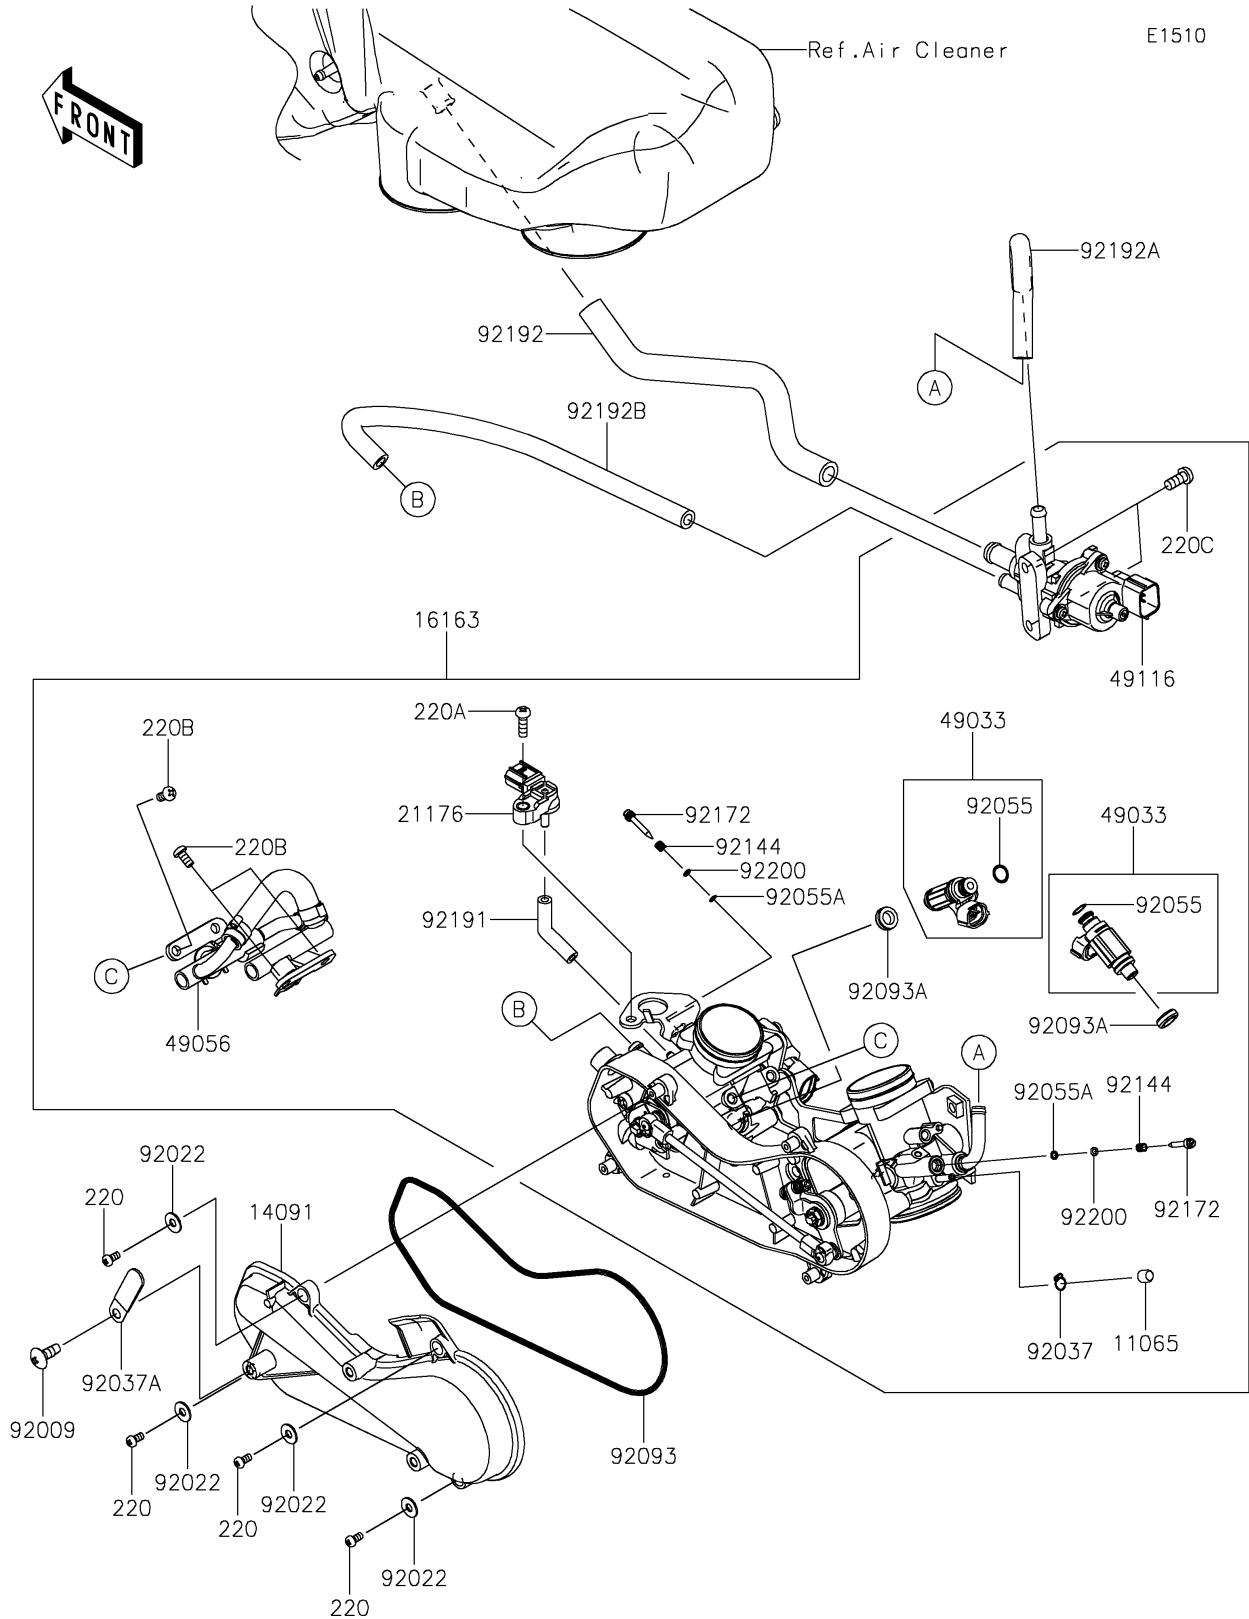

2021 TERYX4™ PARTS DIAGRAM

Throttle

2021 TERYX4™ PARTS LIST

Throttle

ITEM NAME	PART NUMBER	QUANTITY
CAP (Ref # 11065)	11065-0072	1
COVER,THROTTLE LINK (Ref # 14091)	14091-1731	1
THROTTLE-ASSY,36EIS (Ref # 16163)	16163-0790	1
SENSOR,PRESSURE (Ref # 21176)	21176-0906	1
NOZZLE-INJECTION (Ref # 49033)	49033-0011	2
PIPE-INJECTION (Ref # 49056)	49056-0033	1
VALVE-ASSY,ISC (Ref # 49116)	49116-0021	1
SCREW,6X12 (Ref # 92009)	92009-1480	1
WASHER,5.2X13X1 (Ref # 92022)	92022-1380	4
CLAMP,TUBE (Ref # 92037)	92037-1124	1
CLAMP,L=45 (Ref # 92037A)	92037-1539	1
RING-O,INJECTION NOZZLE (Ref # 92055)	92055-1622	2
RING-O,AIR SCREW (Ref # 92055A)	92055-1658	2
SEAL (Ref # 92093)	92093-0082	1
SEAL (Ref # 92093A)	92093-0127	2
SPRING,THROTTLE STOP SCREW (Ref # 92144)	92144-1674	2
SCREW (Ref # 92172)	92172-0156	2
TUBE,3.2X7.4X70 (Ref # 92191)	92191-1552	1
TUBE,ISC-CHAMBER (Ref # 92192)	92192-0948	1
TUBE,ISC-THROTTLE RR (Ref # 92192A)	92192-1211	1
TUBE,ISC-THROTTLE FR (Ref # 92192B)	92192-1212	1
WASHER,PILOT AIR SCREW (Ref # 92200)	92200-1564	2
SCREW-PAN-CROS,4X8 (Ref # 220)	220AA0408	4
SCREW-PAN-CROS,5X16 (Ref # 220A)	220AA0516	1
SCREW-PAN-CROS,6X12 (Ref # 220B)	220AA0612	4
SCREW-PAN-CROS,6X14 (Ref # 220C)	220AA0614	2