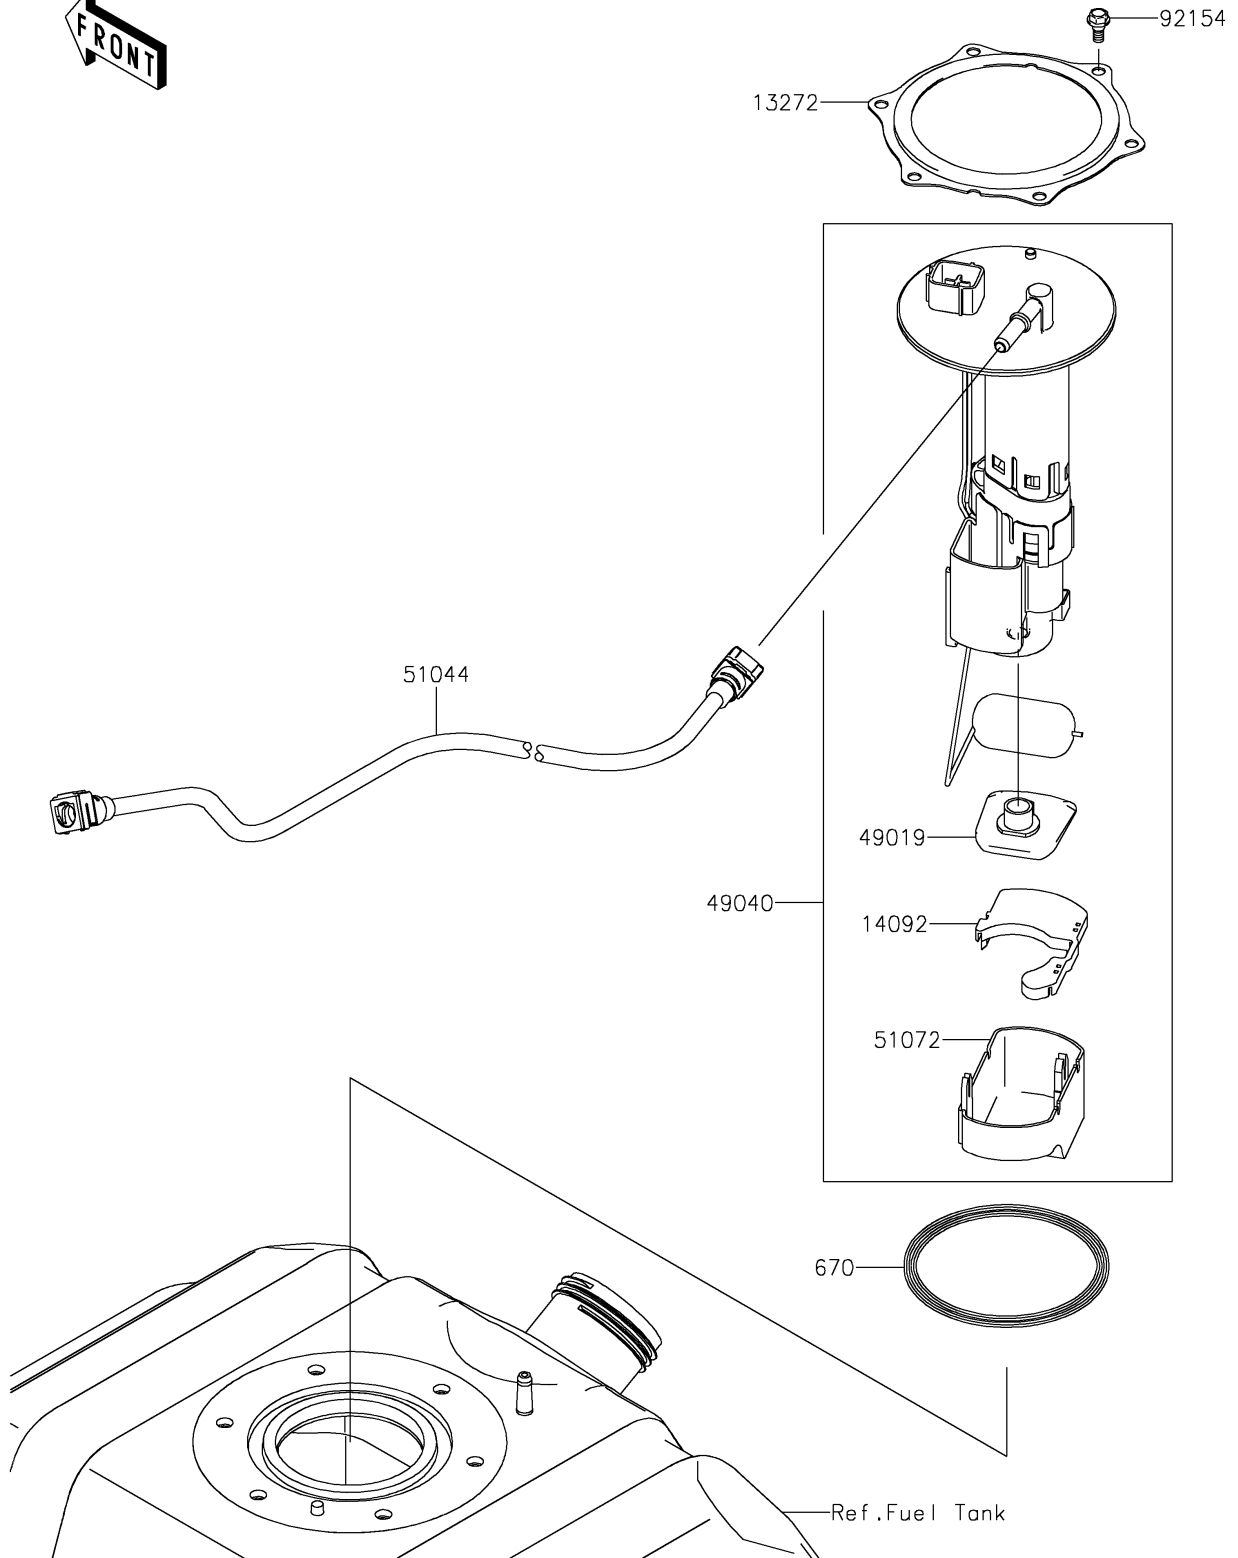

2021 TERYX4™ PARTS DIAGRAM

Fuel Pump

E1520

2021 TERYX4™ PARTS LIST

Fuel Pump

ITEM NAME	PART NUMBER	QUANTITY
PLATE (Ref # 13272)	13272-2500	1
COVER (Ref # 14092)	14092-1044	1
FILTER-FUEL (Ref # 49019)	49019-0013	1
PUMP-FUEL (Ref # 49040)	49040-0716	1
TUBE-ASSY (Ref # 51044)	51044-0811	1
CHAMBER-FUEL (Ref # 51072)	51072-0003	1
BOLT,FUEL PUMP (Ref # 92154)	92154-1326	6
O RING (Ref # 670)	670E5090	1