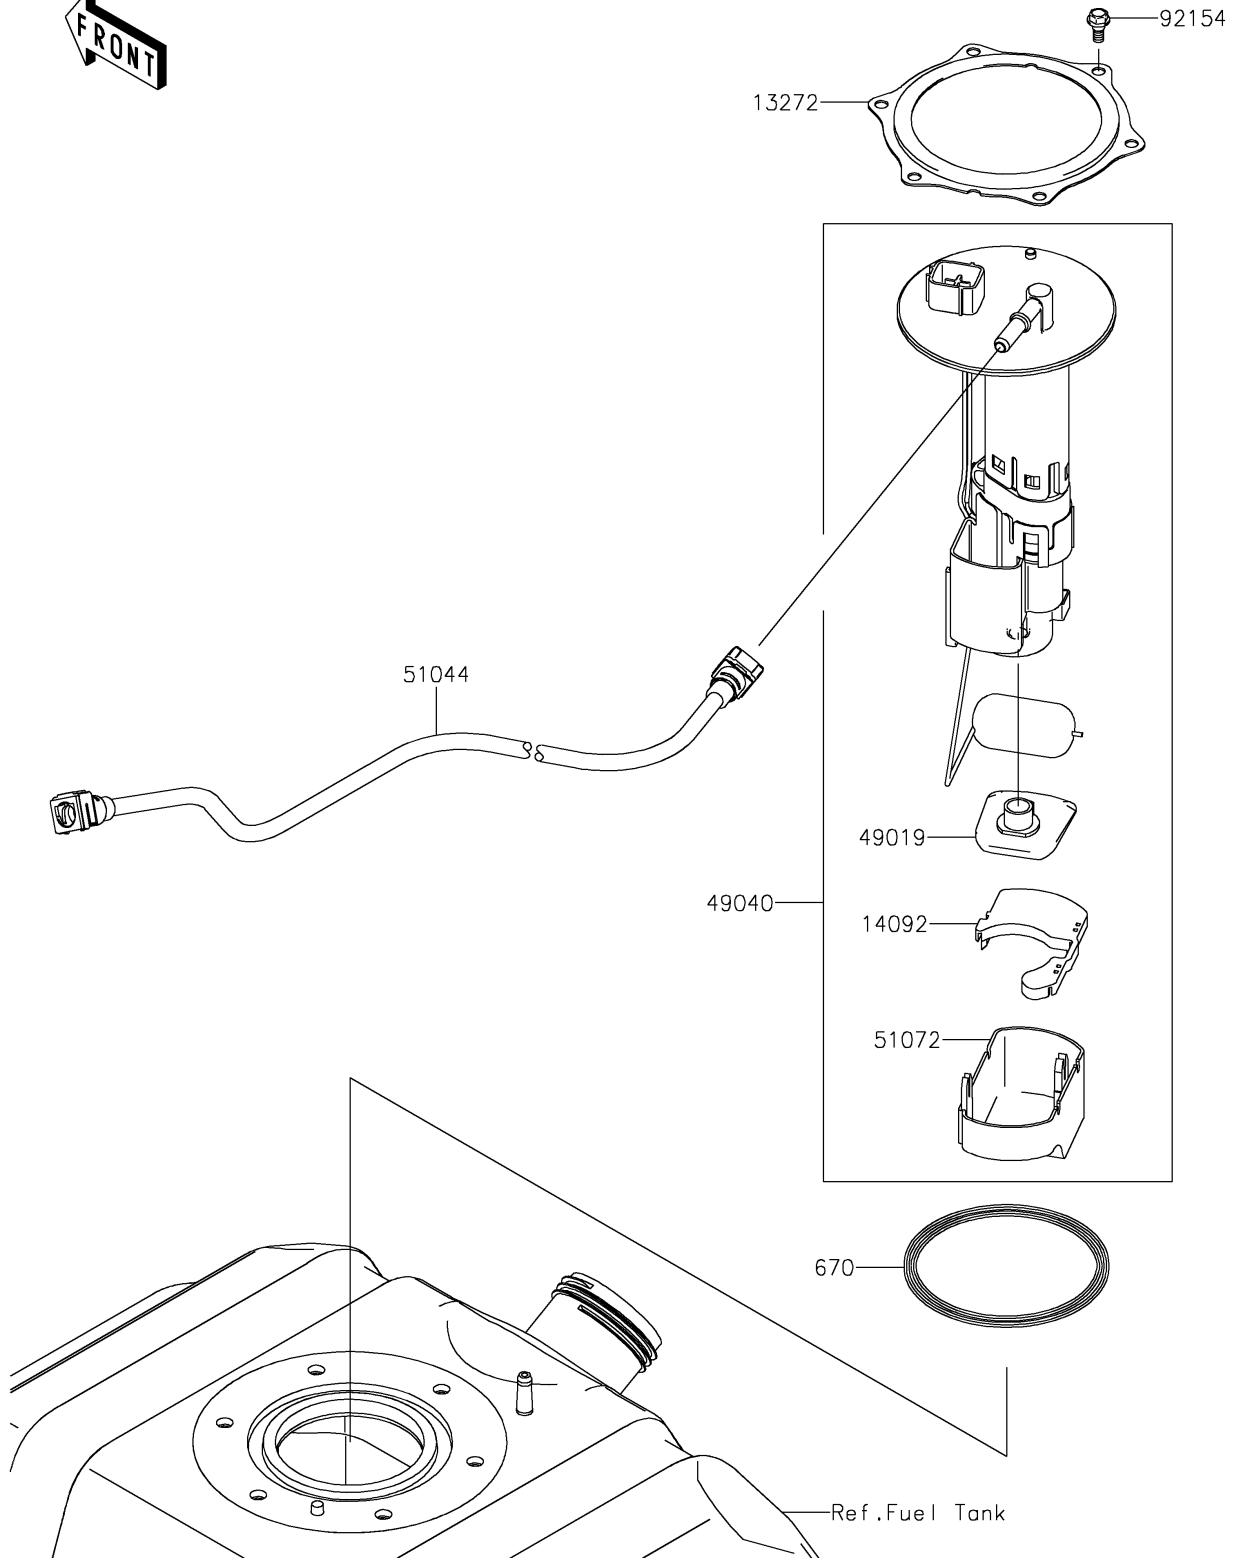

# 2021 TERYX4™ PARTS DIAGRAM

Fuel Pump

E1520

## 2021 TERYX4™ PARTS LIST

### Fuel Pump

ITEM NAME	PART NUMBER	QUANTITY
PLATE (Ref # 13272)	13272-2500	1
COVER (Ref # 14092)	14092-1044	1
FILTER-FUEL (Ref # 49019)	49019-0013	1
PUMP-FUEL (Ref # 49040)	49040-0716	1
TUBE-ASSY (Ref # 51044)	51044-0811	1
CHAMBER-FUEL (Ref # 51072)	51072-0003	1
BOLT,FUEL PUMP (Ref # 92154)	92154-1326	6
O RING (Ref # 670)	670E5090	1