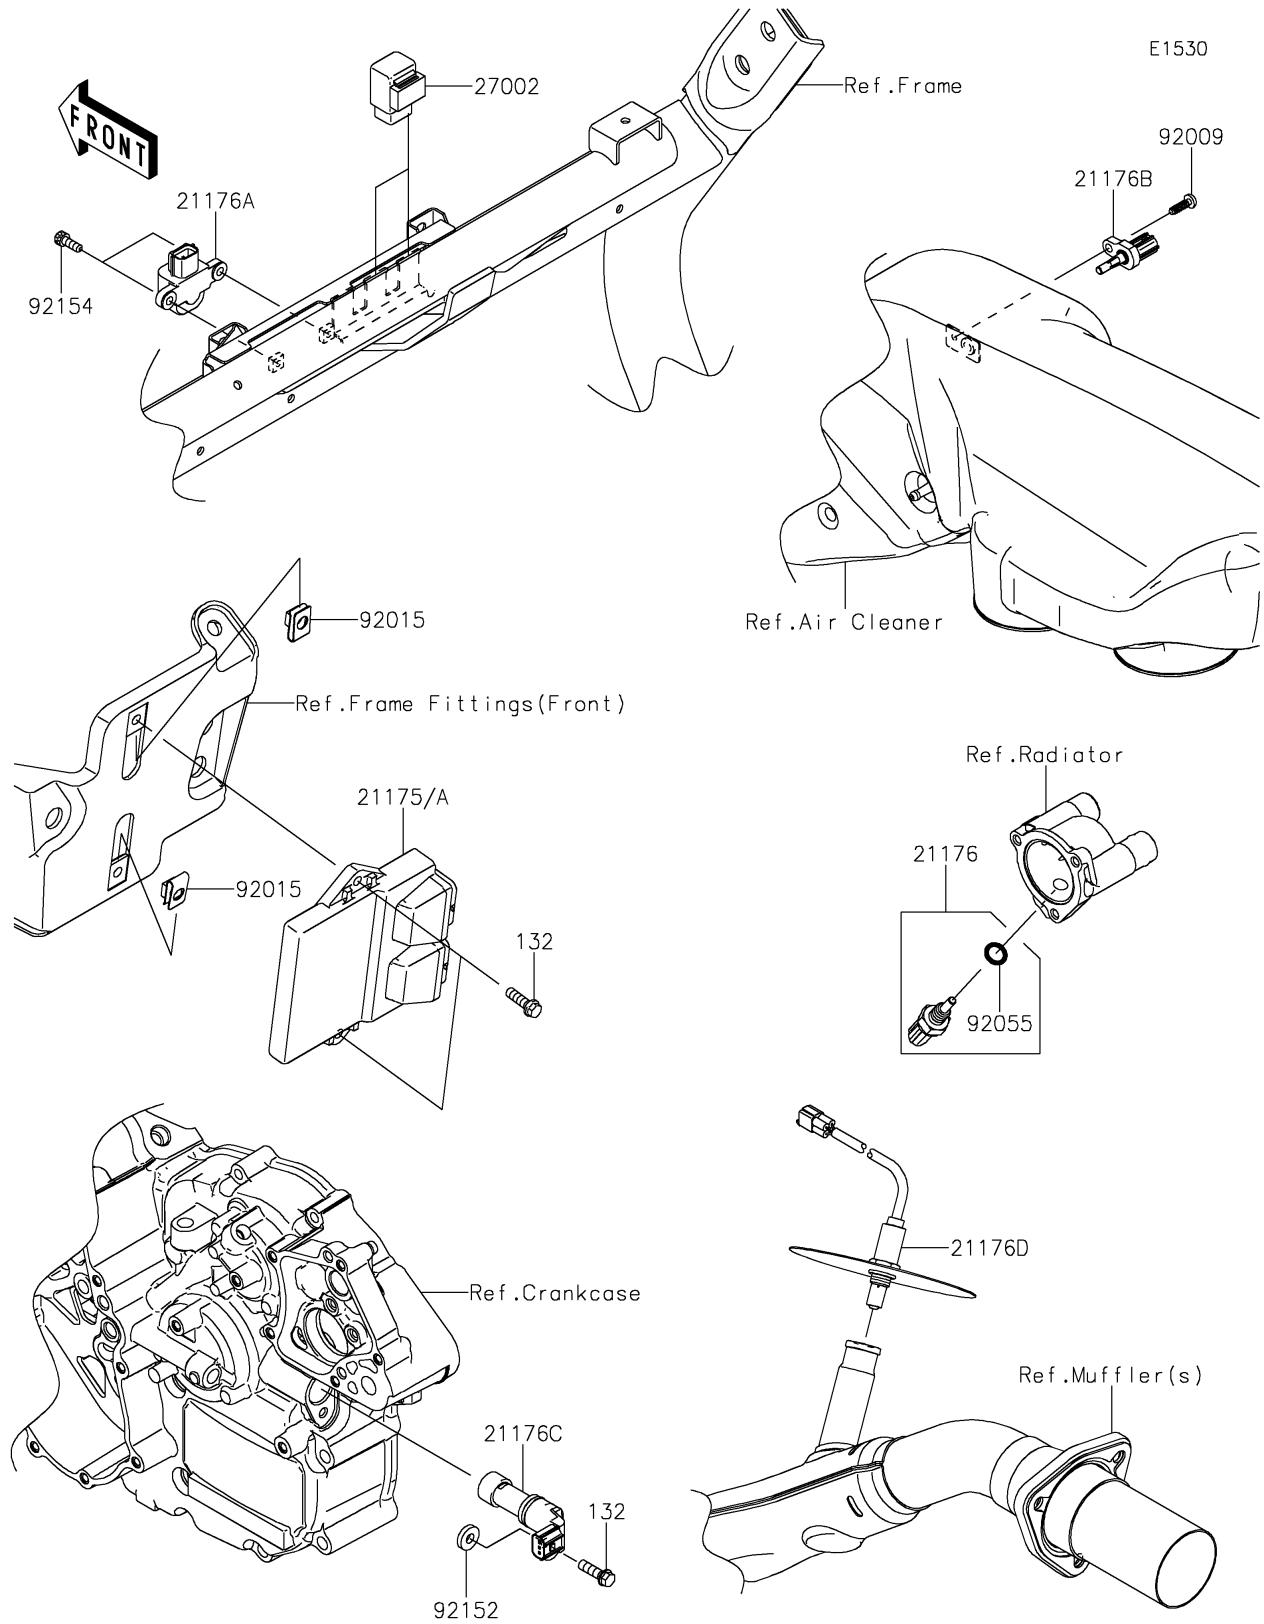

2021 TERYX4™ PARTS DIAGRAM

Fuel Injection

2021 TERYX4™ PARTS LIST

Fuel Injection

ITEM NAME	PART NUMBER	QUANTITY
CONTROL UNIT-ELECTRONIC (Ref # 21175)	21175-1151	1
CONTROL UNIT-ELECTRONIC (Ref # 21175A)	21175-1258	1
SENSOR,WATER TEMP (Ref # 21176)	21176-0009	1
SENSOR,VEHICLE-DOWN (Ref # 21176A)	21176-0026	1
SENSOR,AIR TEMPERATURE (Ref # 21176B)	21176-0048	1
SENSOR,SPEED (Ref # 21176C)	21176-0712	1
SENSOR,OXYGEN (Ref # 21176D)	21176-0823	1
RELAY-ASSY (Ref # 27002)	27002-1062	2
SCREW,TAPPING,5X16 (Ref # 92009)	92009-1984	1
NUT,6MM (Ref # 92015)	92015-1602	2
RING-O,9.5X1.9 (Ref # 92055)	92055-0016	1
COLLAR,6.5X16X3.2 (Ref # 92152)	92152-1975	1
BOLT,SOCKET,5X14 (Ref # 92154)	92154-1841	2
BOLT-FLANGED-SMALL,6X20 (Ref # 132)	132BA0620	3