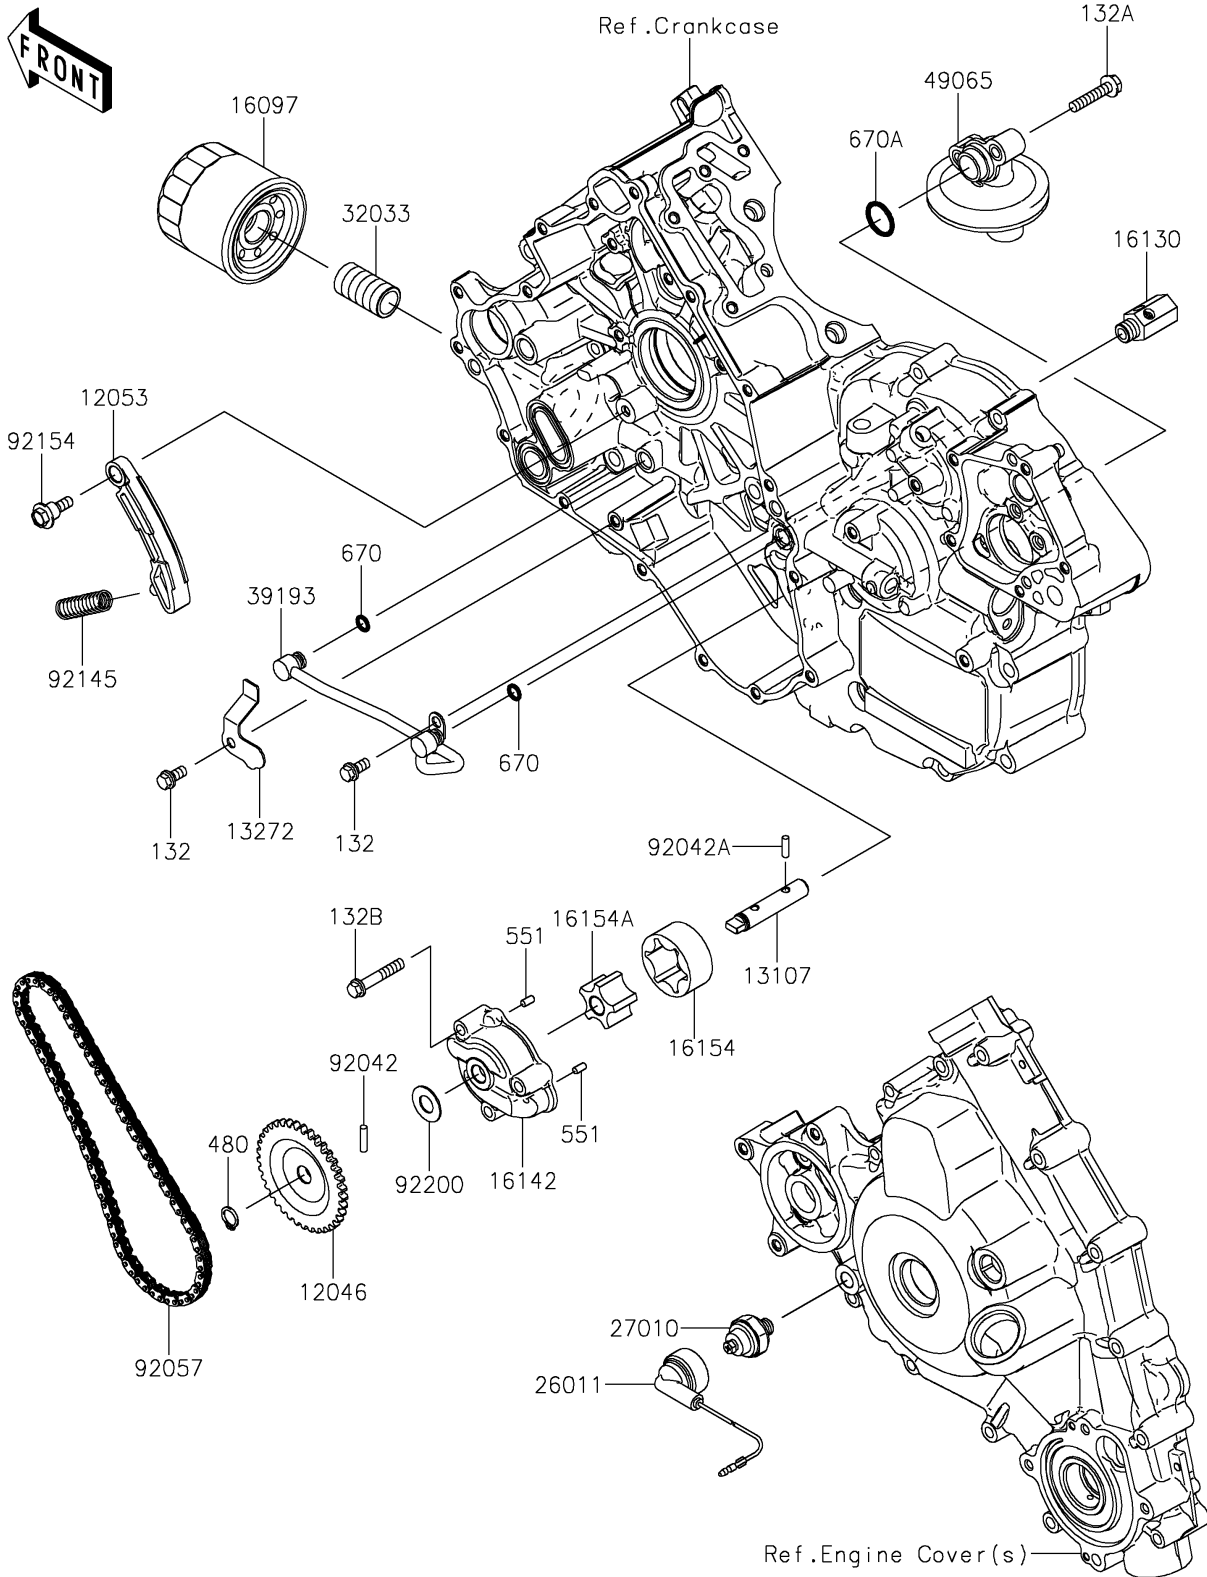

# 2021 TERYX4™ PARTS DIAGRAM

## Oil Pump/Oil Filter

E1710

## 2021 TERYX4™ PARTS LIST

### Oil Pump/Oil Filter

ITEM NAME	PART NUMBER	QUANTITY
SPROCKET,OIL PUMP,37T (Ref # 12046)	12046-0577	1
GUIDE-CHAIN (Ref # 12053)	12053-0180	1
SHAFT,OIL PUMP (Ref # 13107)	13107-0718	1
PLATE (Ref # 13272)	13272-0988	1
FILTER-ASSY-OIL (Ref # 16097)	16097-0007	1
VALVE-ASSY-RELIEF (Ref # 16130)	16130-1058	1
COVER-PUMP (Ref # 16142)	16142-0704	1
ROTOR-PUMP,OUTER (Ref # 16154)	16154-0706	1
ROTOR-PUMP,INNER (Ref # 16154A)	16154-0707	1
WIRE-LEAD (Ref # 26011)	26011-0818	1
SWITCH,OIL PRESSURE (Ref # 27010)	27010-1313	1
PIPE,OIL FILTER (Ref # 32033)	32033-1535	1
PIPE-OIL (Ref # 39193)	39193-0570	1
FILTER-OIL (Ref # 49065)	49065-0710	1
PIN,DOWEL,4X16.8 (Ref # 92042)	92042-029	1
PIN,DOWEL,4X13.8 (Ref # 92042A)	92042-030	1
CHAIN,DID SCR-0409 SV (Ref # 92057)	92057-0561	1
SPRING (Ref # 92145)	92145-0830	1
BOLT,FLANGED,6X8.3 (Ref # 92154)	92154-0709	1
WASHER,11.3X23X1 (Ref # 92200)	92200-0719	1
BOLT-FLANGED-SMALL,6X12 (Ref # 132)	132BA0612	2
BOLT-FLANGED-SMALL,6X30 (Ref # 132A)	132BA0630	2
BOLT-FLANGED-SMALL,6X35 (Ref # 132B)	132BA0635	3
CIRCLIP-TYPE-C,11MM (Ref # 480)	480J1100	1
PIN-DOWEL,4X8 (Ref # 551)	551A0408	2
O RING,7MM (Ref # 670)	670D1507	2
O RING,18MM (Ref # 670A)	670D2018	1