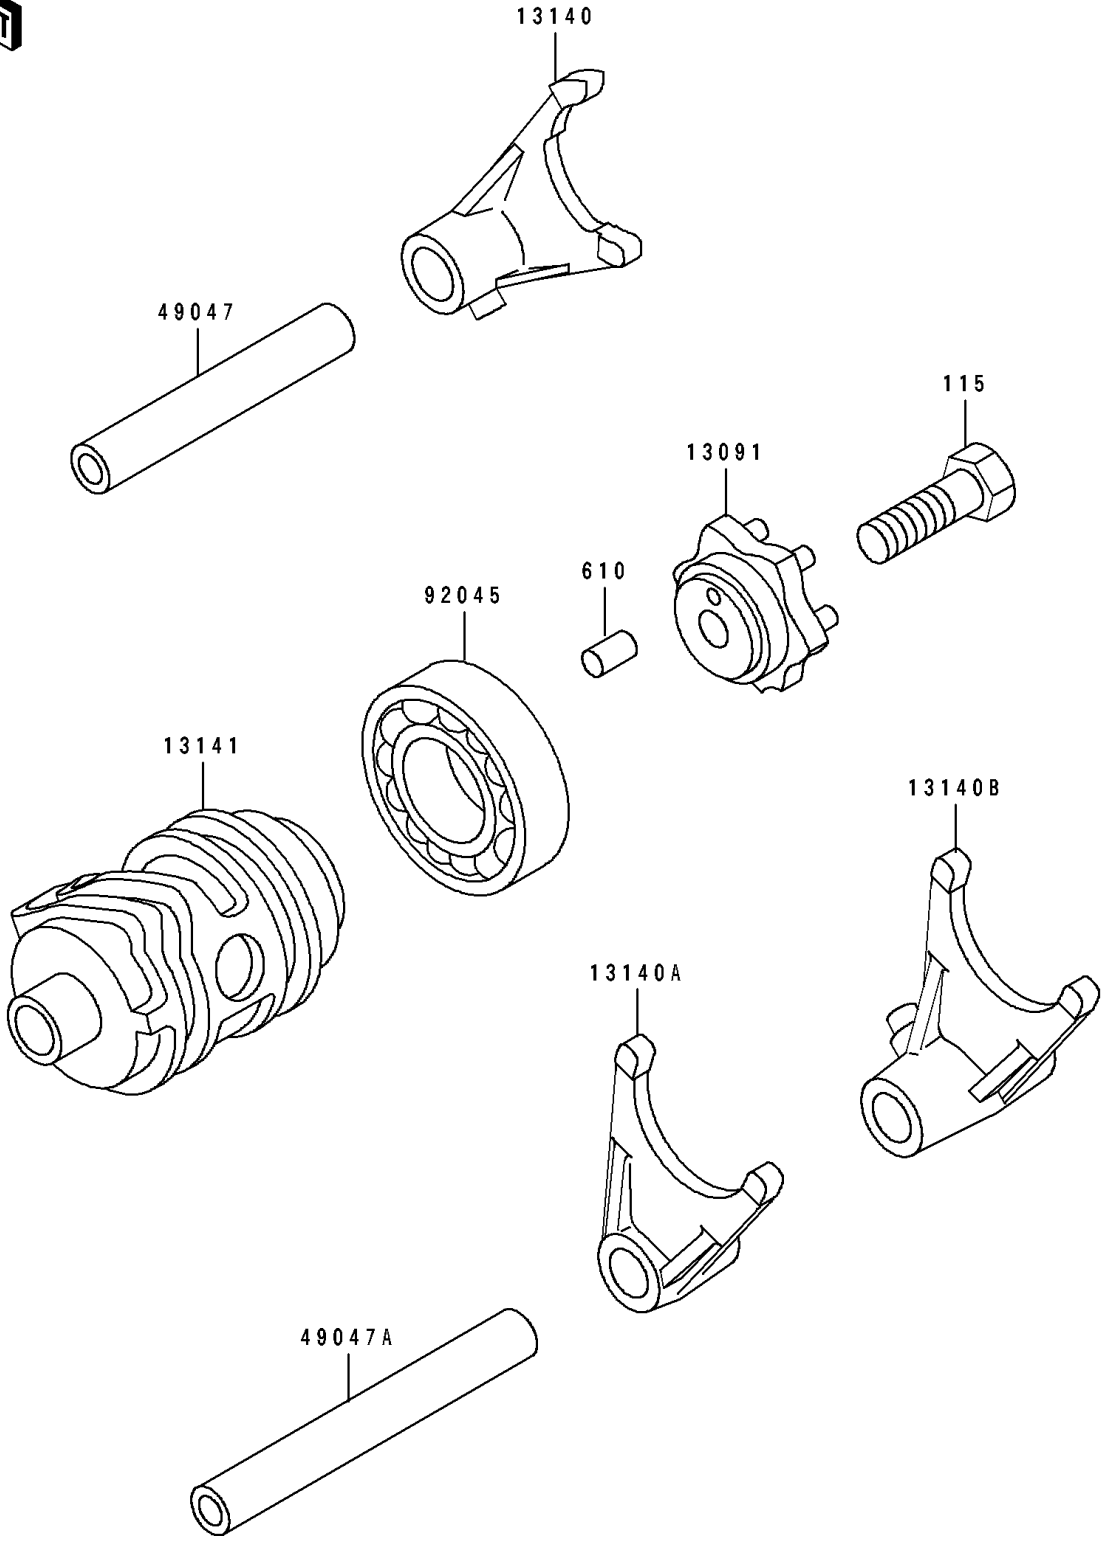

1994 KX80 PARTS DIAGRAM

Gear Change Drum/Shift Fork(s)

E1362

1994 KX80 PARTS LIST

Gear Change Drum/Shift Fork(s)

ITEM NAME	PART NUMBER	QUANTITY
HOLDER,CHANGE DRUM (Ref # 13091)	13091-1390	1
FORK-SHIFT,5TH&6TH (Ref # 13140)	13140-1139	1
FORK-SHIFT,2ND&3RD (Ref # 13140A)	13140-1140	1
FORK-SHIFT,LOW&4TH (Ref # 13140B)	13140-1141	1
DRUM-CHANGE (Ref # 13141)	13141-1120	1
ROD-SHIFT,5.9X10X64.5 (Ref # 49047)	49047-1063	1
ROD-SHIFT,5.9X10X81 (Ref # 49047A)	49047-1064	1
BEARING-BALL,#6905 (Ref # 92045)	92045-036	1
BOLT-SMALL-UPSET (Ref # 115)	115G0825	1
ROLLER,4X8 (Ref # 610)	610A0408	1