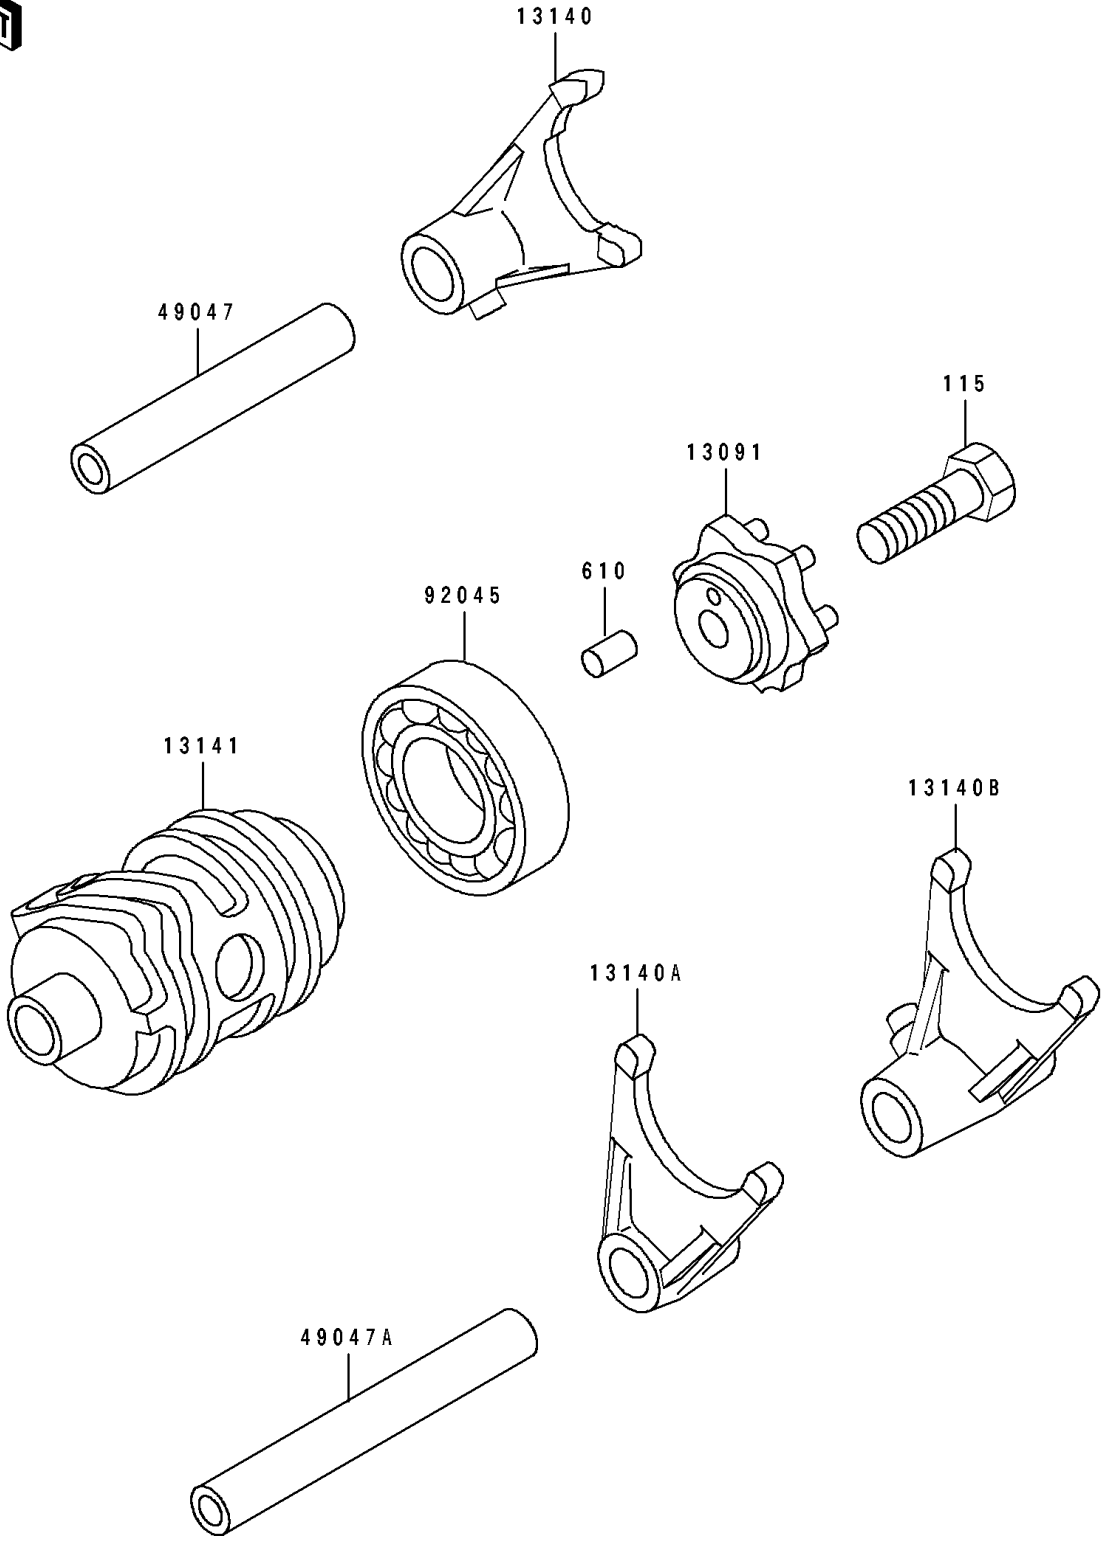

1995 KX80 PARTS DIAGRAM

Gear Change Drum/Shift Fork(s)

E1362

1995 KX80 PARTS LIST

Gear Change Drum/Shift Fork(s)

ITEM NAME	PART NUMBER	QUANTITY
HOLDER,CHANGE DRUM (Ref # 13091)	13091-1390	1
FORK-SHIFT,5TH&6TH (Ref # 13140)	13140-1139	1
FORK-SHIFT,2ND&3RD (Ref # 13140A)	13140-1140	1
FORK-SHIFT,LOW&4TH (Ref # 13140B)	13140-1141	1
DRUM-CHANGE (Ref # 13141)	13141-1120	1
ROD-SHIFT,5.9X10X64.5 (Ref # 49047)	49047-1063	1
ROD-SHIFT,5.9X10X81 (Ref # 49047A)	49047-1064	1
BEARING-BALL,#6905 (Ref # 92045)	92045-036	1
BOLT-SMALL-UPSET (Ref # 115)	115G0825	1
ROLLER,4X8 (Ref # 610)	610A0408	1