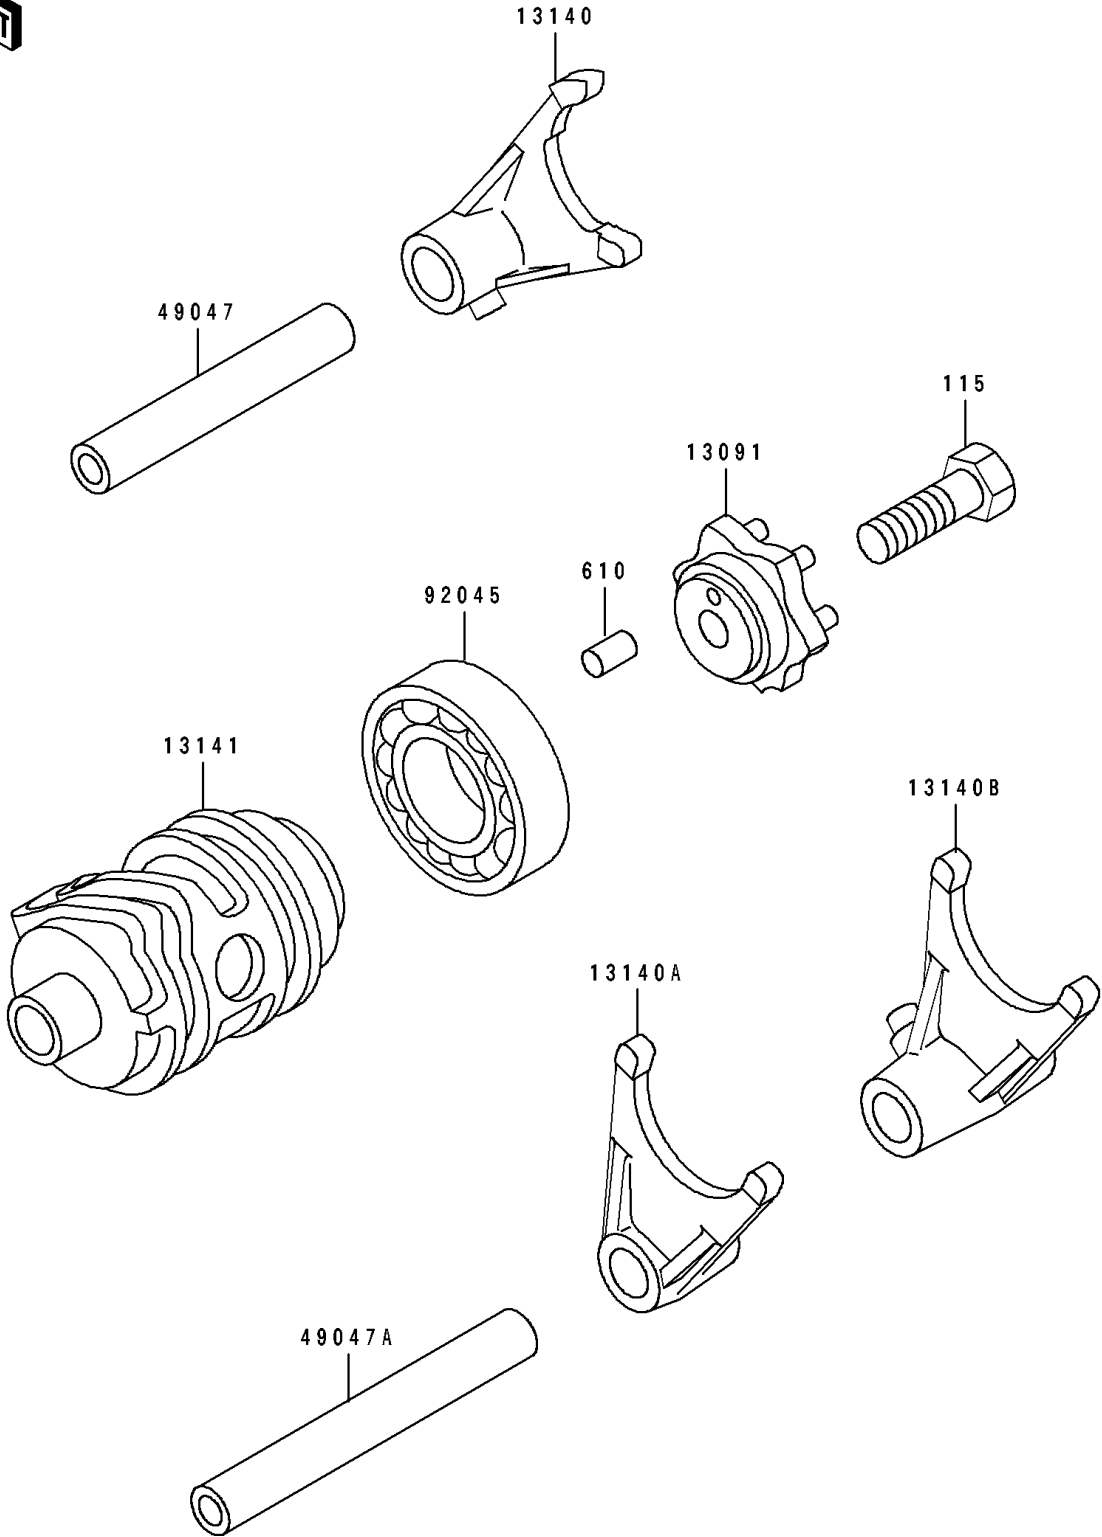

1994 Big Wheel PARTS DIAGRAM

Gear Change Drum/Shift Fork(s)

E1362

1994 Big Wheel PARTS LIST

Gear Change Drum/Shift Fork(s)

ITEM NAME	PART NUMBER	QUANTITY
HOLDER,CHANGE DRUM (Ref # 13091)	13091-1390	1
FORK-SHIFT,5TH&6TH (Ref # 13140)	13140-1139	1
FORK-SHIFT,2ND&3RD (Ref # 13140A)	13140-1140	1
FORK-SHIFT,LOW&4TH (Ref # 13140B)	13140-1141	1
DRUM-CHANGE (Ref # 13141)	13141-1120	1
ROD-SHIFT,5.9X10X64.5 (Ref # 49047)	49047-1063	1
ROD-SHIFT,5.9X10X81 (Ref # 49047A)	49047-1064	1
BEARING-BALL,#6905 (Ref # 92045)	92045-036	1
BOLT-SMALL-UPSET (Ref # 115)	115G0825	1
ROLLER,4X8 (Ref # 610)	610A0408	1