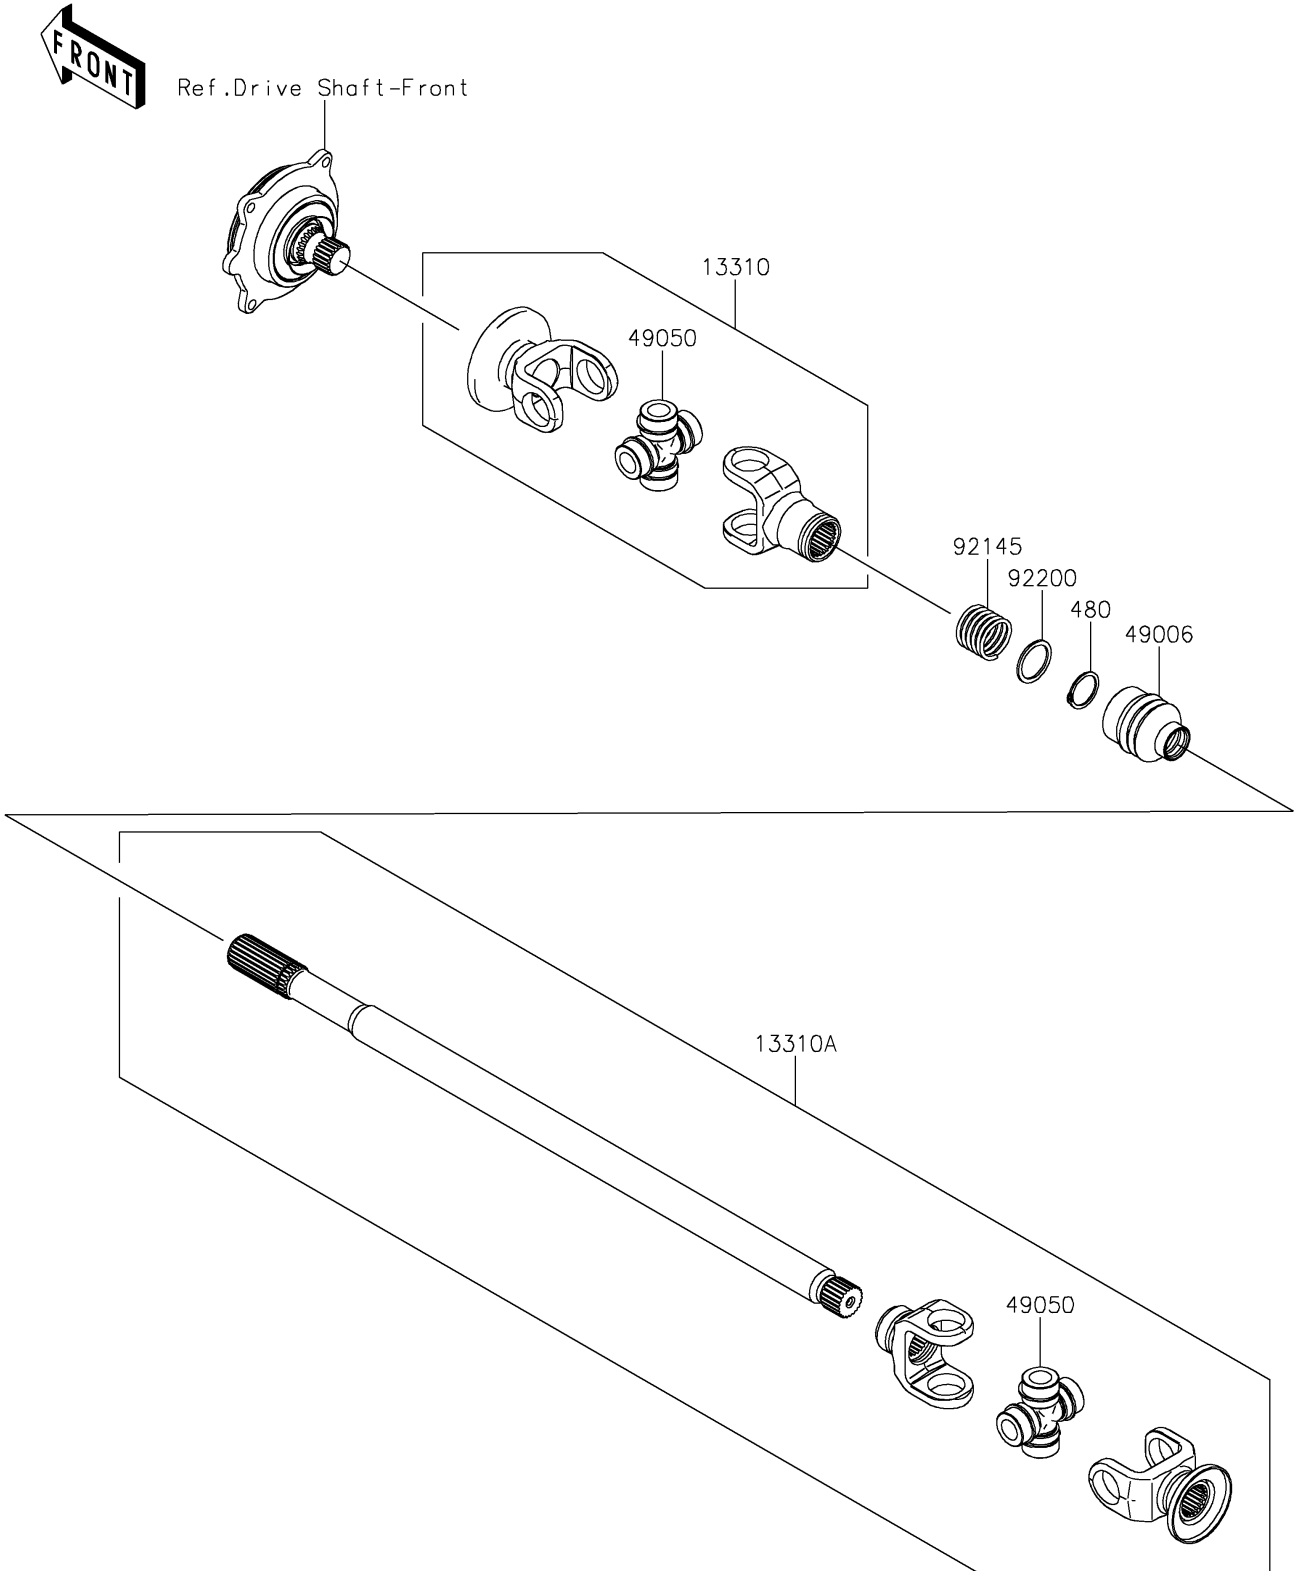

2021 TERYX4™ PARTS DIAGRAM

Drive Shaft-Propeller

E3135

2021 TERYX4™ PARTS LIST

Drive Shaft-Propeller

ITEM NAME	PART NUMBER	QUANTITY
SHAFT-ASSY,FRONT GEAR SIDE (Ref # 13310)	13310-0031	1
SHAFT-ASSY,FRONT ENG SIDE (Ref # 13310A)	13310-0032	1
BOOT,GEAR ASSY SIDE (Ref # 49006)	49006-0108	1
SPIDER (Ref # 49050)	49050-0034	2
SPRING (Ref # 92145)	92145-0823	1
WASHER,25X31X1.5 (Ref # 92200)	92200-0600	1
CIRCLIP-TYPE-C,24MM (Ref # 480)	480J2400	1