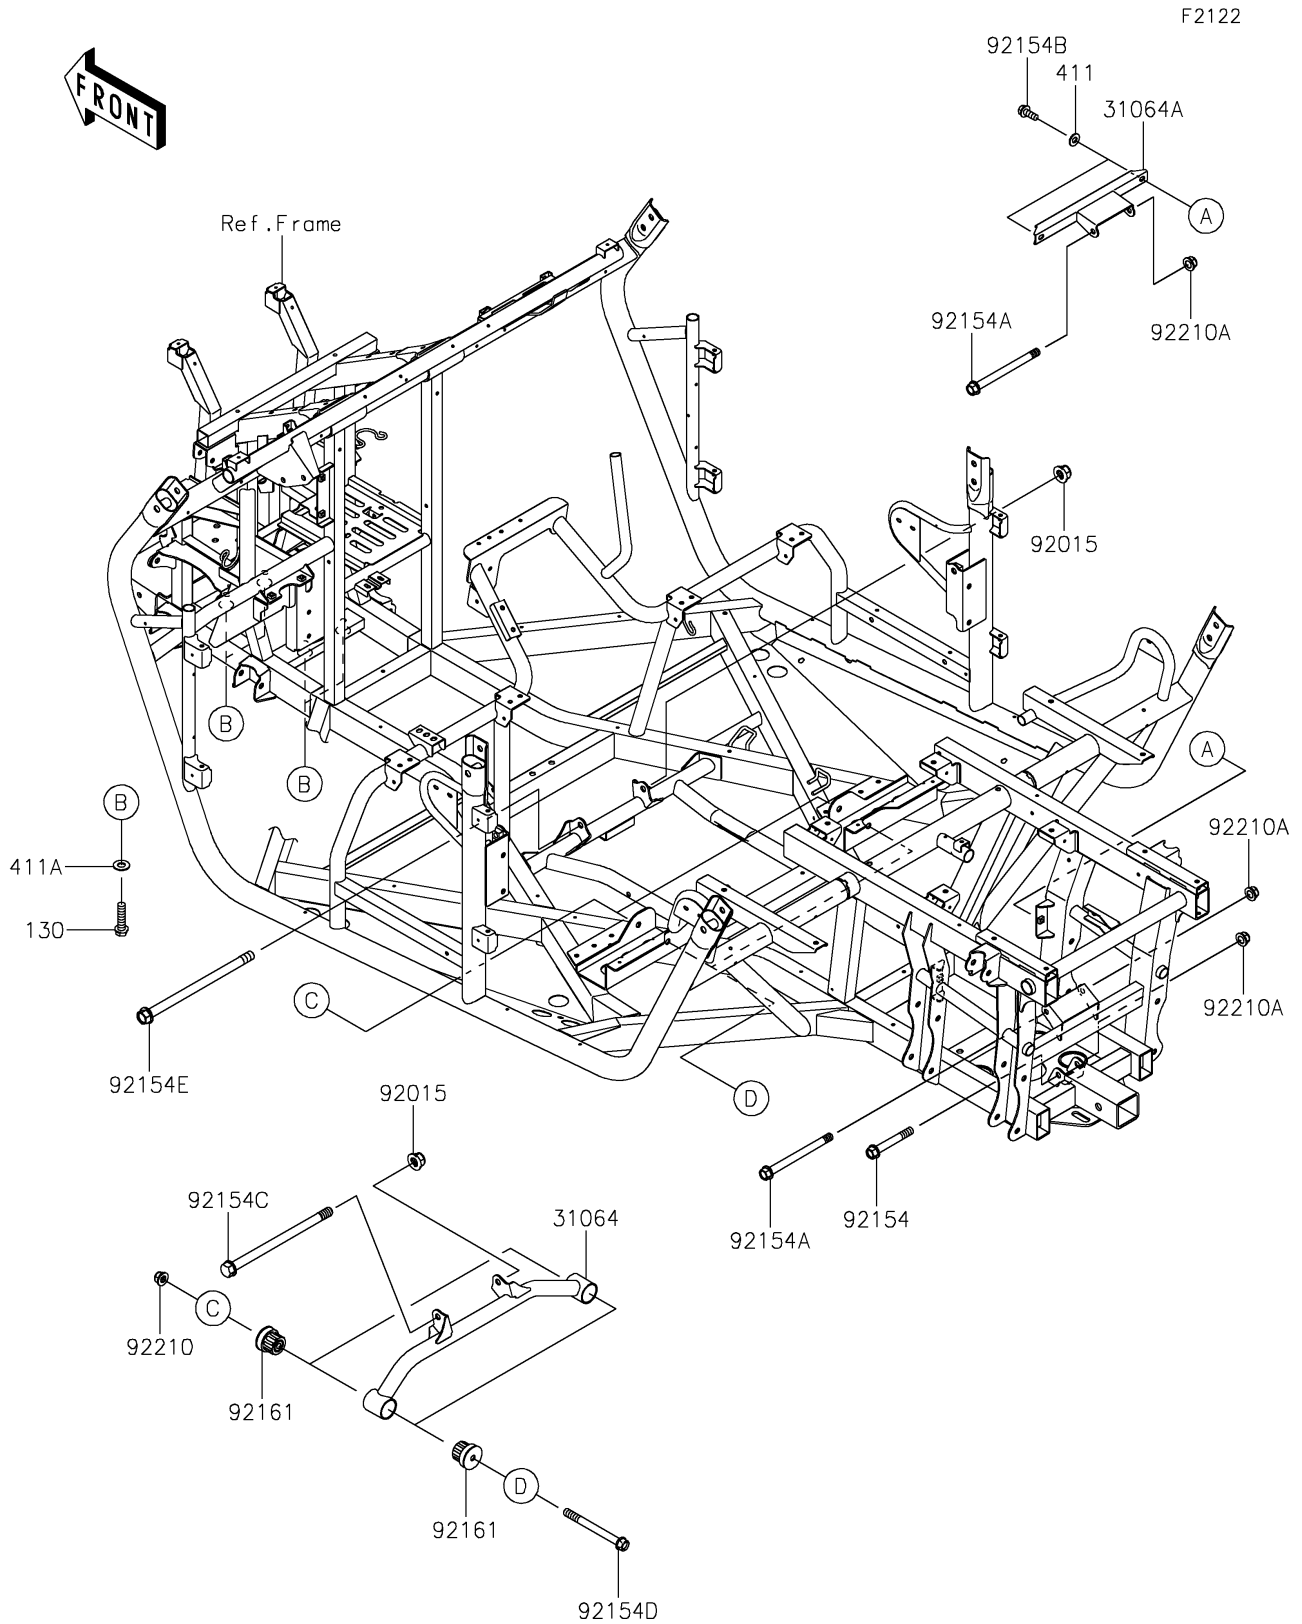

# 2021 TERYX4™ PARTS DIAGRAM

## Engine Mount

## 2021 TERYX4™ PARTS LIST

### Engine Mount

ITEM NAME	PART NUMBER	QUANTITY
PIPE-COMP,RR FRAME (Ref # 31064)	31064-0621	1
PIPE-COMP,RR GEARCASE MOUNT (Ref # 31064A)	31064-0660	1
NUT,LOCK,FLANGED,12MM (Ref # 92015)	92015-1433	2
BOLT,FLANGED,10X70 (Ref # 92154)	92154-0894	1
BOLT,FLANGED,10X120 (Ref # 92154A)	92154-0895	2
BOLT,FLANGED,8X20 (Ref # 92154B)	92154-1130	2
BOLT,FLANGED,12X190 (Ref # 92154C)	92154-1131	1
BOLT,FLANGED,10X105 (Ref # 92154D)	92154-1132	2
BOLT,FLANGED,12X200 (Ref # 92154E)	92154-1133	1
DAMPER (Ref # 92161)	92161-0423	4
NUT,LOCK,FLANGED,10MM (Ref # 92210)	92210-0276	2
NUT,LOCK,FLANGED,10MM (Ref # 92210A)	92210-1080	3
BOLT-FLANGED,10X40 (Ref # 130)	130BA1040	4
WASHER-PLAIN,8MM (Ref # 411)	411AA0800	2
WASHER-PLAIN,10MM (Ref # 411A)	411AA1000	4