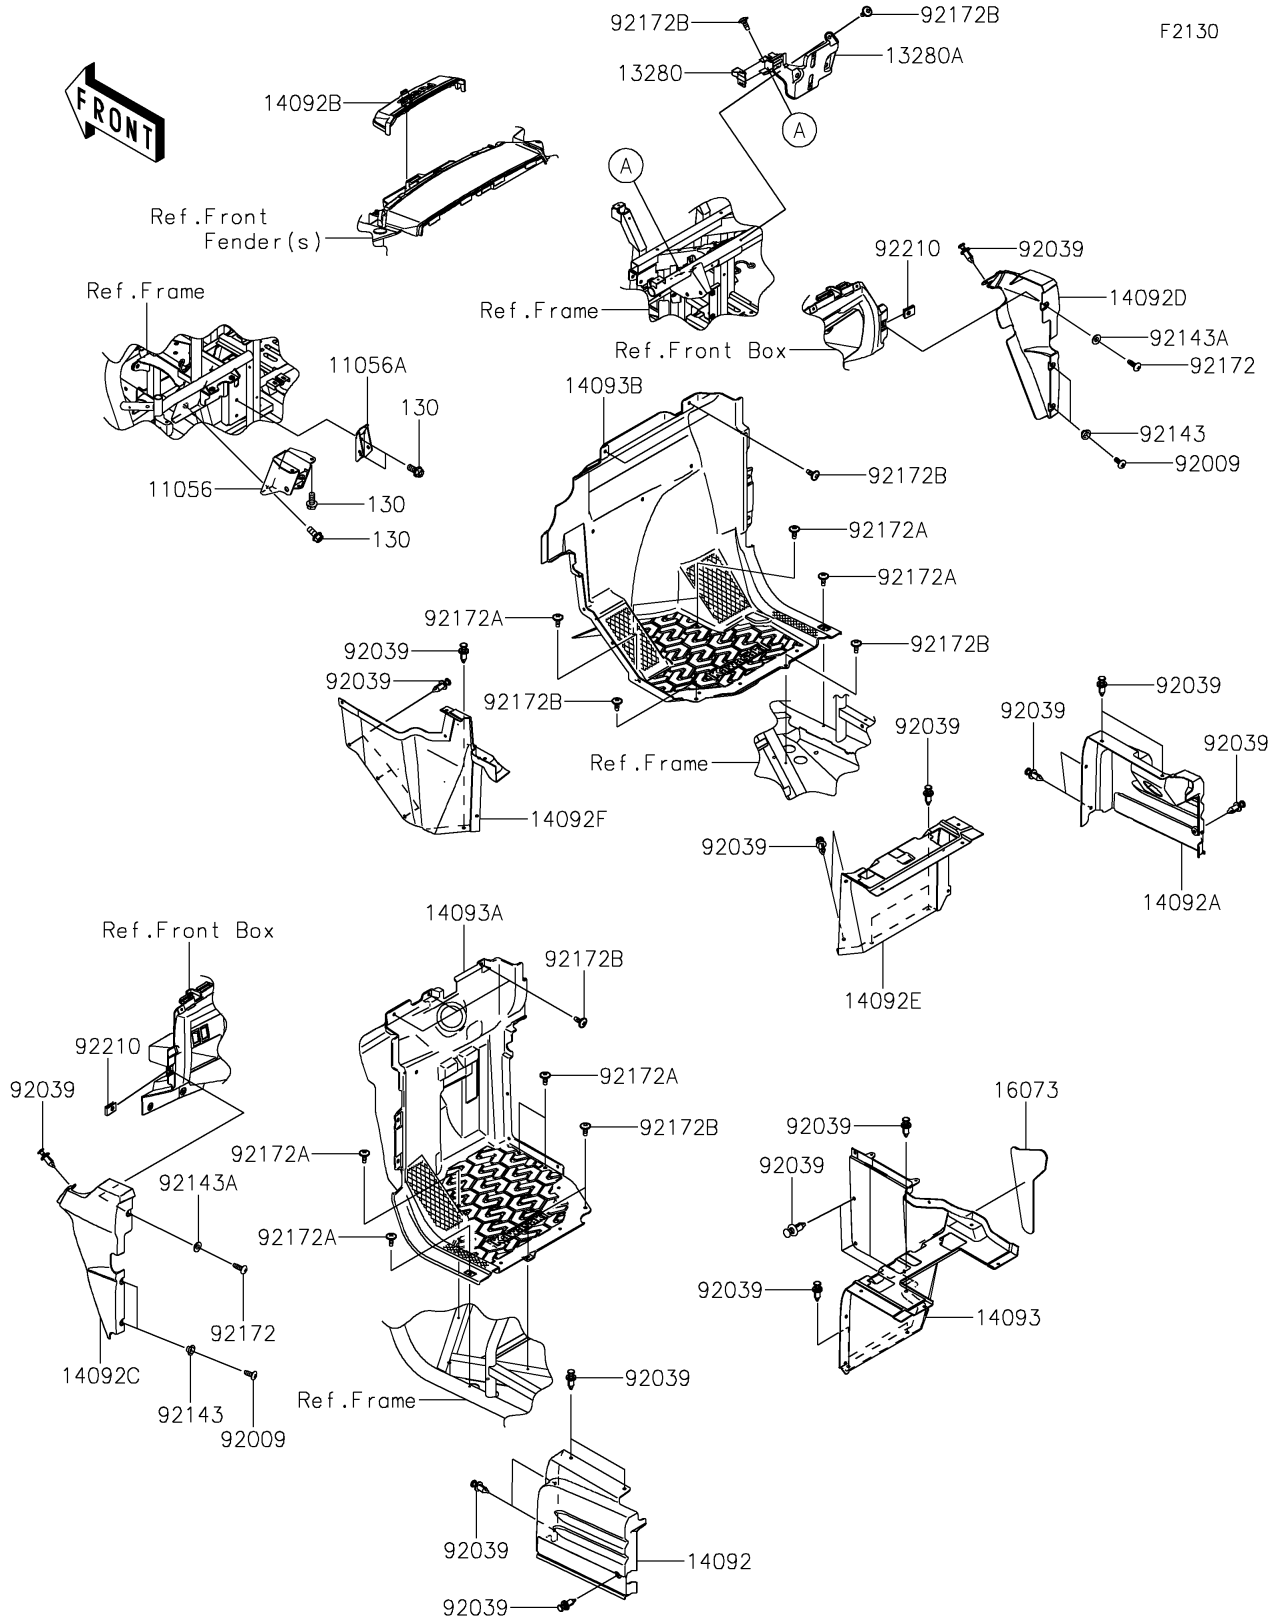

# 2021 TERYX4™ PARTS DIAGRAM

## Frame Fittings(Front)

## 2021 TERYX4™ PARTS LIST

### Frame Fittings(Front)

ITEM NAME	PART NUMBER	QUANTITY
BRACKET,BRAKE PEDAL (Ref # 11056)	11056-1431	1
BRACKET,THROTTLE PEDAL (Ref # 11056A)	11056-4408	1
HOLDER (Ref # 13280)	13280-0851	1
HOLDER,ECU (Ref # 13280A)	13280-0868	1
COVER,SEAT SIDE,LH (Ref # 14092)	14092-0720	1
COVER,SEAT SIDE,RH (Ref # 14092A)	14092-0721	1
COVER,FUSE BOX (Ref # 14092B)	14092-0724	1
COVER,SIDE GUARD,LH,S.BLACK (Ref # 14092C)	14092-0754-839	1
COVER,SIDE GUARD,RH,S.BLACK (Ref # 14092D)	14092-0755-839	1
COVER,FR SEAT,RH (Ref # 14092E)	14092-0757	1
COVER,FR SEAT,RH,CNT (Ref # 14092F)	14092-1083	1
COVER,FR SEAT,LH (Ref # 14093)	14093-0209	1
COVER,FR FLOOR,LH (Ref # 14093A)	14093-0550	1
COVER,FR FLOOR,RH (Ref # 14093B)	14093-0551	1
INSULATOR (Ref # 16073)	16073-0847	1
SCREW,TAPPING,6X16 (Ref # 92009)	92009-1166	4
RIVET (Ref # 92039)	92039-0776	26
COLLAR (Ref # 92143)	92143-1057	4
COLLAR (Ref # 92143A)	92143-1087	2
SCREW,TAPPING,6X20 (Ref # 92172)	92172-0488	2
SCREW,6X16 (Ref # 92172A)	92172-0711	8
SCREW,6X16 (Ref # 92172B)	92172-0826	11
NUT,LEAF SPRING,6MM (Ref # 92210)	92210-0624	2
BOLT-FLANGED,8X18 (Ref # 130)	130BA0818	5