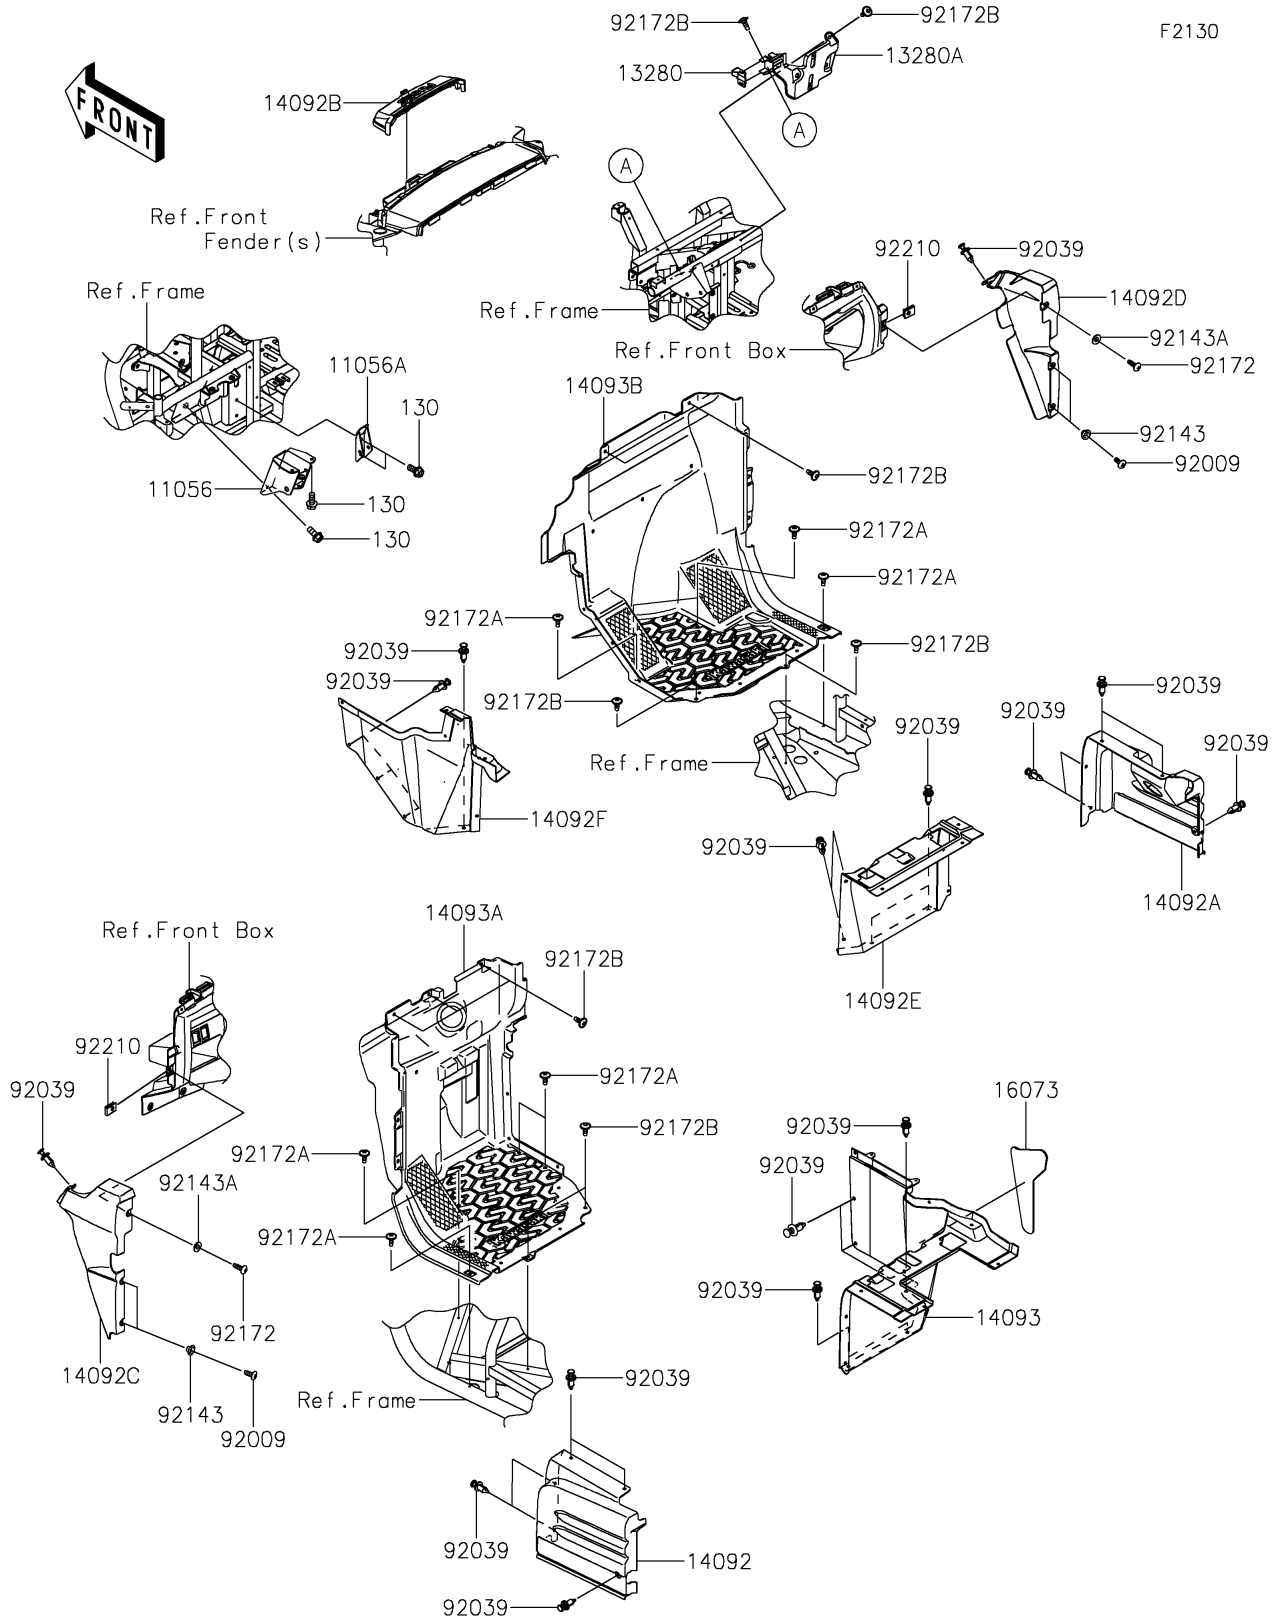

2021 TERYX4™ PARTS DIAGRAM

Frame Fittings(Front)

2021 TERYX4™ PARTS LIST

Frame Fittings(Front)

ITEM NAME	PART NUMBER	QUANTITY
BRACKET,BRAKE PEDAL (Ref # 11056)	11056-1431	1
BRACKET,THROTTLE PEDAL (Ref # 11056A)	11056-4408	1
HOLDER (Ref # 13280)	13280-0851	1
HOLDER,ECU (Ref # 13280A)	13280-0868	1
COVER,SEAT SIDE,LH (Ref # 14092)	14092-0720	1
COVER,SEAT SIDE,RH (Ref # 14092A)	14092-0721	1
COVER,FUSE BOX (Ref # 14092B)	14092-0724	1
COVER,SIDE GUARD,LH,S.BLACK (Ref # 14092C)	14092-0754-839	1
COVER,SIDE GUARD,RH,S.BLACK (Ref # 14092D)	14092-0755-839	1
COVER,FR SEAT,RH (Ref # 14092E)	14092-0757	1
COVER,FR SEAT,RH,CNT (Ref # 14092F)	14092-1083	1
COVER,FR SEAT,LH (Ref # 14093)	14093-0209	1
COVER,FR FLOOR,LH (Ref # 14093A)	14093-0550	1
COVER,FR FLOOR,RH (Ref # 14093B)	14093-0551	1
INSULATOR (Ref # 16073)	16073-0847	1
SCREW,TAPPING,6X16 (Ref # 92009)	92009-1166	4
RIVET (Ref # 92039)	92039-0776	26
COLLAR (Ref # 92143)	92143-1057	4
COLLAR (Ref # 92143A)	92143-1087	2
SCREW,TAPPING,6X20 (Ref # 92172)	92172-0488	2
SCREW,6X16 (Ref # 92172A)	92172-0711	8
SCREW,6X16 (Ref # 92172B)	92172-0826	11
NUT,LEAF SPRING,6MM (Ref # 92210)	92210-0624	2
BOLT-FLANGED,8X18 (Ref # 130)	130BA0818	5