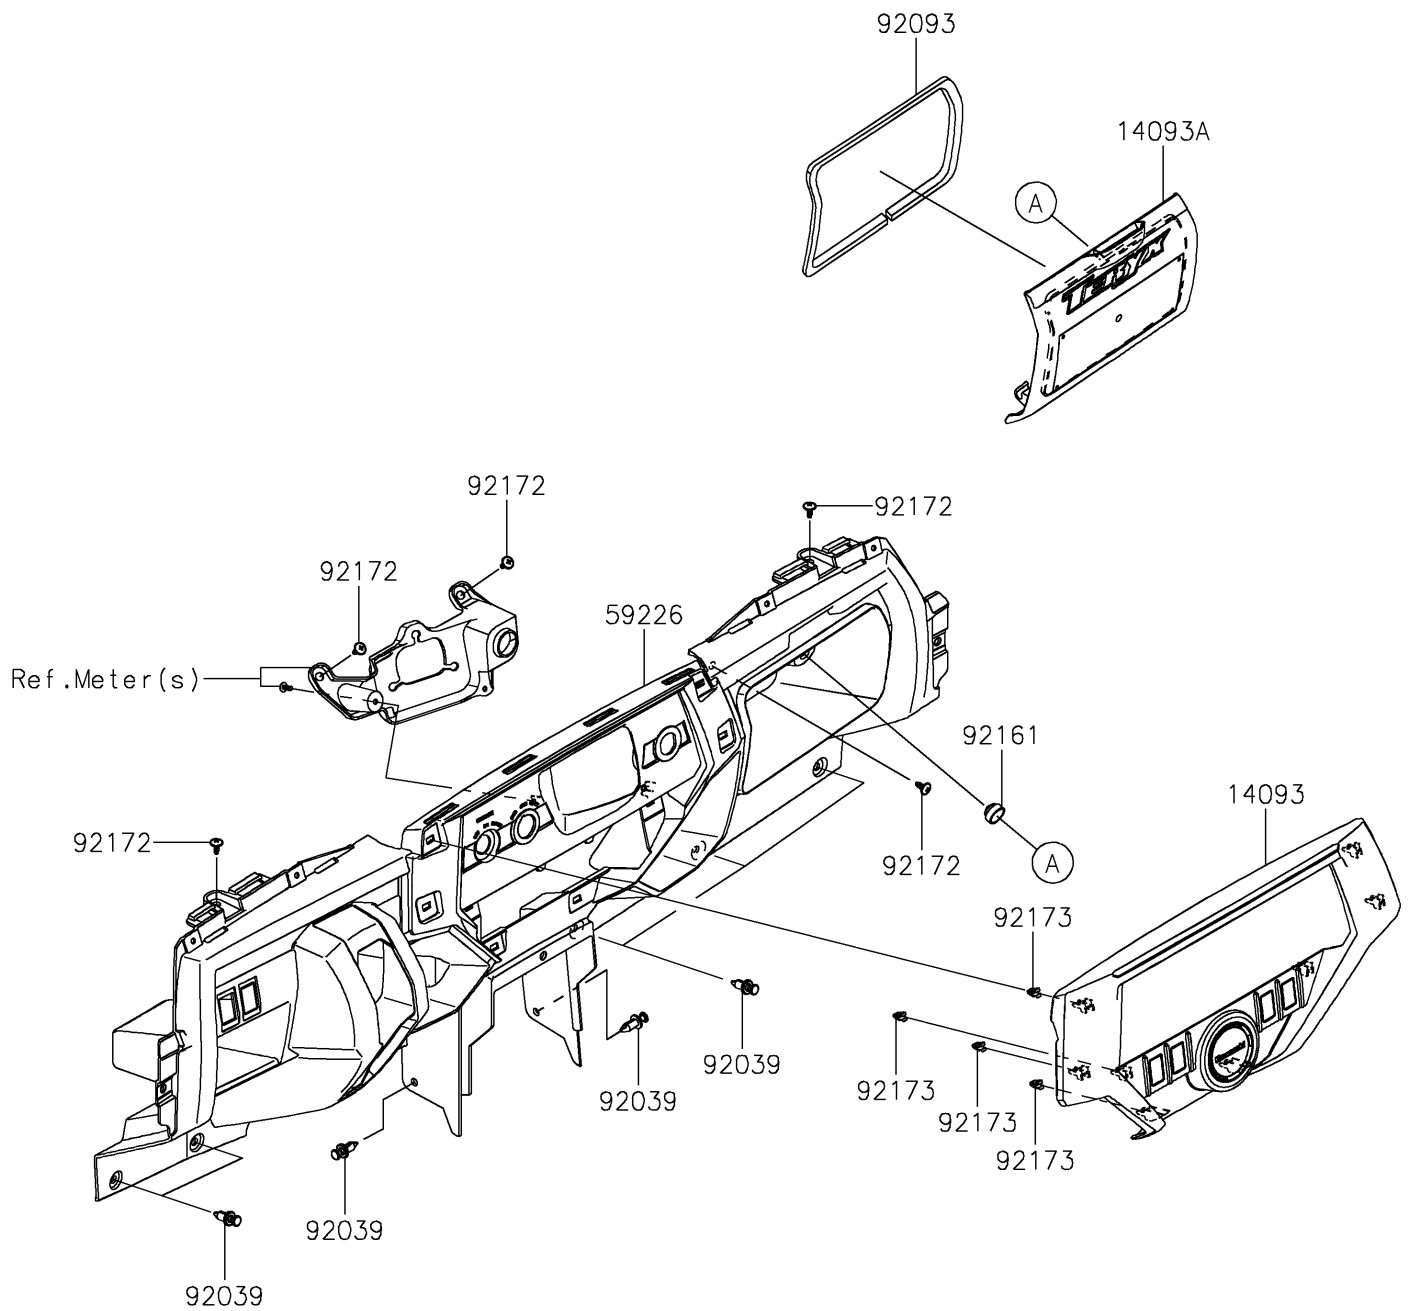

2021 TERYX4™ PARTS DIAGRAM

Front Box

F2135

2021 TERYX4™ PARTS LIST

Front Box

ITEM NAME	PART NUMBER	QUANTITY
COVER,CENTER PANEL (Ref # 14093)	14093-0203	1
COVER,GLOVE BOX (Ref # 14093A)	14093-0204	1
PANEL-CONTROL (Ref # 59226)	59226-0727	1
RIVET (Ref # 92039)	92039-0776	7
SEAL,6X10 (Ref # 92093)	92093-0658	1
DAMPER (Ref # 92161)	92161-0568	1
SCREW,6X16 (Ref # 92172)	92172-0826	5
CLAMP (Ref # 92173)	92173-1423	8