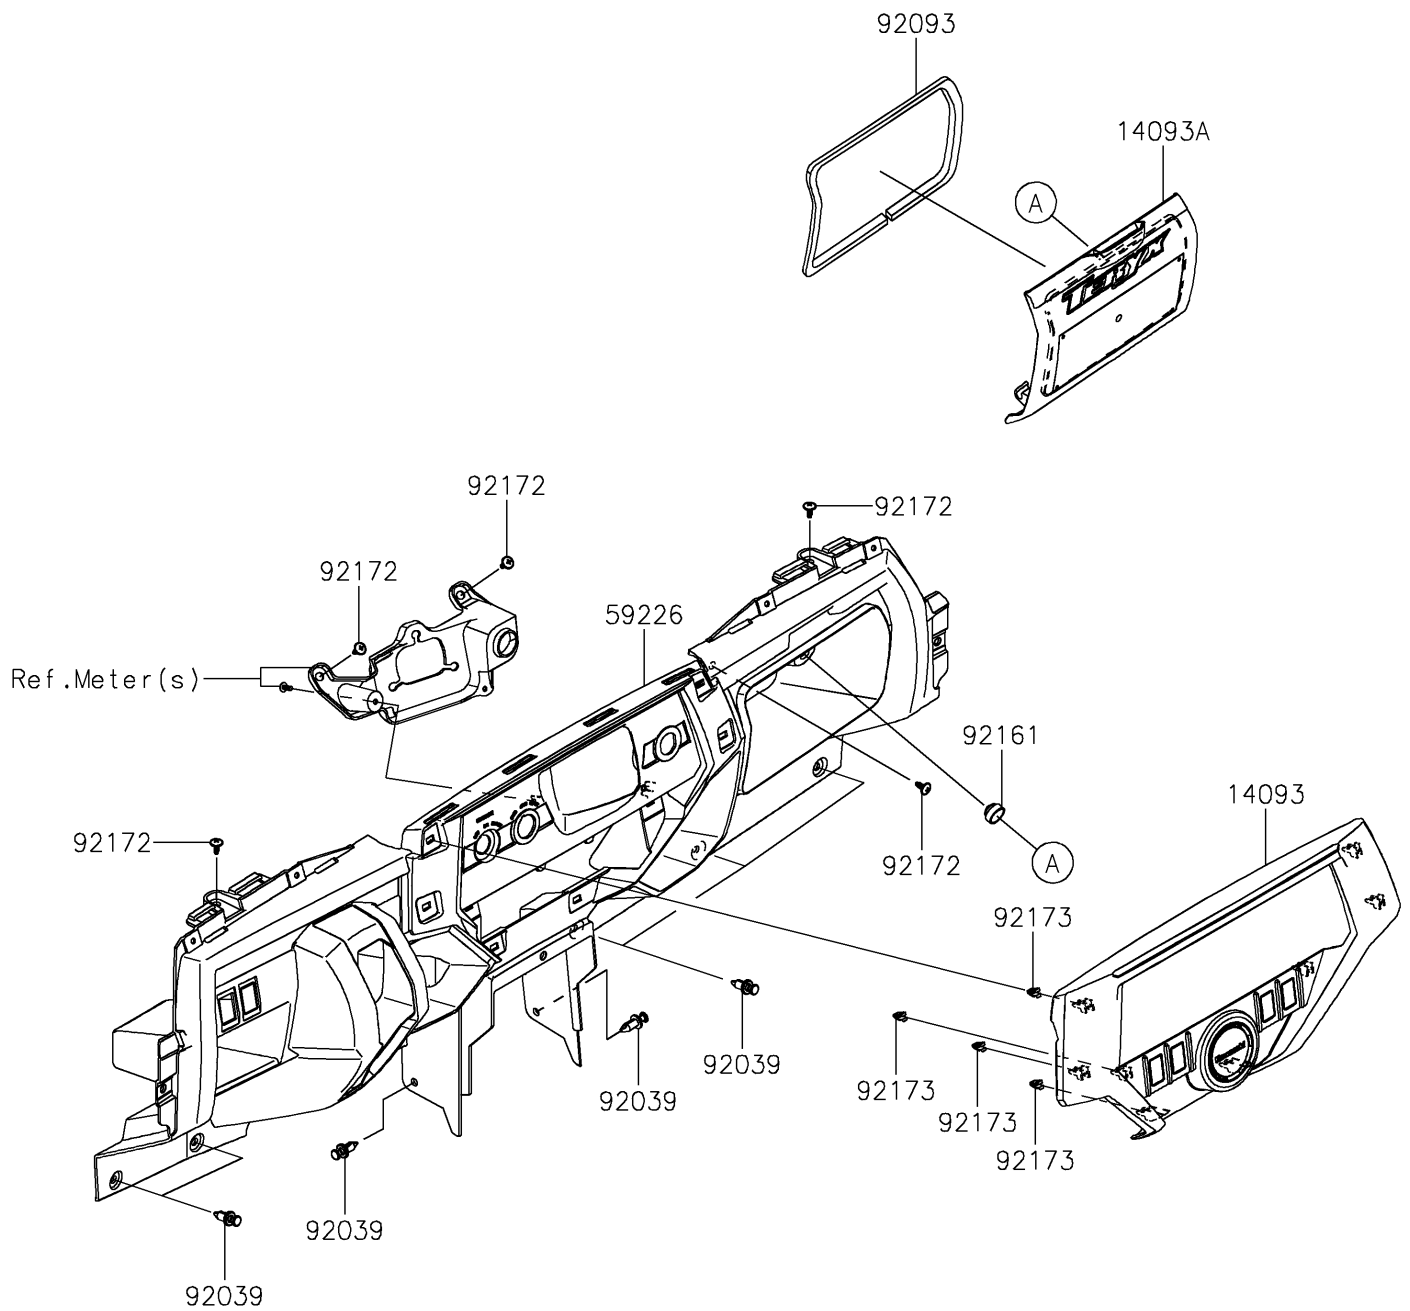

# 2021 TERYX4™ PARTS DIAGRAM

Front Box

F2135

## 2021 TERYX4™ PARTS LIST

### Front Box

ITEM NAME	PART NUMBER	QUANTITY
COVER,CENTER PANEL (Ref # 14093)	14093-0203	1
COVER,GLOVE BOX (Ref # 14093A)	14093-0204	1
PANEL-CONTROL (Ref # 59226)	59226-0727	1
RIVET (Ref # 92039)	92039-0776	7
SEAL,6X10 (Ref # 92093)	92093-0658	1
DAMPER (Ref # 92161)	92161-0568	1
SCREW,6X16 (Ref # 92172)	92172-0826	5
CLAMP (Ref # 92173)	92173-1423	8