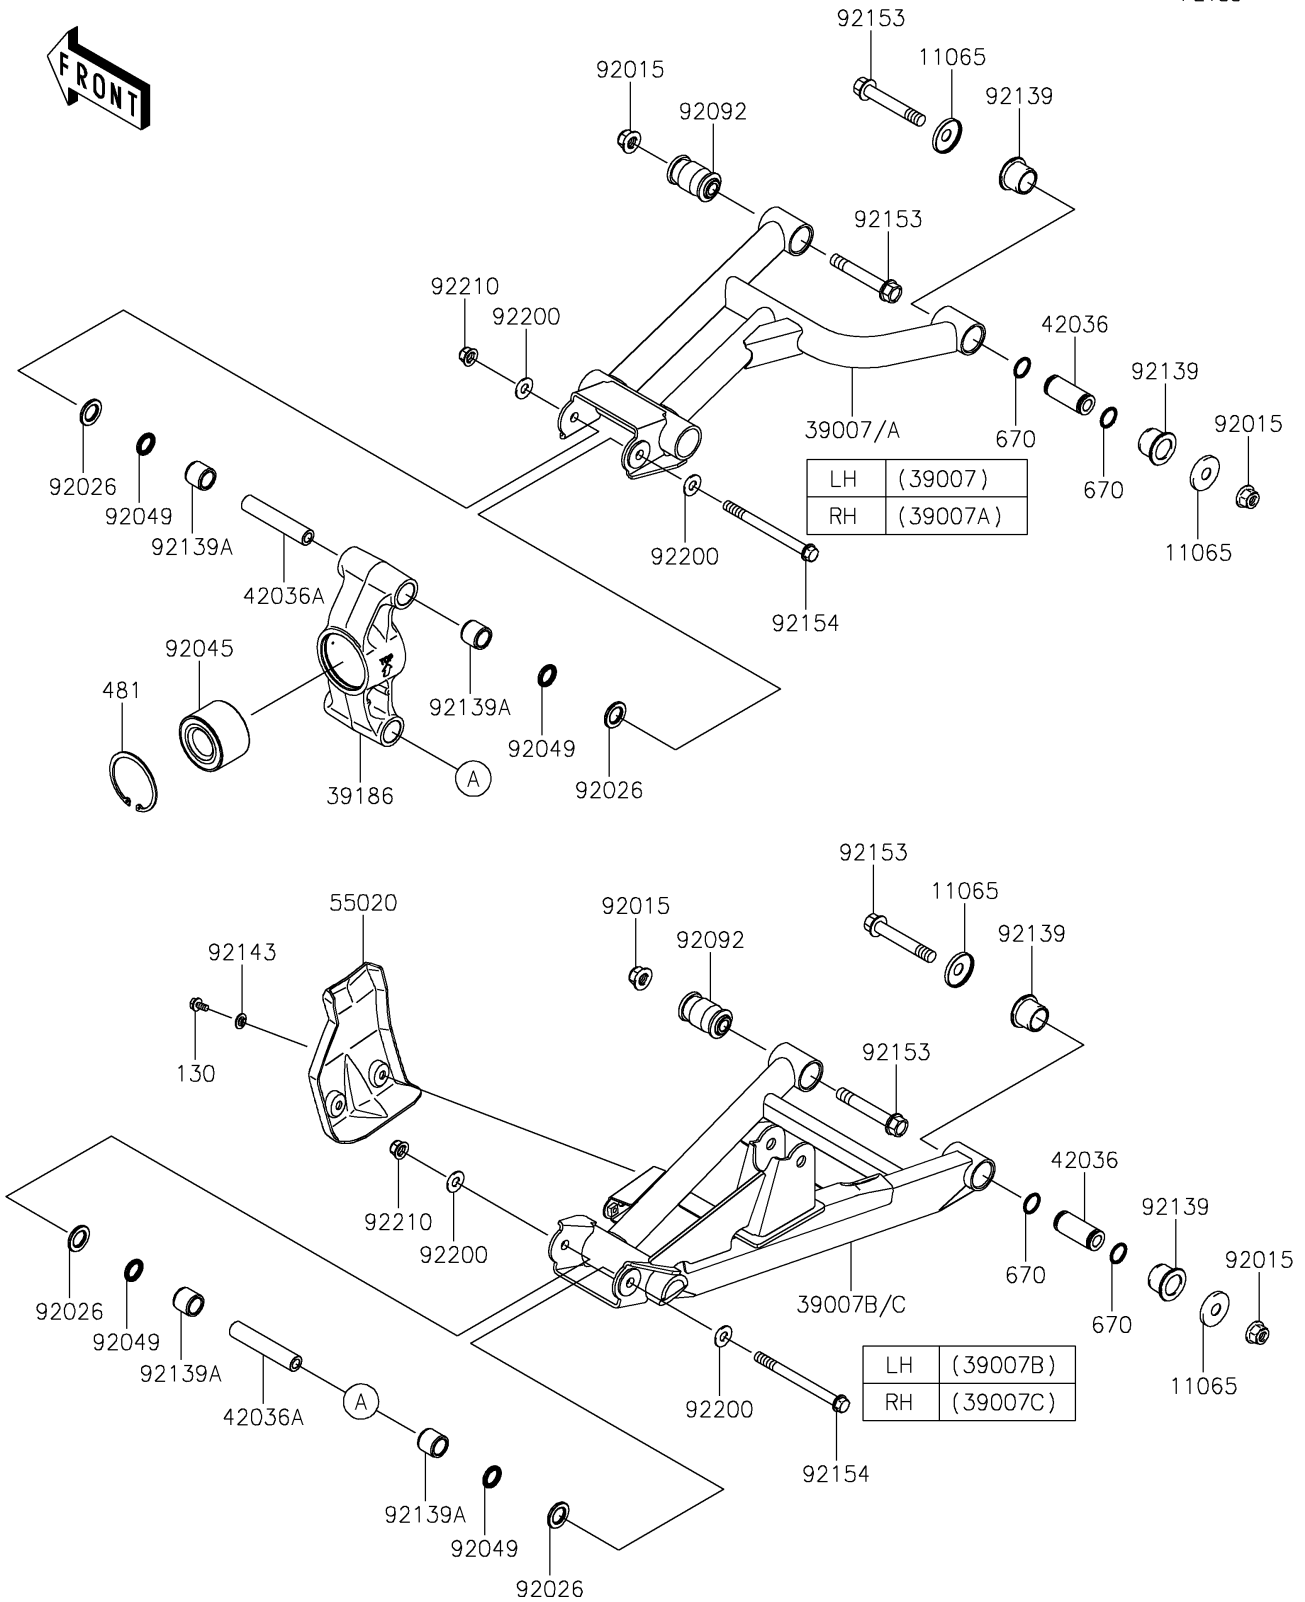

# 2021 TERYX4™ PARTS DIAGRAM

## Rear Suspension

F2153

## 2021 TERYX4™ PARTS LIST

### Rear Suspension

ITEM NAME	PART NUMBER	QUANTITY
CAP (Ref # 11065)	11065-0253	8
ARM-SUSP,RR,UPP,LH,V.BLUE (Ref # 39007)	39007-0345-57G	1
ARM-SUSP,RR,UPP,RH,V.BLUE (Ref # 39007A)	39007-0346-57G	1
ARM-SUSP,RR,LWR,LH,V.BLUE (Ref # 39007B)	39007-0347-57G	1
ARM-SUSP,RR,LWR,RH,V.BLUE (Ref # 39007C)	39007-0348-57G	1
KNUCKLE,RR (Ref # 39186)	39186-0316	2
SLEEVE (Ref # 42036)	42036-0062	4
SLEEVE,10X17X88 (Ref # 42036A)	42036-0710	4
GUARD,REAR ARM (Ref # 55020)	55020-0805	2
NUT,LOCK,FLANGED,12MM (Ref # 92015)	92015-1433	8
SPACER,17X28.6X3 (Ref # 92026)	92026-0746	8
BEARING-BALL,30X62X40 (Ref # 92045)	92045-0801	2
SEAL-OIL,17X24X3 (Ref # 92049)	92049-0726	8
BUSHING-RUBBER (Ref # 92092)	92092-0555	4
BUSHING (Ref # 92139)	92139-0231	8
BUSHING,17X24X21.5 (Ref # 92139A)	92139-0736	8
COLLAR (Ref # 92143)	92143-1087	4
BOLT,FLANGED,12X76.5 (Ref # 92153)	92153-1733	8
BOLT,FLANGED,10X117 (Ref # 92154)	92154-0743	4
WASHER,10.3X23X1.6 (Ref # 92200)	92200-2009	8
NUT,LOCK,FLANGED,10MM (Ref # 92210)	92210-1080	4
BOLT-FLANGED,6X12 (Ref # 130)	130BA0612	4
CIRCLIP (Ref # 481)	481J6200	2
O RING,18MM (Ref # 670)	670B2018	8