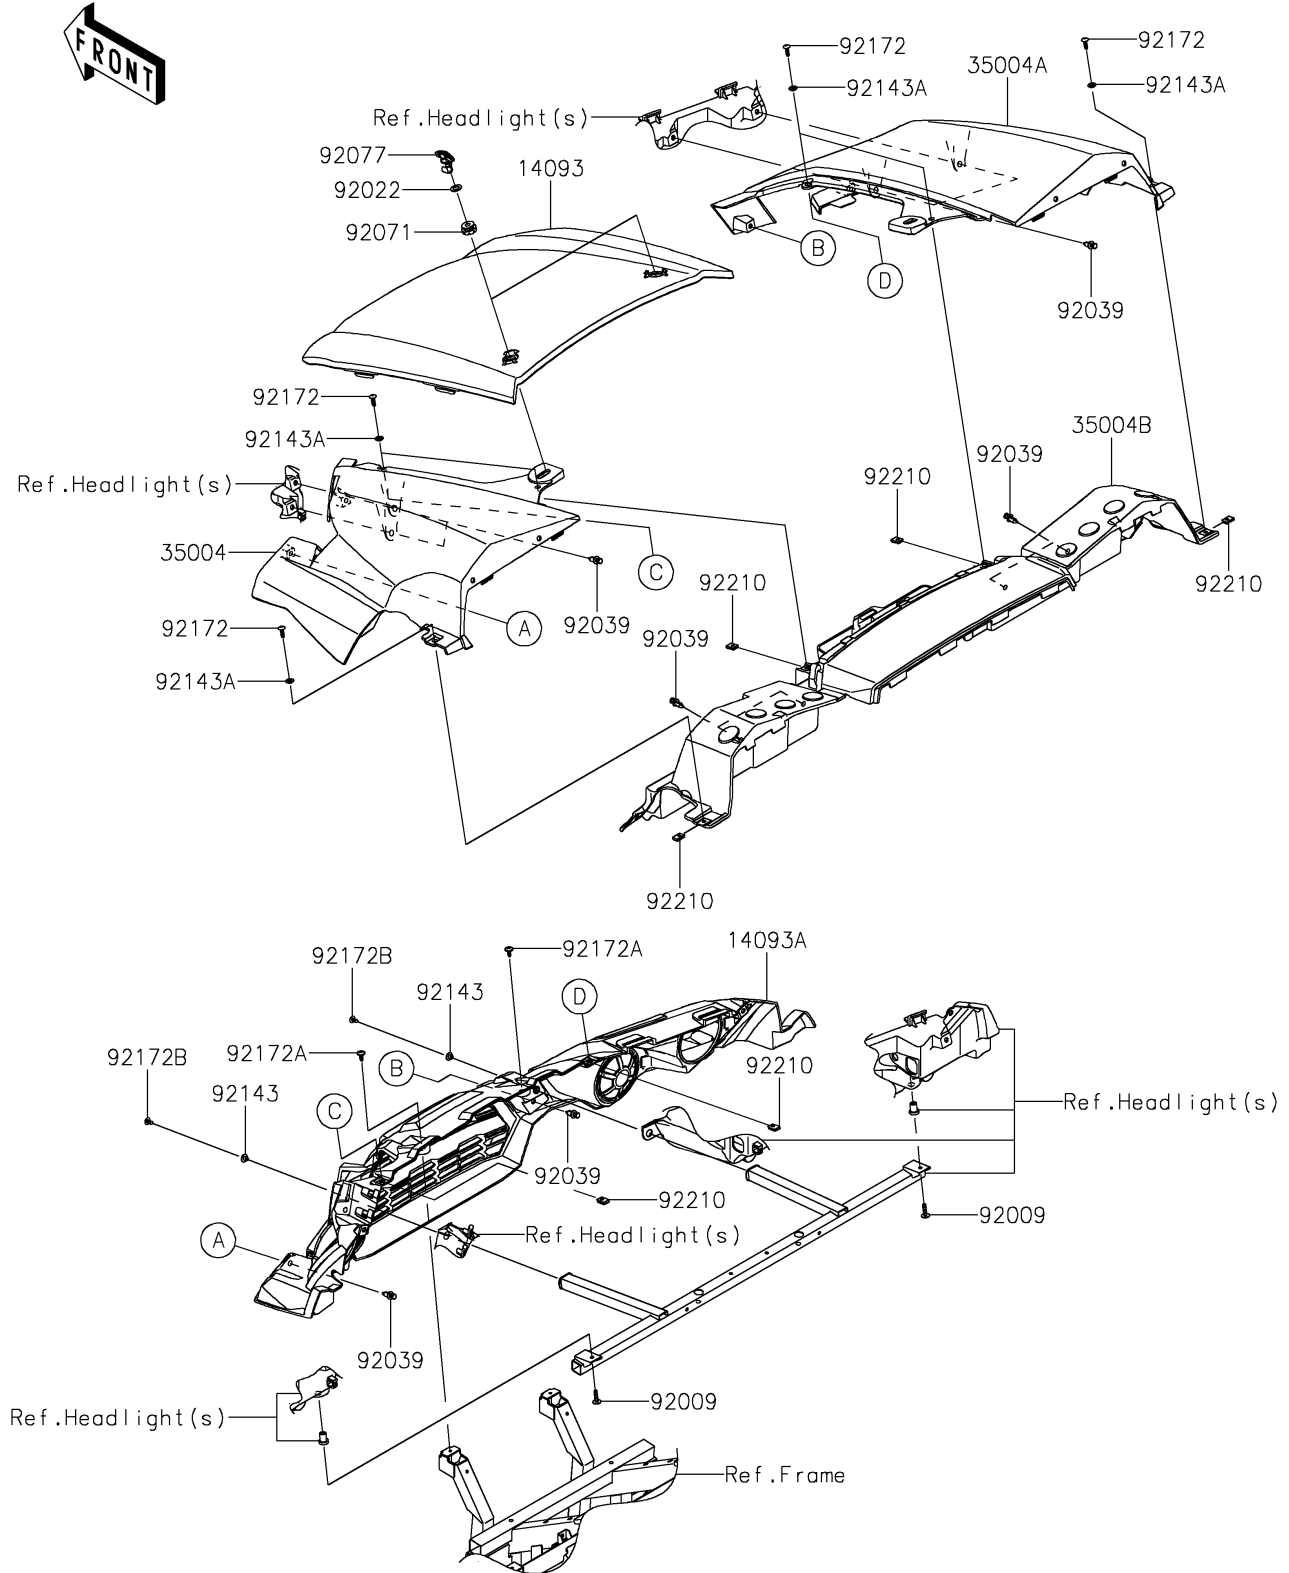

2021 TERYX4™ PARTS DIAGRAM

Front Fender(s)

F2171

2021 TERYX4™ PARTS LIST

Front Fender(s)

ITEM NAME	PART NUMBER	QUANTITY
COVER,HOOD,S.BLACK (Ref # 14093)	14093-0205-839	1
COVER,FR GRILL (Ref # 14093A)	14093-0233	1
FENDER-FRONT,LH,V.BLUE (Ref # 35004)	35004-0343-40D	1
FENDER-FRONT,RH,V.BLUE (Ref # 35004A)	35004-0344-40D	1
FENDER-FRONT,RR (Ref # 35004B)	35004-0345	1
SCREW,6X25 (Ref # 92009)	92009-1465	2
WASHER,12.5X22X1.2 (Ref # 92022)	92022-072	2
RIVET (Ref # 92039)	92039-0776	12
GROMMET (Ref # 92071)	92071-0746	2
KNOB (Ref # 92077)	92077-0033	2
COLLAR (Ref # 92143)	92143-1057	2
COLLAR (Ref # 92143A)	92143-1087	6
SCREW,TAPPING,6X20 (Ref # 92172)	92172-0488	6
SCREW,6X16 (Ref # 92172A)	92172-0711	2
SCREW,TAPPING,6X16 (Ref # 92172B)	92172-0739	2
NUT,LEAF SPRING,6MM (Ref # 92210)	92210-0624	6