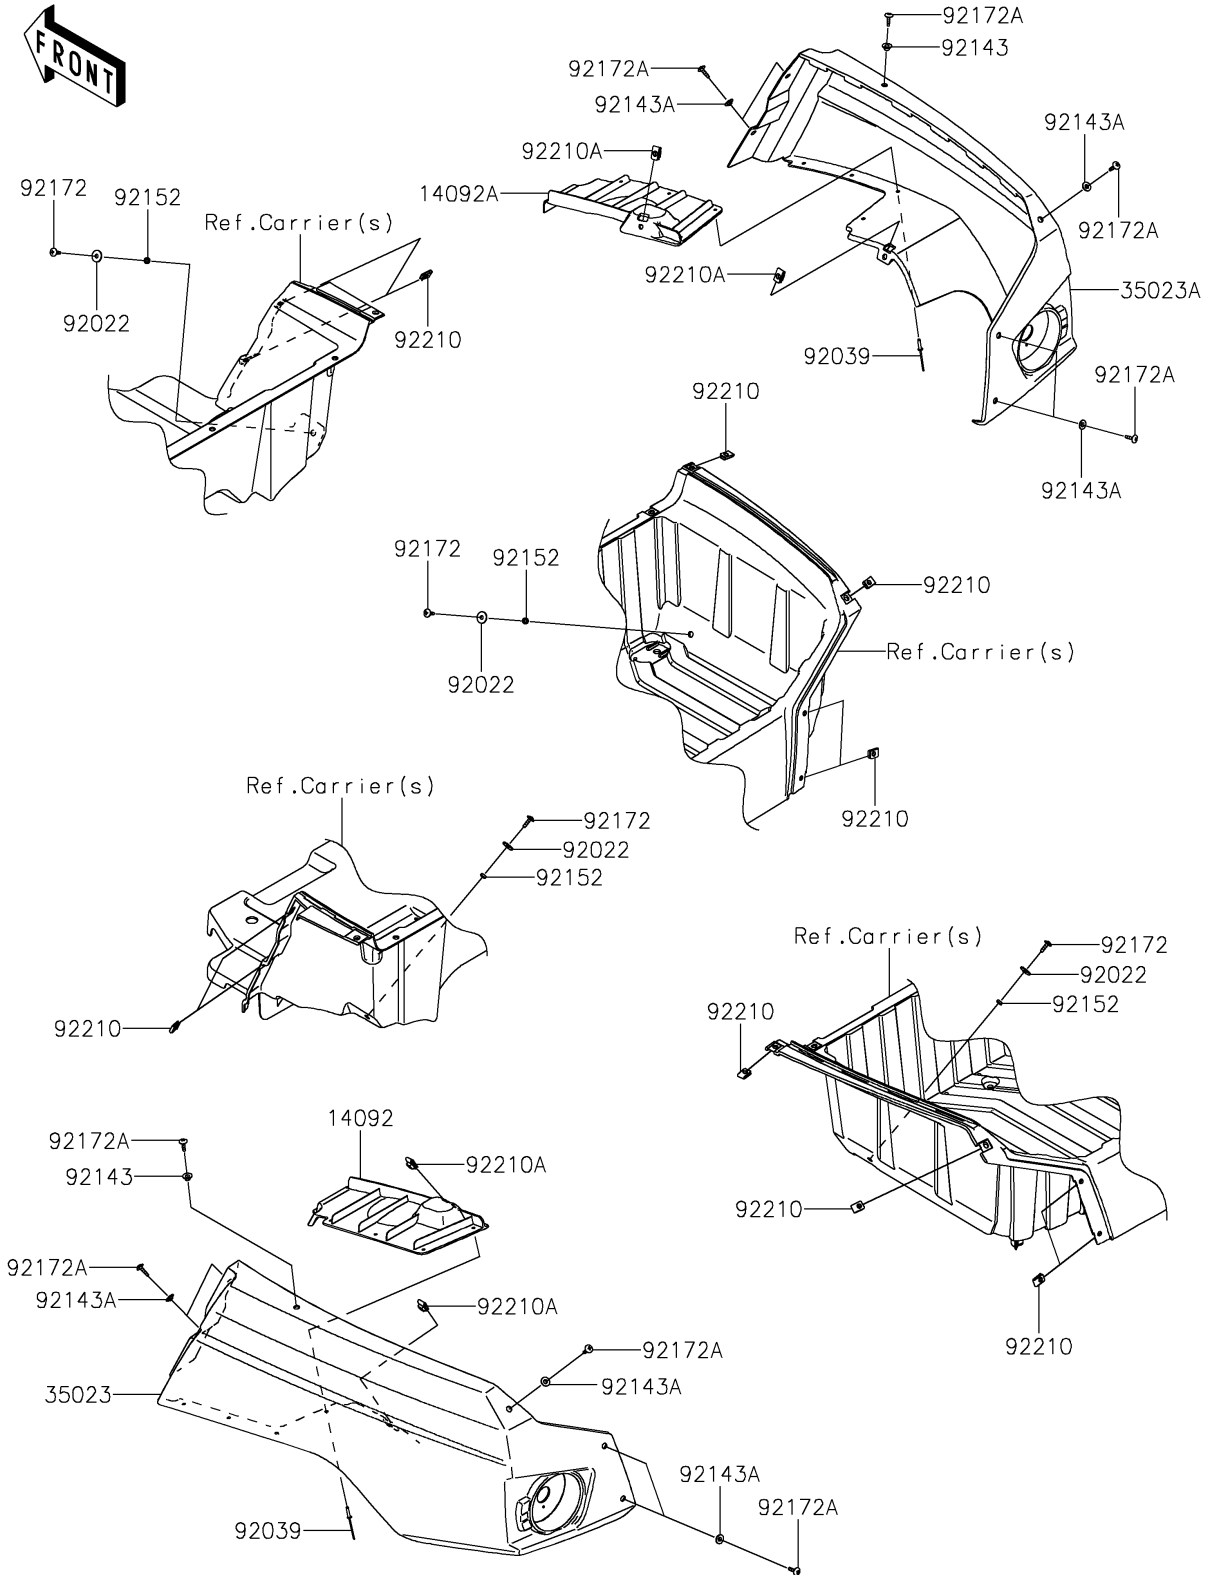

2021 TERYX4™ PARTS DIAGRAM

Rear Fender(s)

F2172

2021 TERYX4™ PARTS LIST

Rear Fender(s)

ITEM NAME	PART NUMBER	QUANTITY
COVER,INNER,LH (Ref # 14092)	14092-0863	1
COVER,INNER,RH (Ref # 14092A)	14092-0864	1
FENDER-REAR,LH,S.BLACK (Ref # 35023)	35023-0307-839	1
FENDER-REAR,RH,S.BLACK (Ref # 35023A)	35023-0308-839	1
WASHER,6.5X20X1.6,BLACK (Ref # 92022)	92022-1346	4
RIVET,5X23.3 (Ref # 92039)	92039-0769	8
COLLAR (Ref # 92143)	92143-1057	2
COLLAR (Ref # 92143A)	92143-1087	10
COLLAR,6.3X10X3 (Ref # 92152)	92152-1834	4
SCREW,6X18 (Ref # 92172)	92172-0002	4
SCREW,TAPPING,6X20 (Ref # 92172A)	92172-0488	12
NUT,LEAF SPRING,6MM (Ref # 92210)	92210-0624	12
NUT,6MM (Ref # 92210A)	92210-0891	4