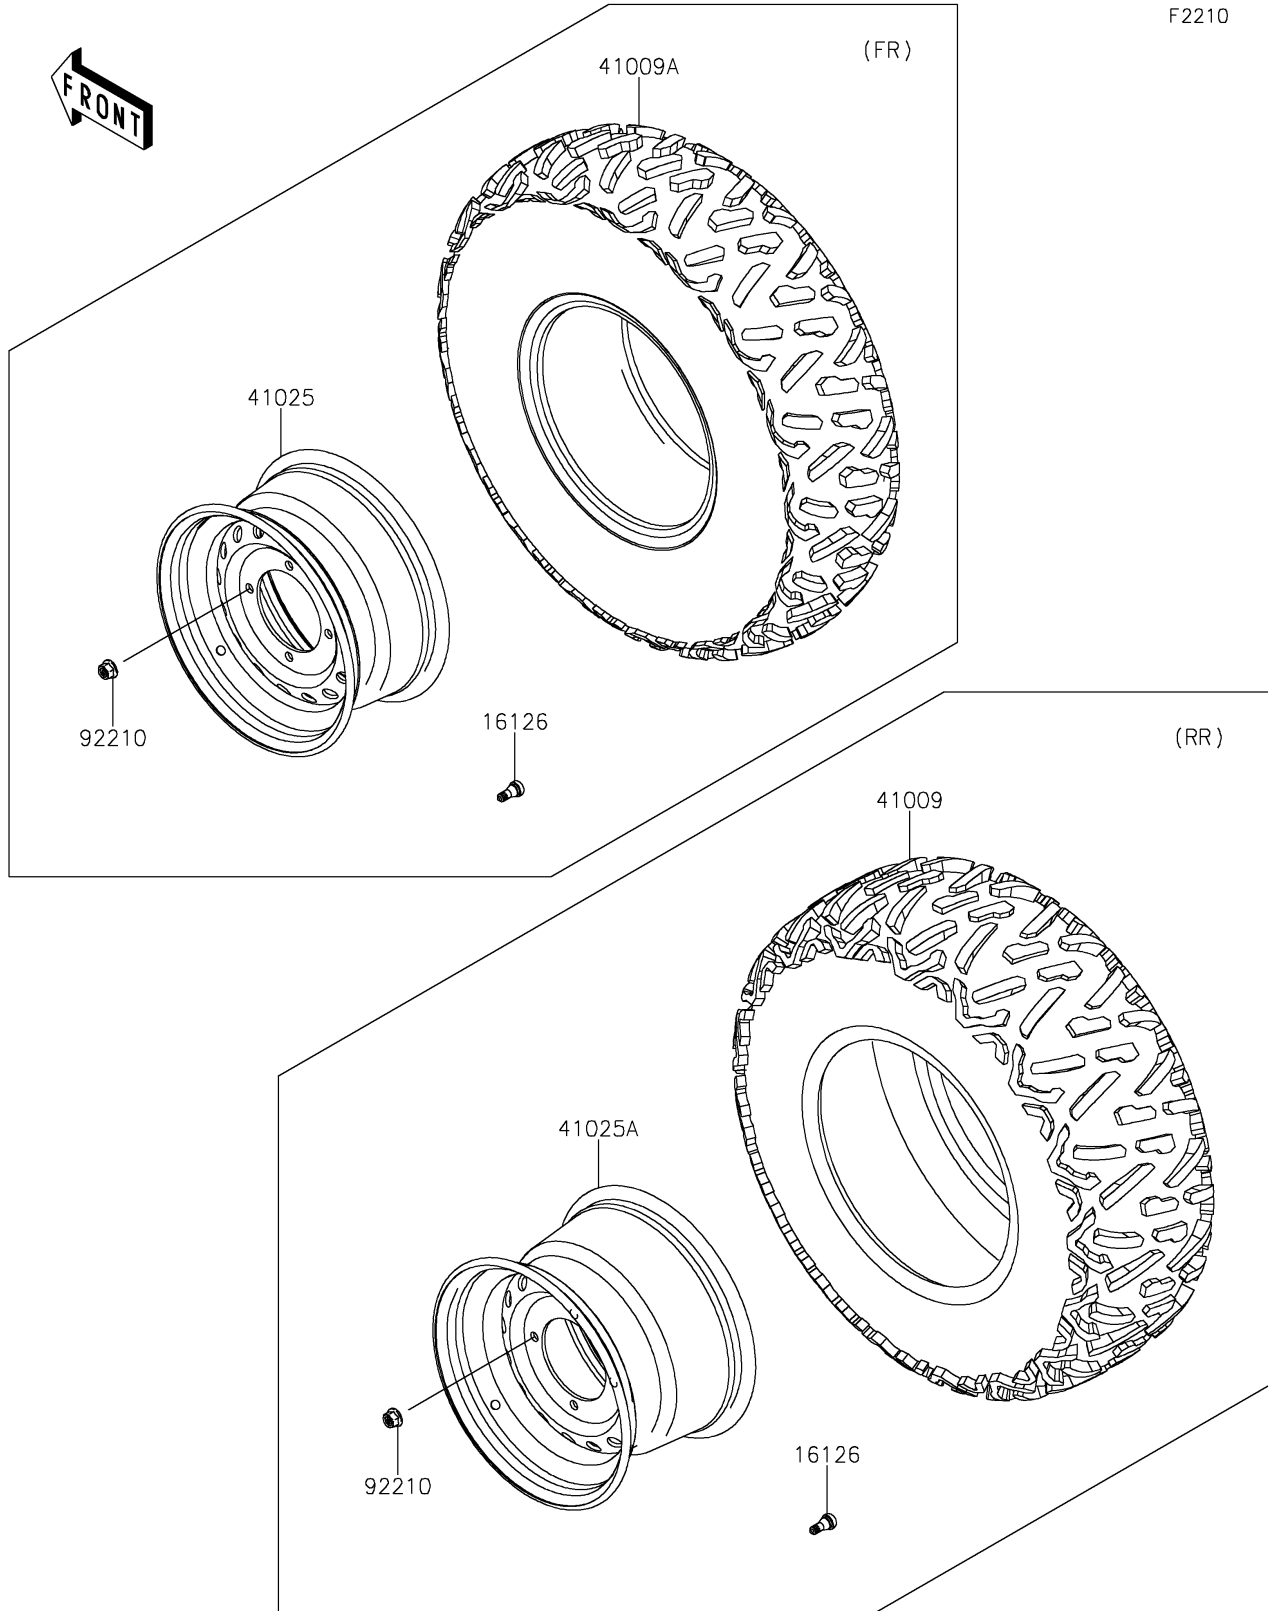

2021 TERYX4™ PARTS DIAGRAM

Wheels/Tires

F2210

2021 TERYX4™ PARTS LIST

Wheels/Tires

ITEM NAME	PART NUMBER	QUANTITY
VALVE (Ref # 16126)	16126-4001	4
TIRE,RR,26X11.00-12,MU10 (Ref # 41009)	41009-0506	2
TIRE,FR,26X9.00R12 6PLY,BIGHORN2 (Ref # 41009A)	41009-0511	2
RIM,FR,12X6.0AT,F.S.BLACK (Ref # 41025)	41025-0310-397	2
RIM,RR,12X8.0AT,F.S.BLACK (Ref # 41025A)	41025-0311-397	2
NUT,12MM (Ref # 92210)	92210-0603	16