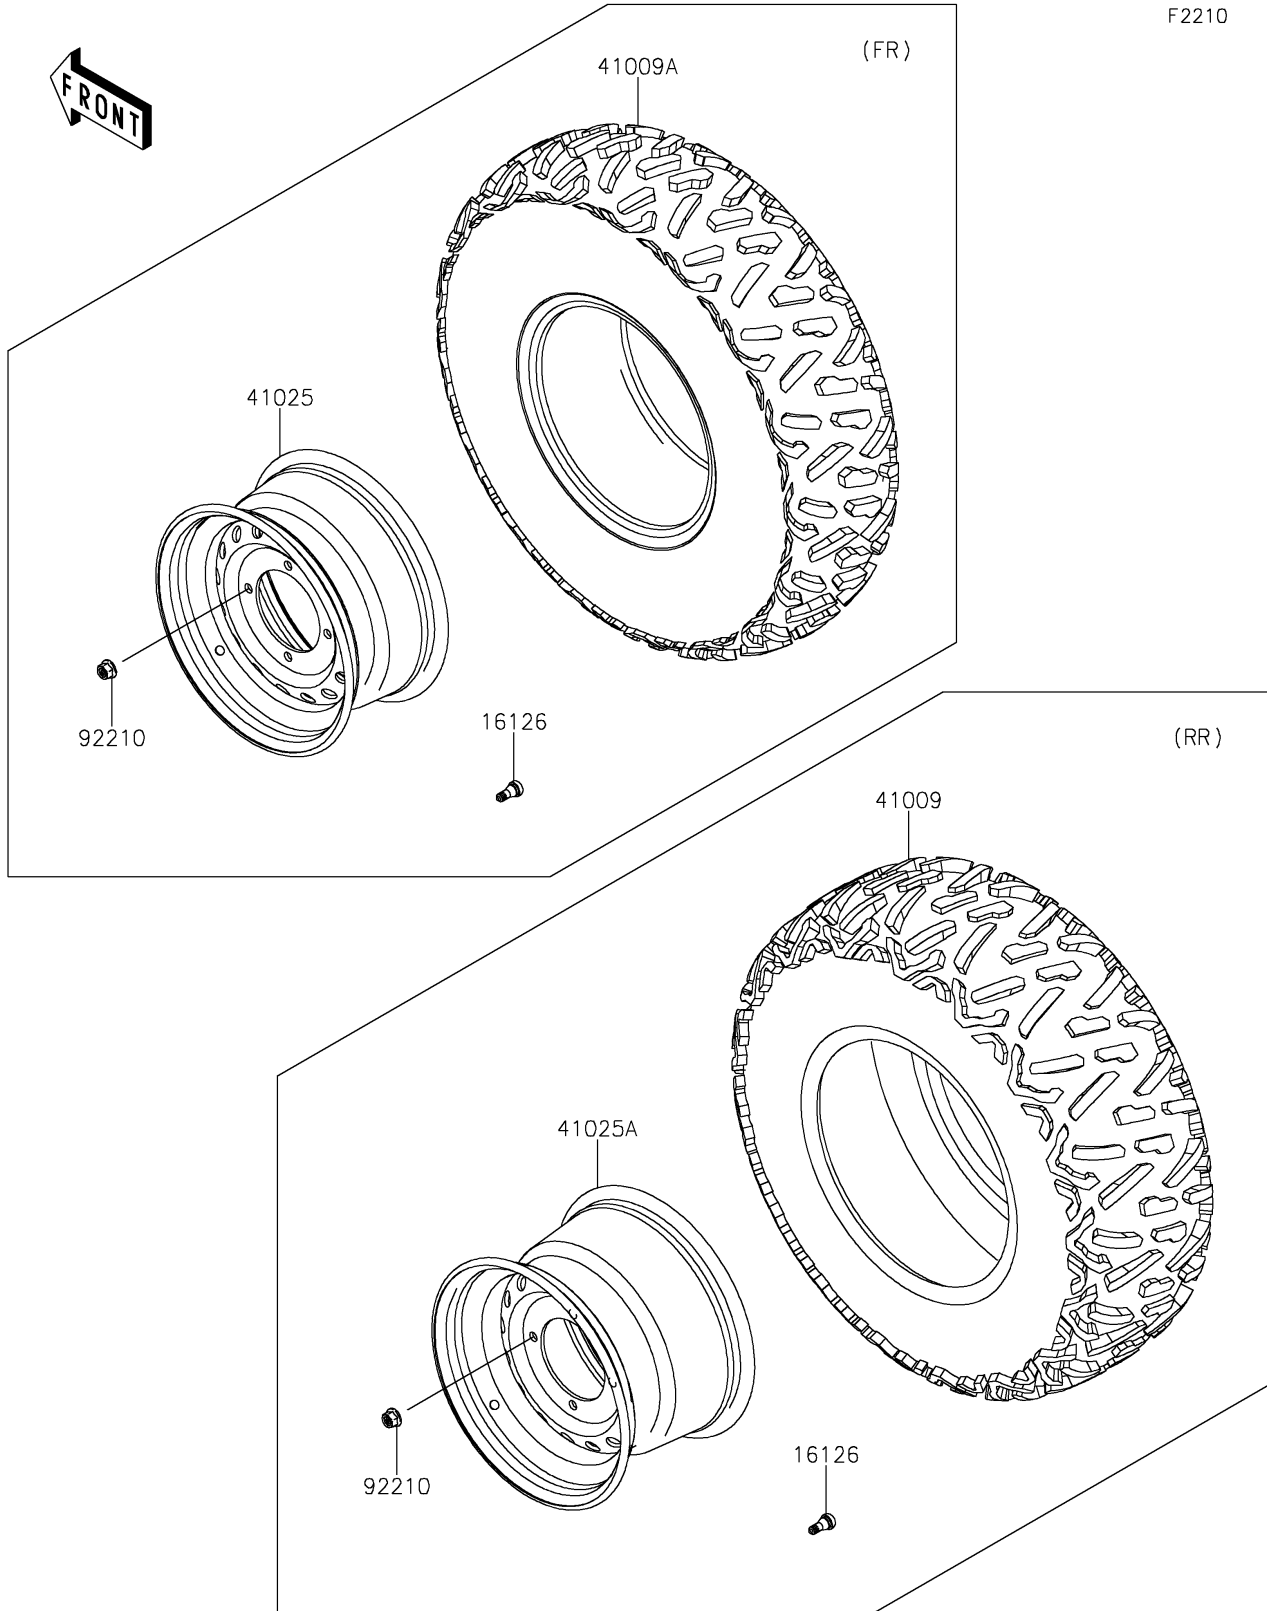

# 2021 TERYX4™ PARTS DIAGRAM

Wheels/Tires

F2210

## 2021 TERYX4™ PARTS LIST

### Wheels/Tires

ITEM NAME	PART NUMBER	QUANTITY
VALVE (Ref # 16126)	16126-4001	4
TIRE,RR,26X11.00-12,MU10 (Ref # 41009)	41009-0506	2
TIRE,FR,26X9.00R12 6PLY,BIGHORN2 (Ref # 41009A)	41009-0511	2
RIM,FR,12X6.0AT,F.S.BLACK (Ref # 41025)	41025-0310-397	2
RIM,RR,12X8.0AT,F.S.BLACK (Ref # 41025A)	41025-0311-397	2
NUT,12MM (Ref # 92210)	92210-0603	16