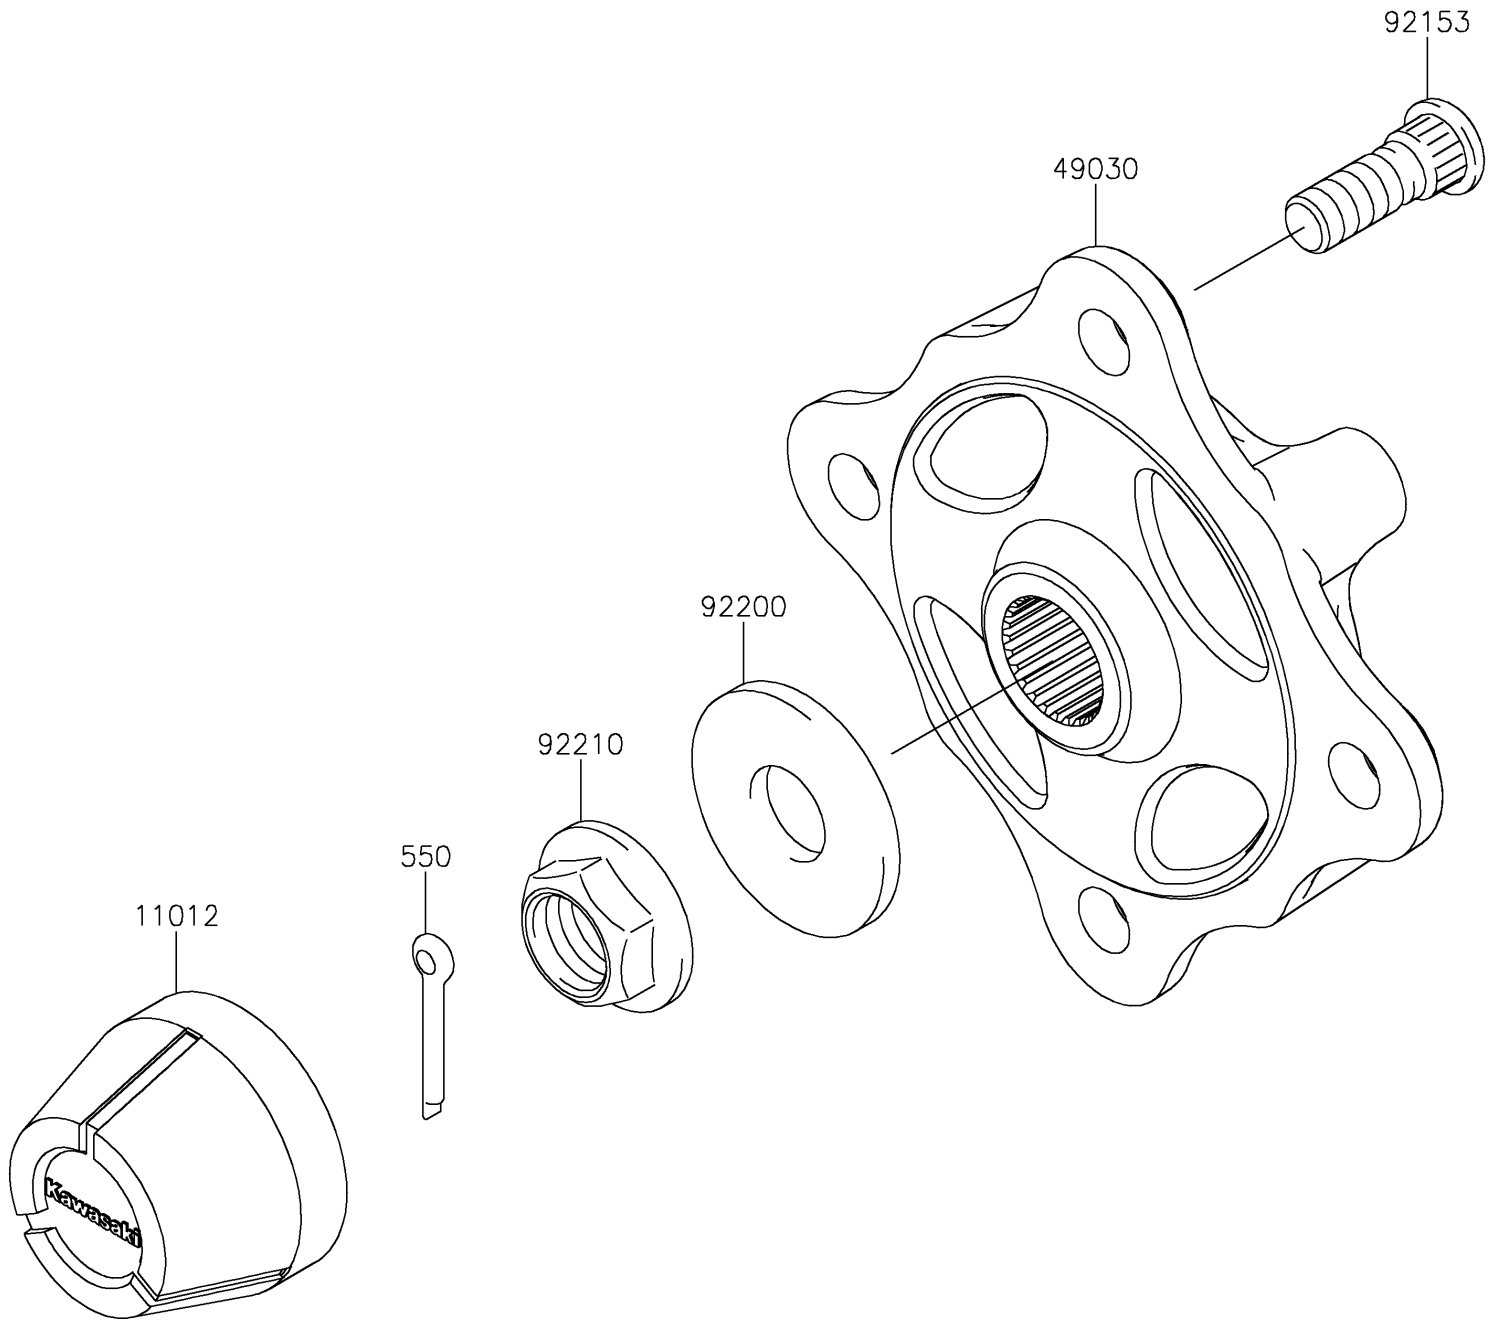

# 2021 TERYX4™ PARTS DIAGRAM

Front Hubs/Brakes

F2230

## 2021 TERYX4™ PARTS LIST

### Front Hubs/Brakes

ITEM NAME	PART NUMBER	QUANTITY
CAP,WHEEL (Ref # 11012)	11012-1969	2
HUB,FR (Ref # 49030)	49030-0560	2
BOLT,12MM (Ref # 92153)	92153-1915	8
WASHER,20.3X52.0X4.5 (Ref # 92200)	92200-1739	2
NUT,FLANGED,20MM (Ref # 92210)	92210-2093	2
PIN-COTTER,4.0X30 (Ref # 550)	550AA4030	2