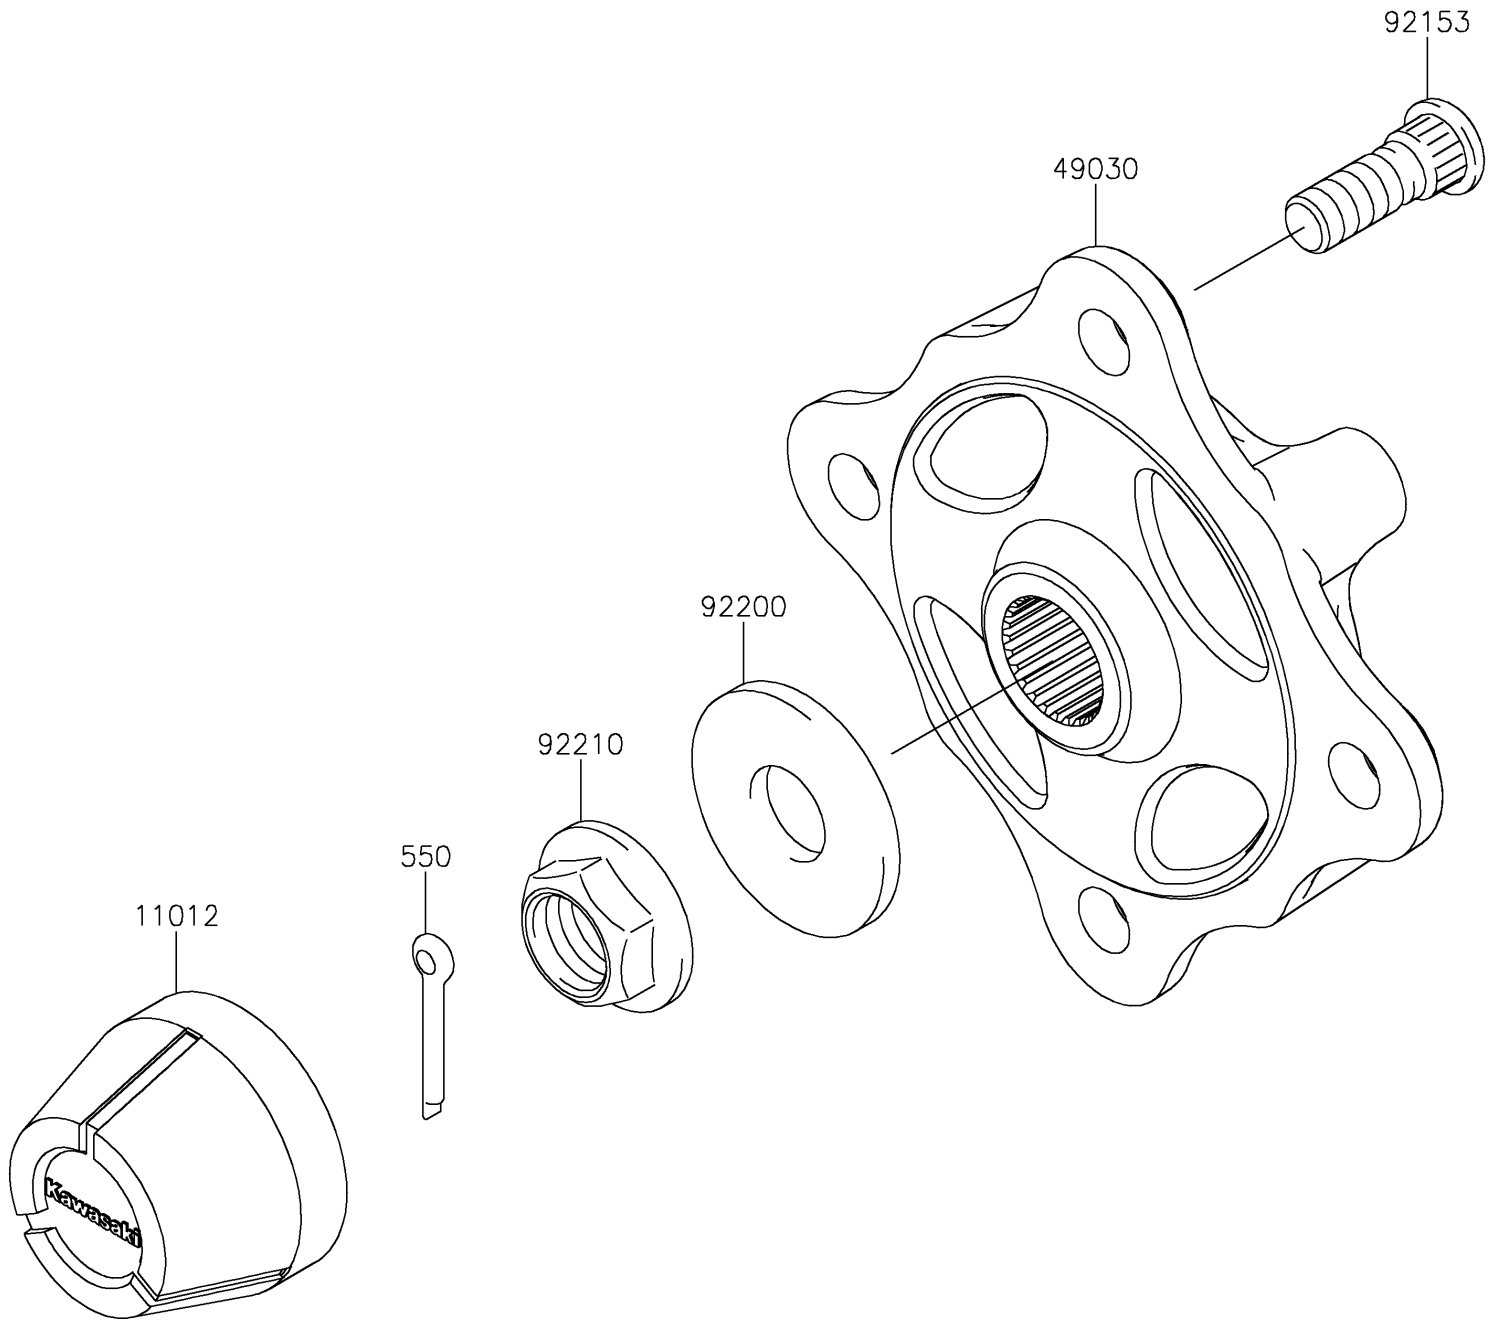

2021 TERYX4™ PARTS DIAGRAM

Front Hubs/Brakes

F2230

2021 TERYX4™ PARTS LIST

Front Hubs/Brakes

| ITEM NAME | PART NUMBER | QUANTITY |
|------------------------------------|-------------|----------|
| CAP,WHEEL (Ref # 11012) | 11012-1969 | 2 |
| HUB,FR (Ref # 49030) | 49030-0560 | 2 |
| BOLT,12MM (Ref # 92153) | 92153-1915 | 8 |
| WASHER,20.3X52.0X4.5 (Ref # 92200) | 92200-1739 | 2 |
| NUT,FLANGED,20MM (Ref # 92210) | 92210-2093 | 2 |
| PIN-COTTER,4.0X30 (Ref # 550) | 550AA4030 | 2 |