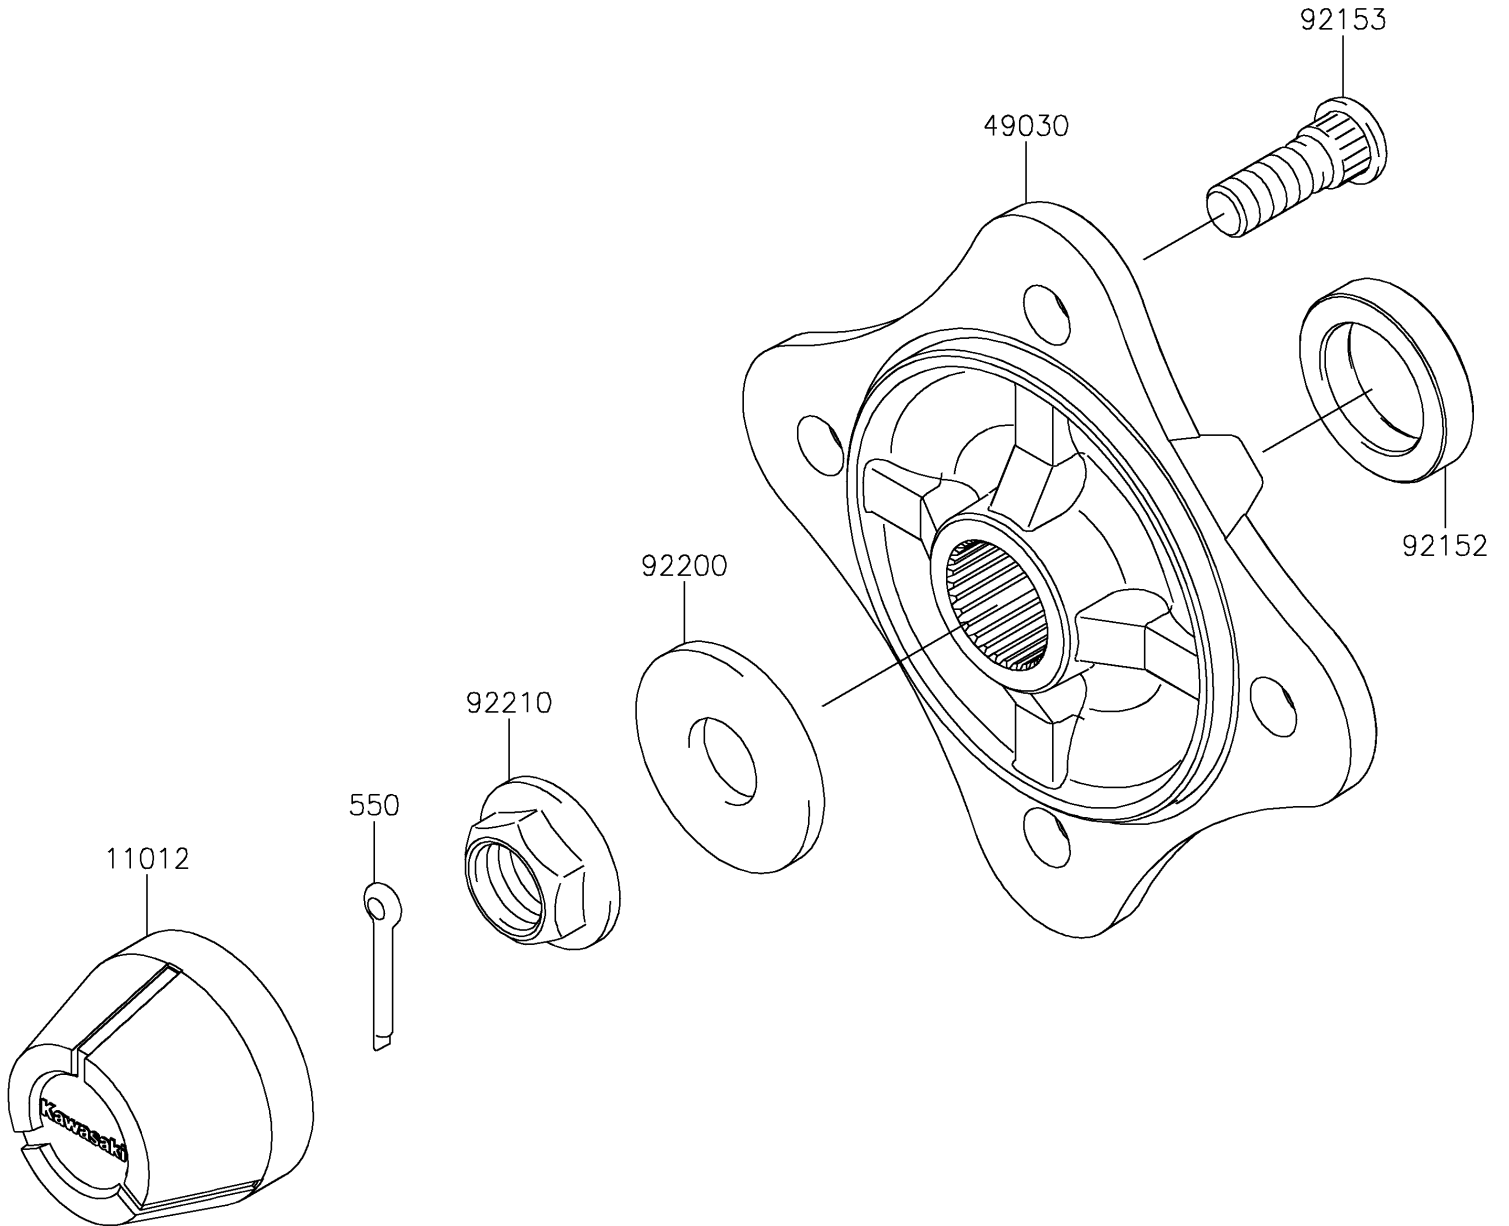

2021 TERYX4™ PARTS DIAGRAM

Rear Hubs/Brakes

F2240

2021 TERYX4™ PARTS LIST

Rear Hubs/Brakes

ITEM NAME	PART NUMBER	QUANTITY
CAP,WHEEL (Ref # 11012)	11012-1969	2
HUB,RR (Ref # 49030)	49030-0563	2
COLLAR,30.1X44X9 (Ref # 92152)	92152-1700	2
BOLT,12MM (Ref # 92153)	92153-1915	8
WASHER,20.3X52.0X4.5 (Ref # 92200)	92200-1739	2
NUT,FLANGED,20MM (Ref # 92210)	92210-2093	2
PIN-COTTER,4.0X30 (Ref # 550)	550AA4030	2