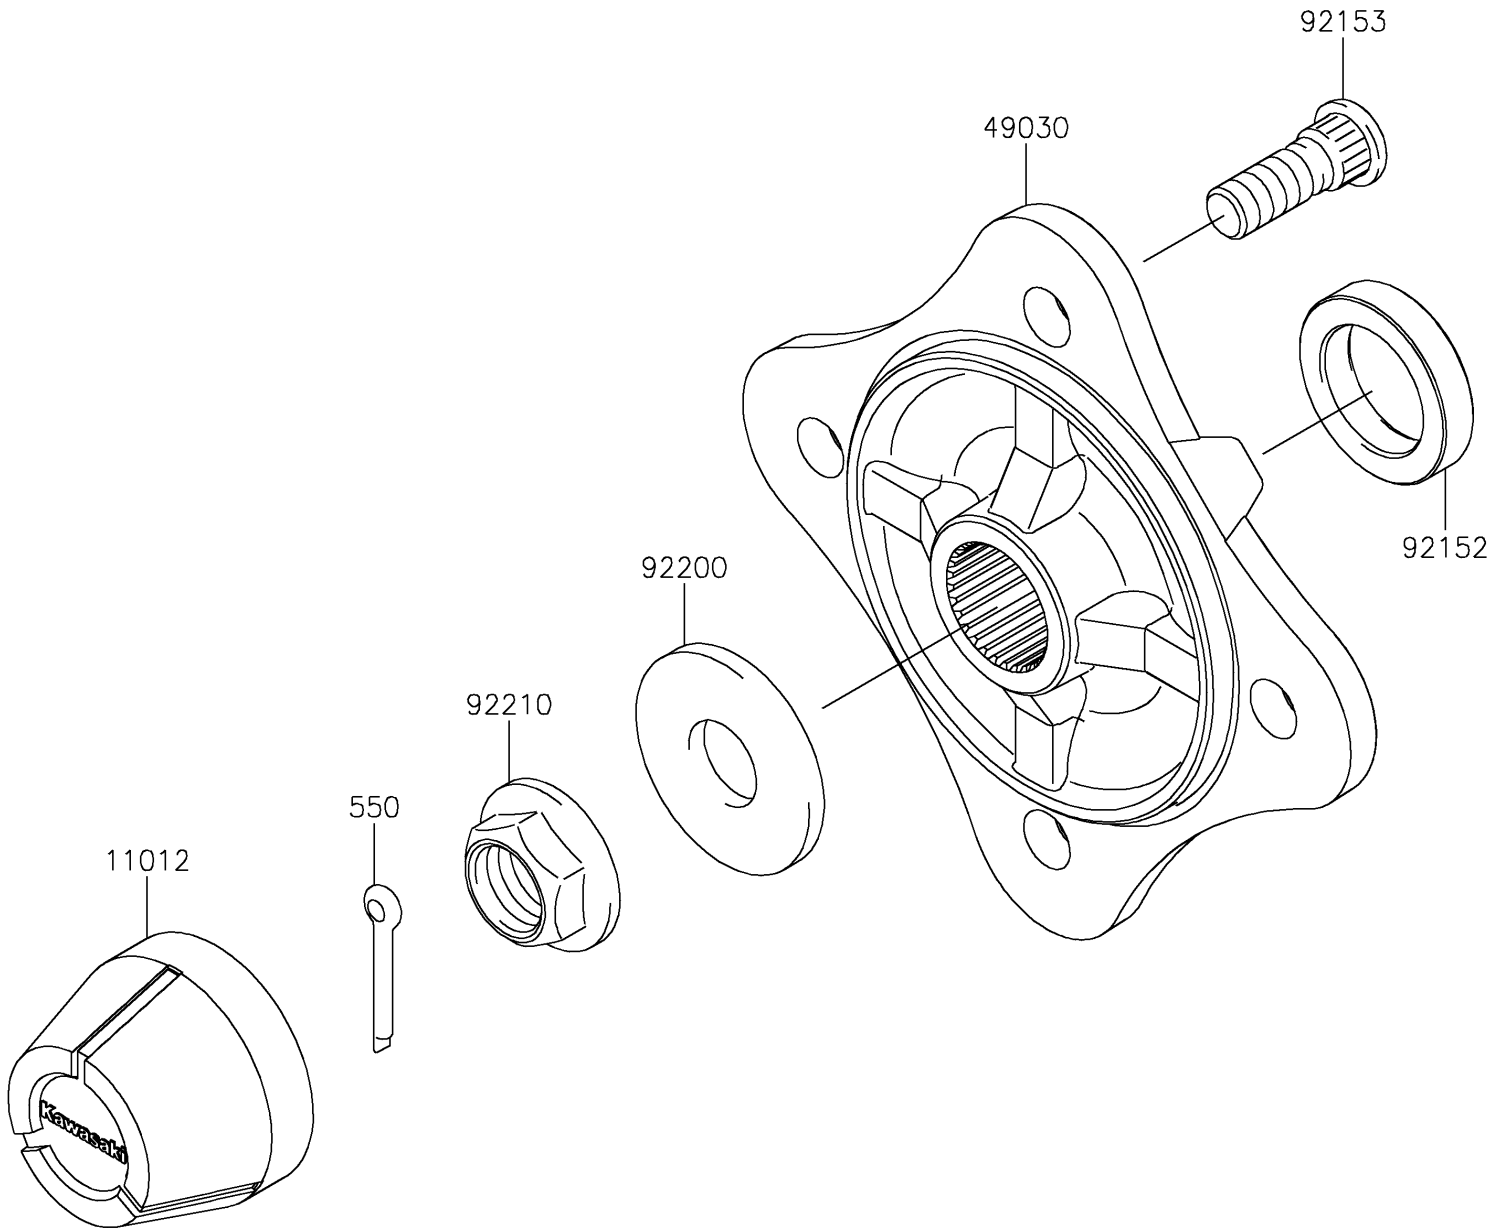

2021 TERYX4™ PARTS DIAGRAM

Rear Hubs/Brakes

F2240

2021 TERYX4™ PARTS LIST

Rear Hubs/Brakes

ITEM NAME	PART NUMBER	QUANTITY
CAP,WHEEL (Ref # 11012)	11012-1969	2
HUB,RR (Ref # 49030)	49030-0563	2
COLLAR,30.1X44X9 (Ref # 92152)	92152-1700	2
BOLT,12MM (Ref # 92153)	92153-1915	8
WASHER,20.3X52.0X4.5 (Ref # 92200)	92200-1739	2
NUT,FLANGED,20MM (Ref # 92210)	92210-2093	2
PIN-COTTER,4.0X30 (Ref # 550)	550AA4030	2