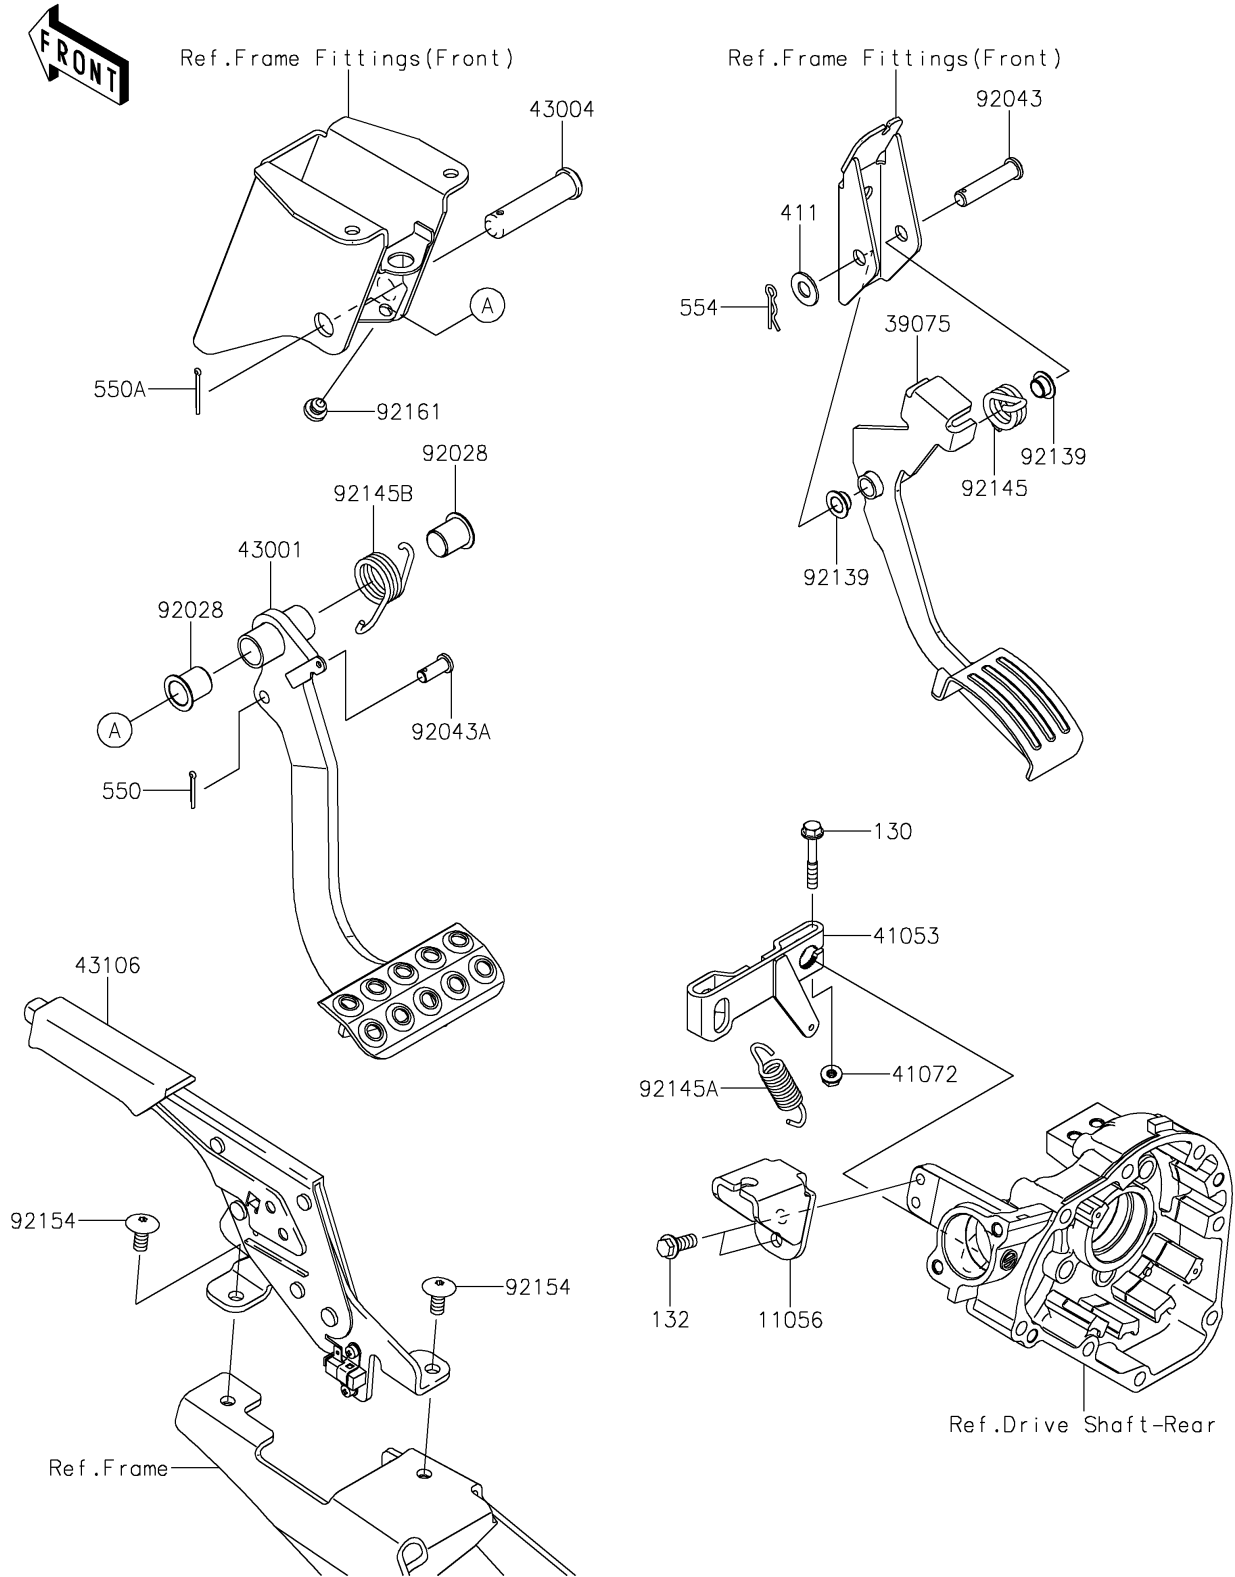

2021 TERYX4™ PARTS DIAGRAM

Brake Pedal/Throttle Lever

F2260

2021 TERYX4™ PARTS LIST

Brake Pedal/Throttle Lever

ITEM NAME	PART NUMBER	QUANTITY
BRACKET (Ref # 11056)	11056-2267	1
LEVER-THROTTLE (Ref # 39075)	39075-0019	1
LEVER-BRAKE CAM (Ref # 41053)	41053-0023	1
NUT,6MM (Ref # 41072)	41072-007	1
LEVER-BRAKE,PEDAL (Ref # 43001)	43001-0739	1
SHAFT-BRAKE (Ref # 43004)	43004-1128	1
LEVER-ASSY-PARKING BRAKE (Ref # 43106)	43106-0005	1
BUSHING (Ref # 92028)	92028-1571	2
PIN,10X42.5 (Ref # 92043)	92043-0707	1
PIN (Ref # 92043A)	92043-1039	1
BUSHING (Ref # 92139)	92139-0230	2
SPRING,THROTTLE (Ref # 92145)	92145-0831	1
SPRING,BRAKE CAM LEVER (Ref # 92145A)	92145-0880	1
SPRING,BRAKE PEDAL RETURN (Ref # 92145B)	92145-1615	1
BOLT-FLANGED,8X18 (Ref # 92154)	92154-2692	2
DAMPER (Ref # 92161)	92161-1084	1
BOLT-FLANGED,6X40 (Ref # 130)	130CA0640	1
BOLT-FLANGED-SMALL,8X20 (Ref # 132)	132BA0820	2
WASHER-PLAIN,10MM (Ref # 411)	411AA1000	1
PIN-COTTER,2.5X18 (Ref # 550)	550AA2518	1
PIN-COTTER,2.5X25 (Ref # 550A)	550AA2525	1
PIN-SNAP,10MM (Ref # 554)	554DA1000	1