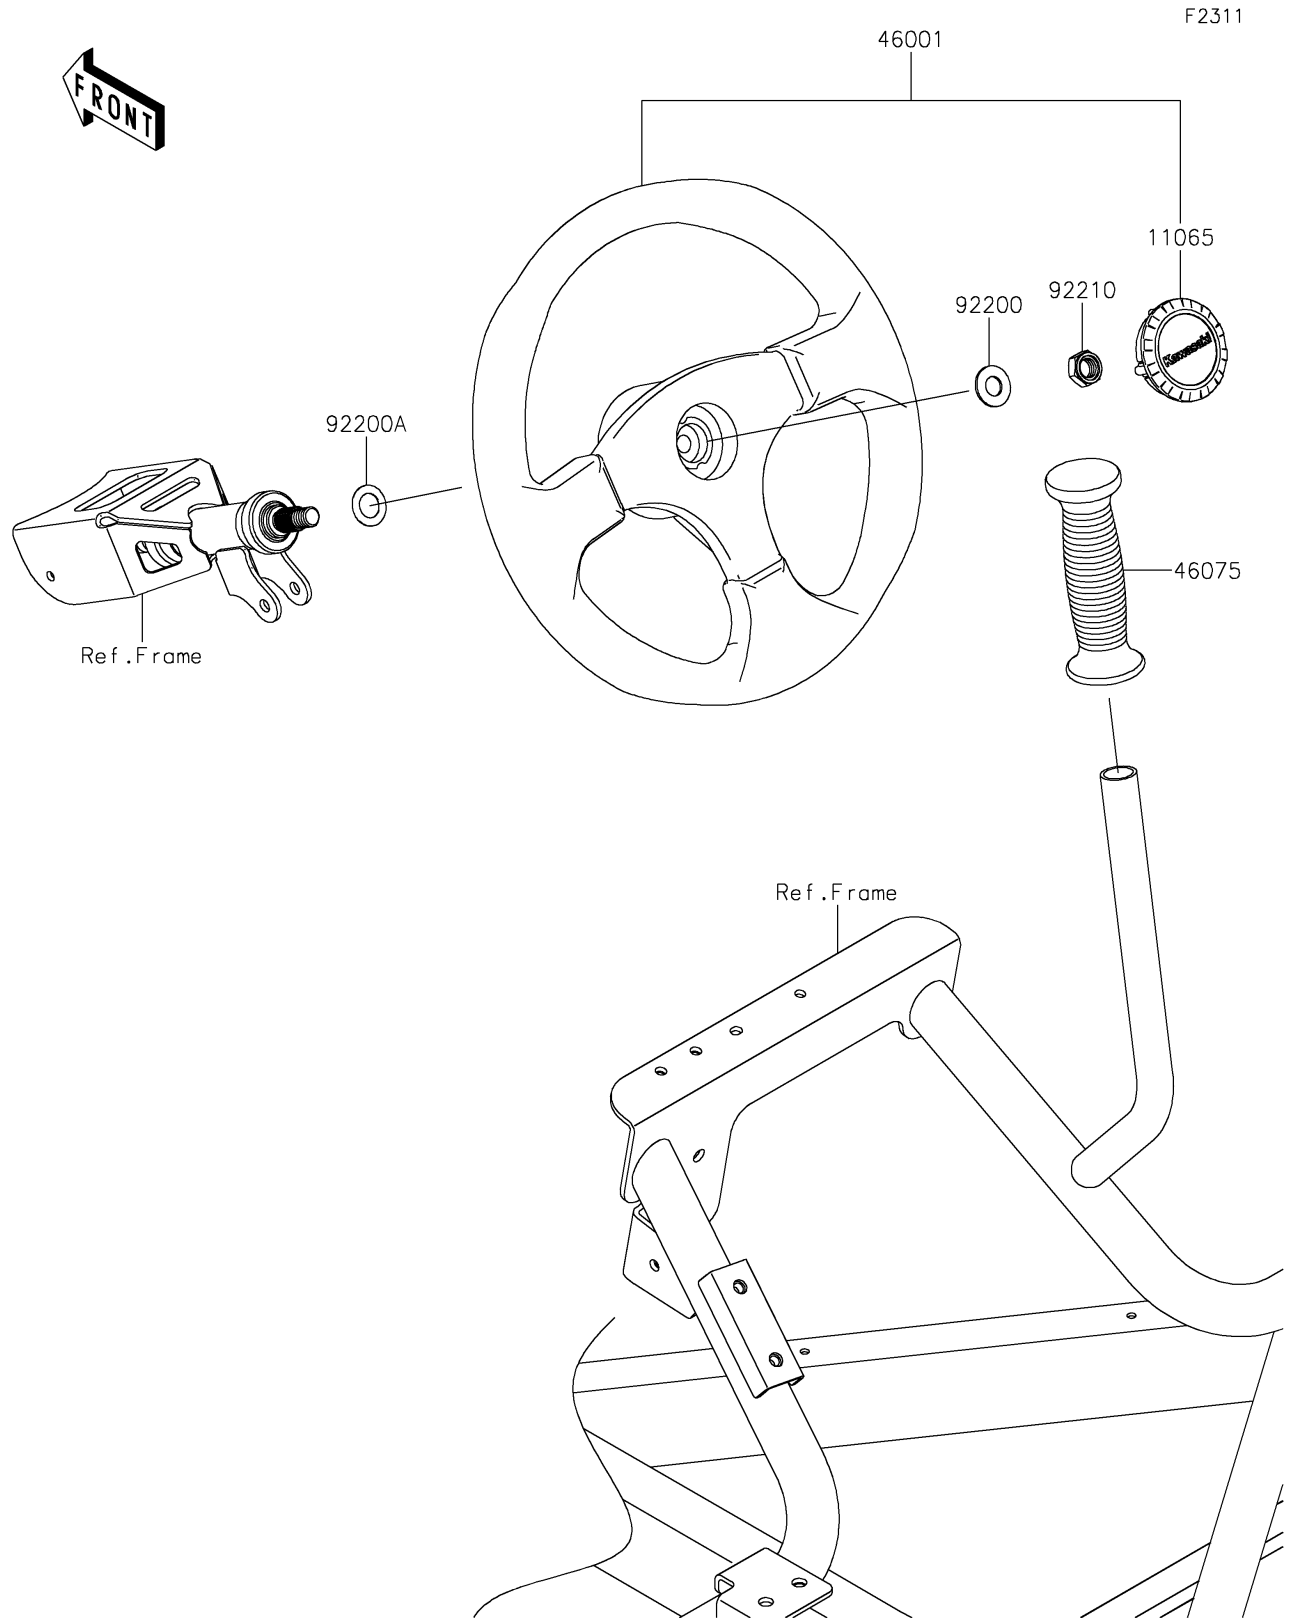

2021 TERYX4™ PARTS DIAGRAM

Steering Wheel

2021 TERYX4™ PARTS LIST

Steering Wheel

ITEM NAME	PART NUMBER	QUANTITY
CAP,HANDLE (Ref # 11065)	11065-0171	1
HANDLE-ASSY (Ref # 46001)	46001-0005	1
GRIP (Ref # 46075)	46075-0582	1
WASHER,12.1X25X1.6 (Ref # 92200)	92200-0455	1
WASHER,15X25X1.6 (Ref # 92200A)	92200-0460	1
NUT,LOCK,12MM (Ref # 92210)	92210-1249	1