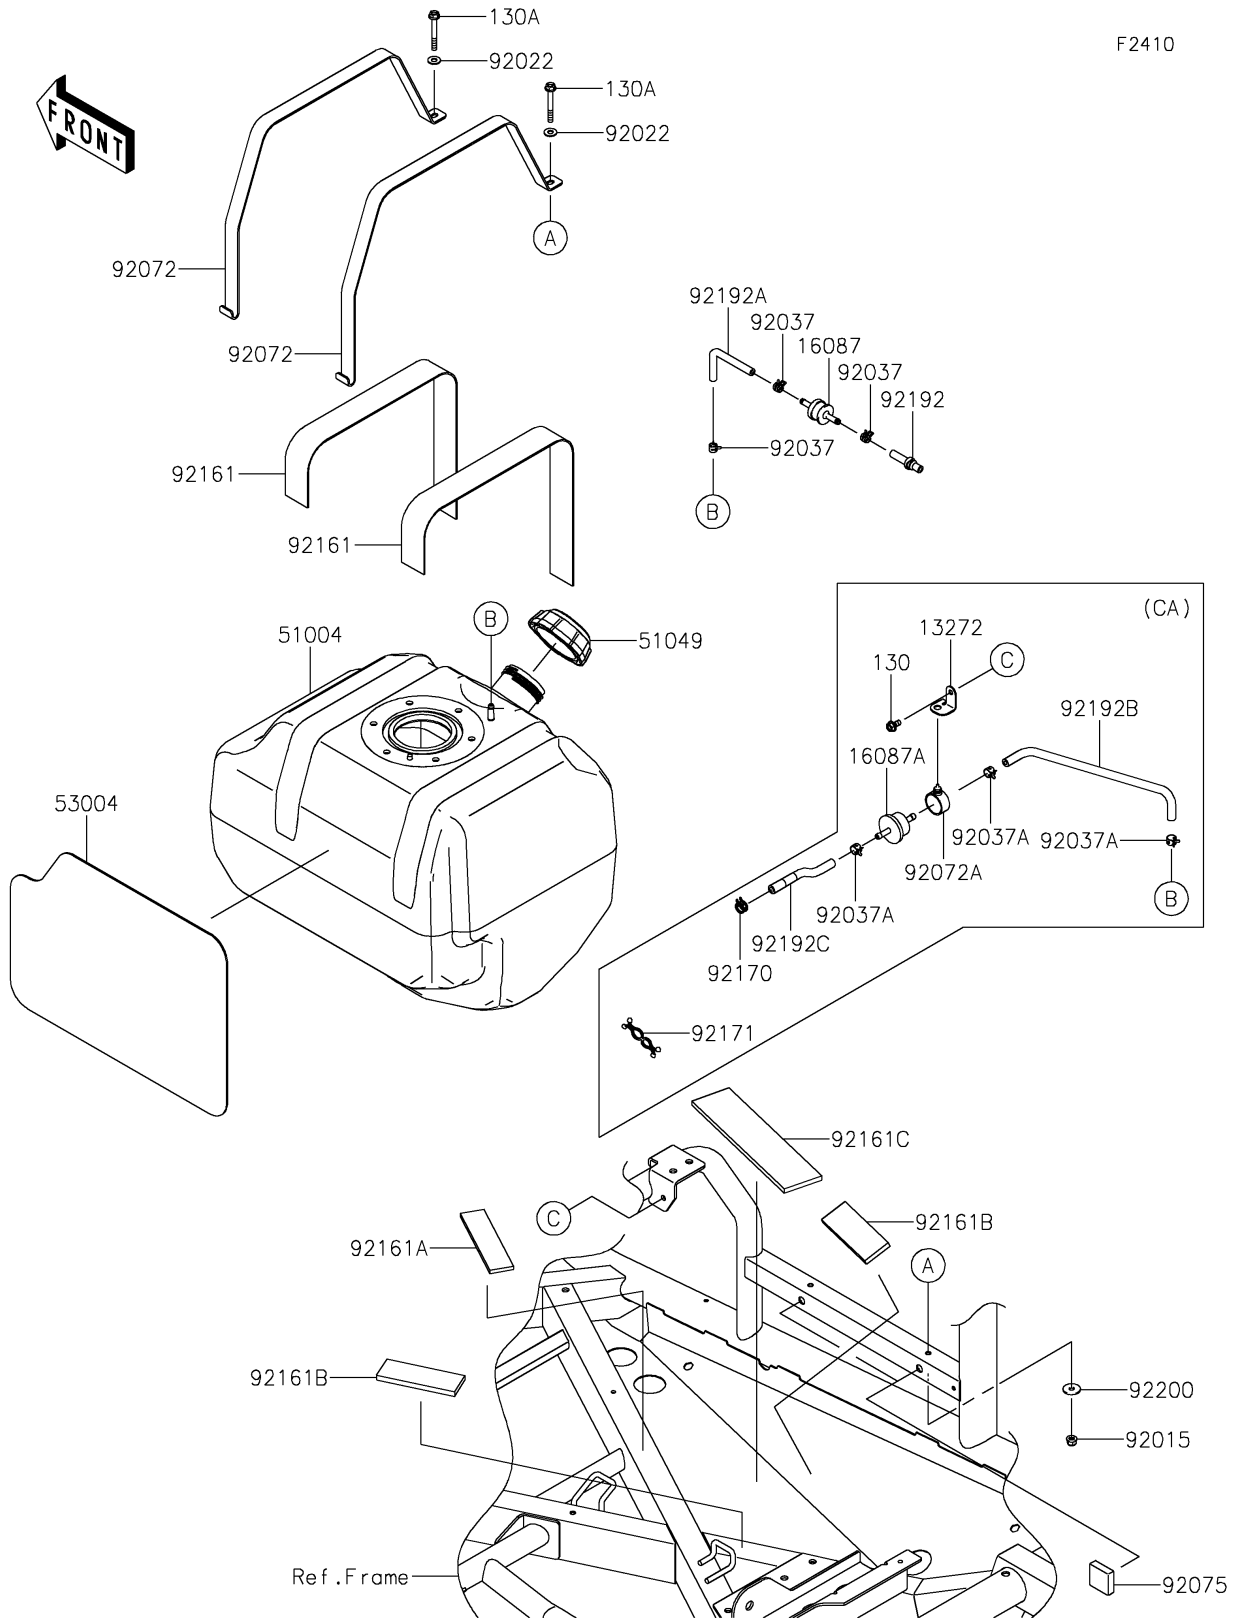

# 2021 TERYX4™ PARTS DIAGRAM

Fuel Tank

## 2021 TERYX4™ PARTS LIST

### Fuel Tank

ITEM NAME	PART NUMBER	QUANTITY
PLATE (Ref # 13272)	13272-2276	1
VALVE-CHECK (Ref # 16087)	16087-0008	1
VALVE-CHECK (Ref # 16087A)	16087-0011	1
TANK-FUEL (Ref # 51004)	51004-0002	1
CAP-TANK,FUEL (Ref # 51049)	51049-0718	1
MAT (Ref # 53004)	53004-0554	1
NUT,LOCK,FLANGED,6MM (Ref # 92015)	92015-1339	2
WASHER,7X16X1.2 (Ref # 92022)	92022-1344	2
CLAMP,TUBE (Ref # 92037)	92037-1461	3
CLAMP (Ref # 92037A)	92037-2113	3
BAND,FUEL TANK (Ref # 92072)	92072-0704	2
BAND (Ref # 92072A)	92072-0852	1
DAMPER (Ref # 92075)	92075-1882	2
DAMPER,FUEL TANK (Ref # 92161)	92161-0794	2
DAMPER,31.1X130X5 (Ref # 92161A)	92161-0936	1
DAMPER,38X105X7 (Ref # 92161B)	92161-0948	2
DAMPER,55X225X6.35 (Ref # 92161C)	92161-1811	1
CLAMP (Ref # 92170)	92170-2082	1
CLAMP (Ref # 92171)	92171-0476	1
TUBE,FRAME PIPE-CHECK VALVE (Ref # 92192)	92192-0068	1
TUBE,VENT (Ref # 92192A)	92192-0949	1
TUBE,5X10.4X40/240 (Ref # 92192B)	92192-1735	1
TUBE,FILTER-CHECK VALVE (Ref # 92192C)	92192-2259	1
WASHER,6.5X22X1.6 (Ref # 92200)	92200-1087	2
BOLT-FLANGED,6X12 (Ref # 130)	130BA0612	1
BOLT-FLANGED,6X50 (Ref # 130A)	130BA0650	2