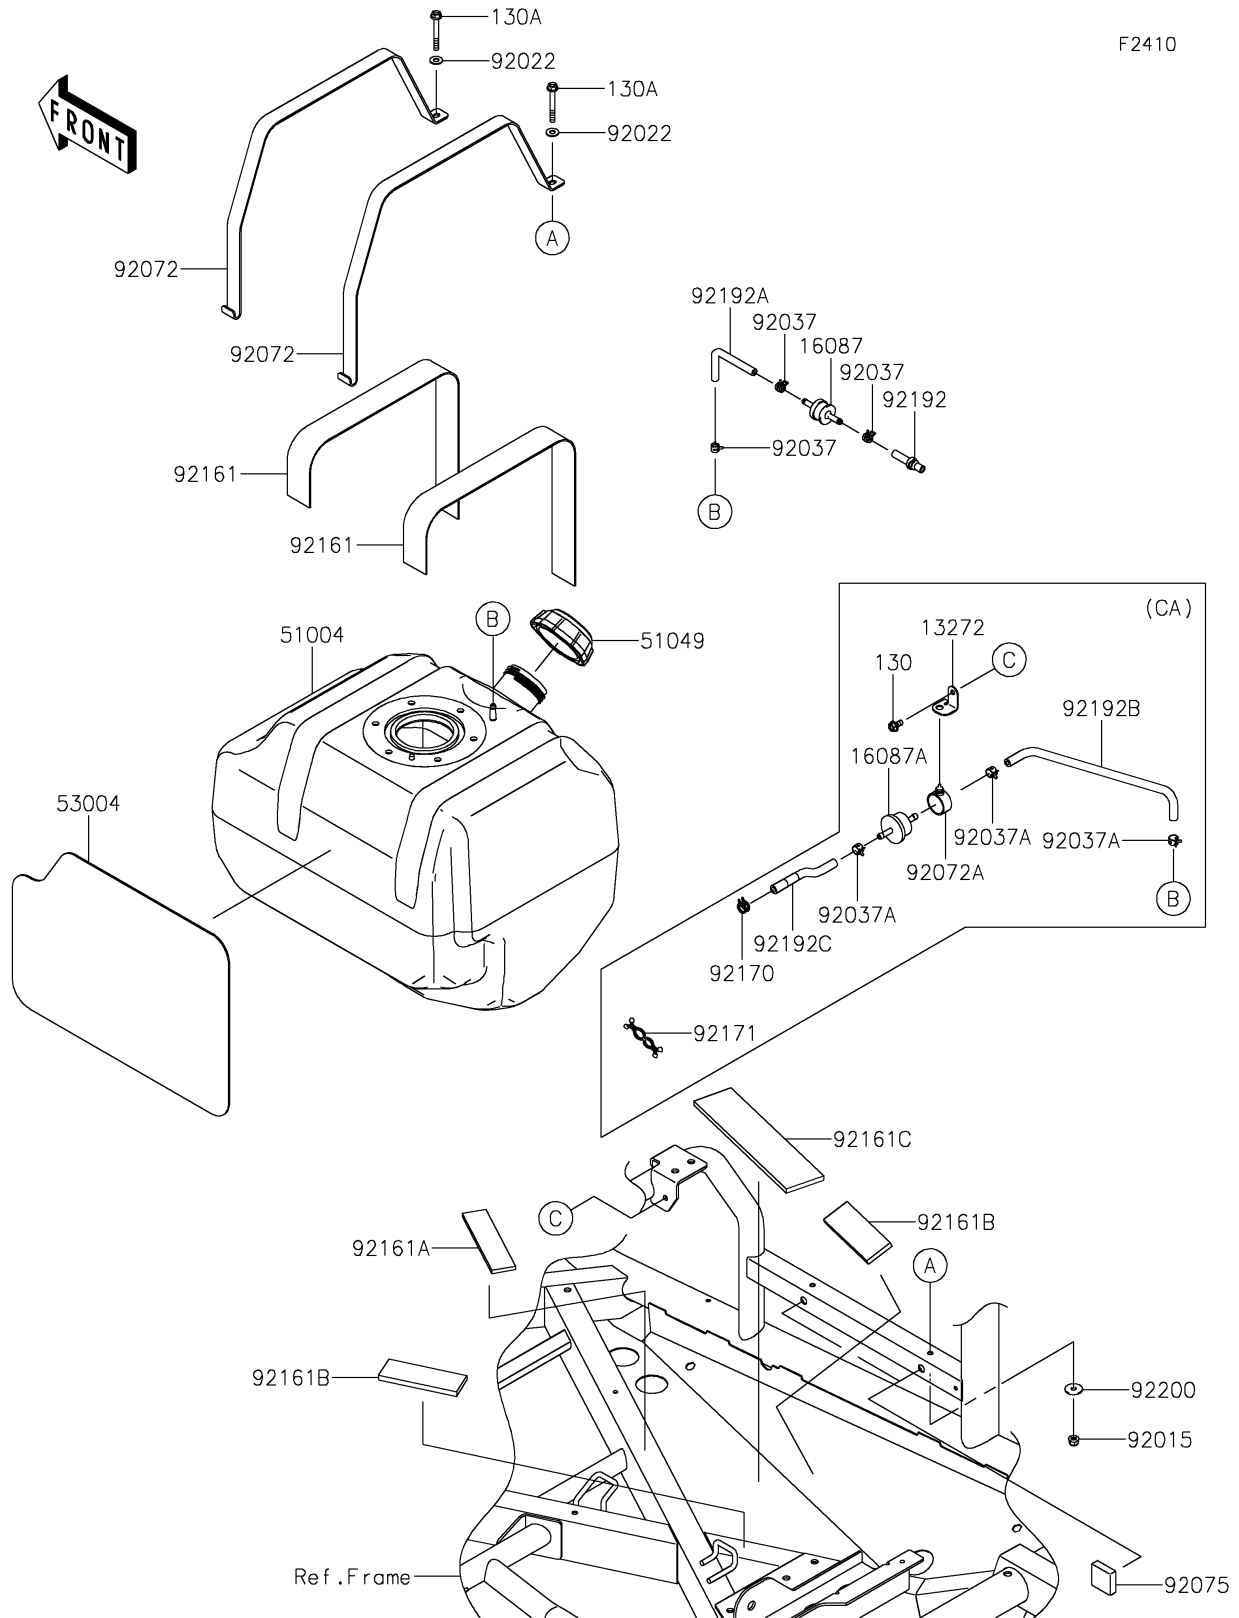

2021 TERYX4™ PARTS DIAGRAM

Fuel Tank

2021 TERYX4™ PARTS LIST

Fuel Tank

ITEM NAME	PART NUMBER	QUANTITY
PLATE (Ref # 13272)	13272-2276	1
VALVE-CHECK (Ref # 16087)	16087-0008	1
VALVE-CHECK (Ref # 16087A)	16087-0011	1
TANK-FUEL (Ref # 51004)	51004-0002	1
CAP-TANK,FUEL (Ref # 51049)	51049-0718	1
MAT (Ref # 53004)	53004-0554	1
NUT,LOCK,FLANGED,6MM (Ref # 92015)	92015-1339	2
WASHER,7X16X1.2 (Ref # 92022)	92022-1344	2
CLAMP,TUBE (Ref # 92037)	92037-1461	3
CLAMP (Ref # 92037A)	92037-2113	3
BAND,FUEL TANK (Ref # 92072)	92072-0704	2
BAND (Ref # 92072A)	92072-0852	1
DAMPER (Ref # 92075)	92075-1882	2
DAMPER,FUEL TANK (Ref # 92161)	92161-0794	2
DAMPER,31.1X130X5 (Ref # 92161A)	92161-0936	1
DAMPER,38X105X7 (Ref # 92161B)	92161-0948	2
DAMPER,55X225X6.35 (Ref # 92161C)	92161-1811	1
CLAMP (Ref # 92170)	92170-2082	1
CLAMP (Ref # 92171)	92171-0476	1
TUBE,FRAME PIPE-CHECK VALVE (Ref # 92192)	92192-0068	1
TUBE,VENT (Ref # 92192A)	92192-0949	1
TUBE,5X10.4X40/240 (Ref # 92192B)	92192-1735	1
TUBE,FILTER-CHECK VALVE (Ref # 92192C)	92192-2259	1
WASHER,6.5X22X1.6 (Ref # 92200)	92200-1087	2
BOLT-FLANGED,6X12 (Ref # 130)	130BA0612	1
BOLT-FLANGED,6X50 (Ref # 130A)	130BA0650	2