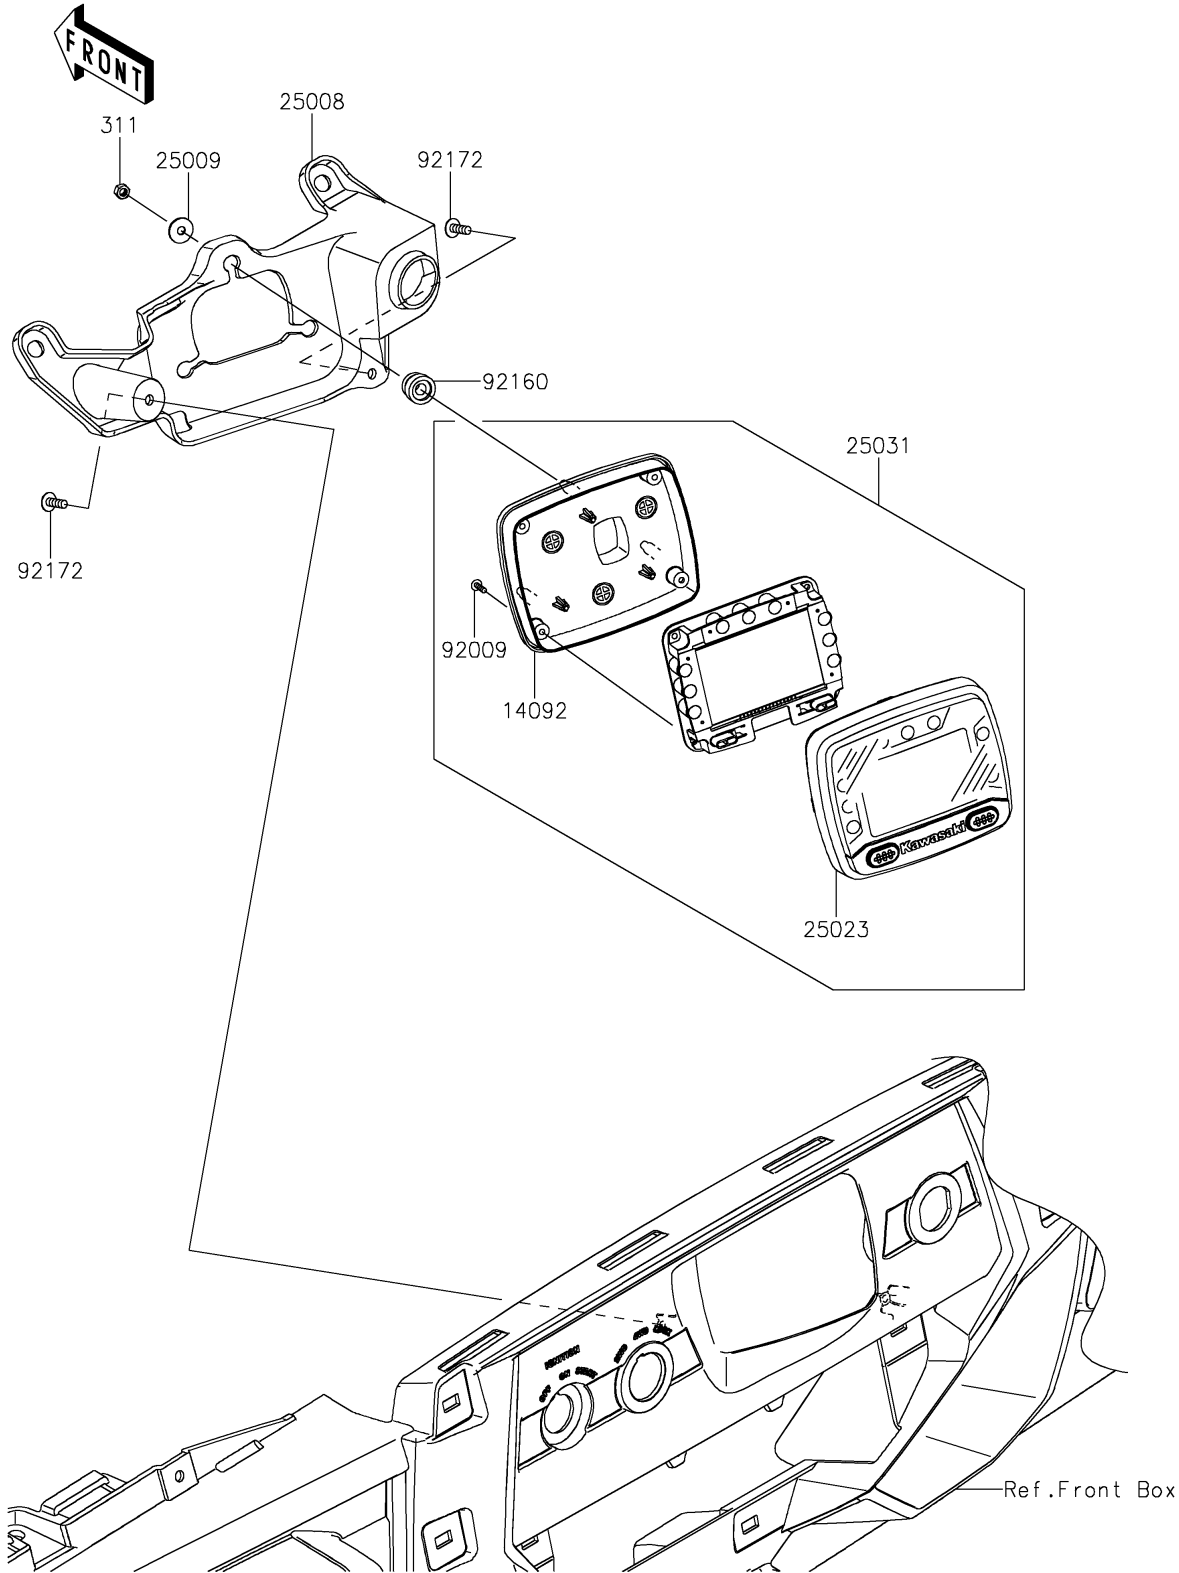

# 2021 TERYX4™ PARTS DIAGRAM

Meter(s)

F2530

## 2021 TERYX4™ PARTS LIST

Meter(s)

ITEM NAME	PART NUMBER	QUANTITY
COVER,METER,LWR (Ref # 14092)	14092-0834	1
BRACKET-METER (Ref # 25008)	25008-0043	1
WASHER,5.2X16X1.2 (Ref # 25009)	25009-004	3
COVER-METER CASE,UPP (Ref # 25023)	25023-0075	1
METER-ASSY,LCD (Ref # 25031)	25031-0692	1
SCREW,TAPPING,3X12 (Ref # 92009)	92009-1255	4
DAMPER (Ref # 92160)	92160-1460	3
SCREW,TAPPING,5X14 (Ref # 92172)	92172-0265	2
NUT-HEX,5MM (Ref # 311)	311AB0500	3