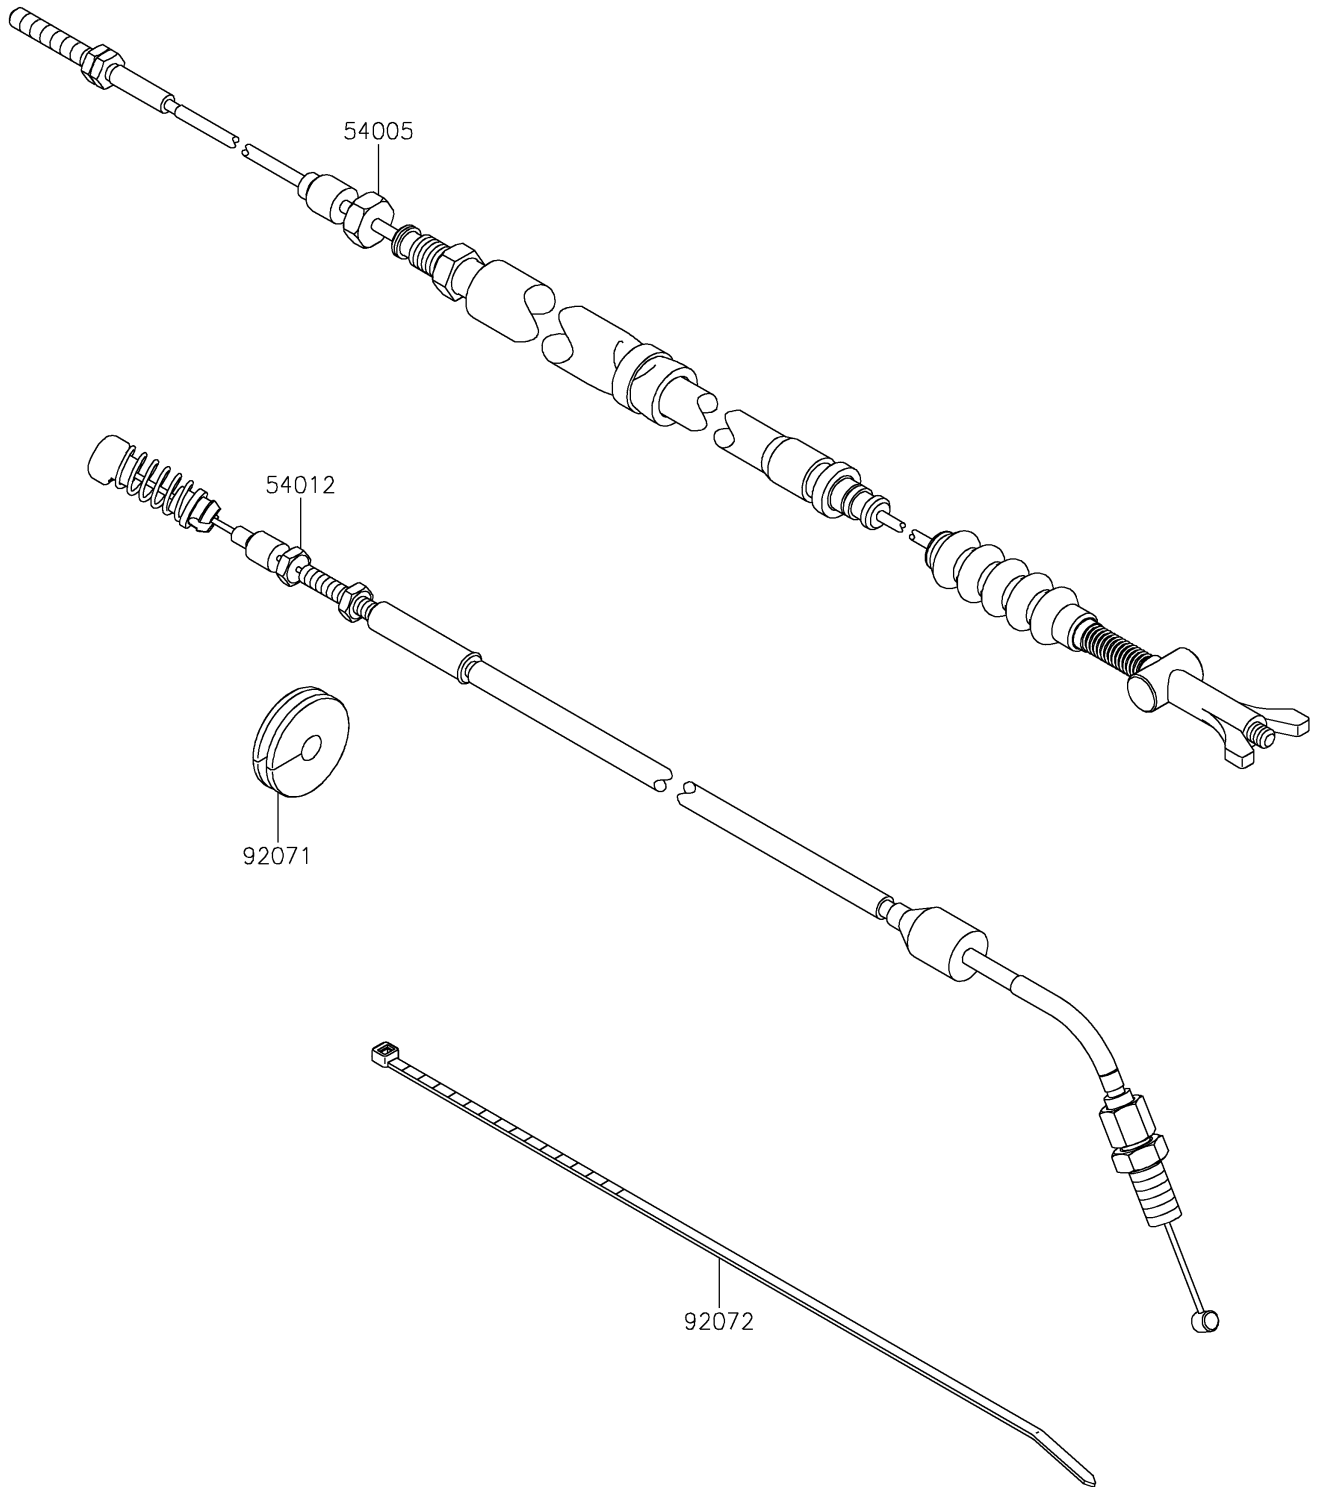

2021 TERYX4™ PARTS DIAGRAM

Cables

F2540

2021 TERYX4™ PARTS LIST

Cables

ITEM NAME	PART NUMBER	QUANTITY
CABLE-BRAKE (Ref # 54005)	54005-0042	1
CABLE-THROTTLE (Ref # 54012)	54012-0700	1
GROMMET (Ref # 92071)	92071-1136	1
BAND,L=292.1 (Ref # 92072)	92072-3509	1