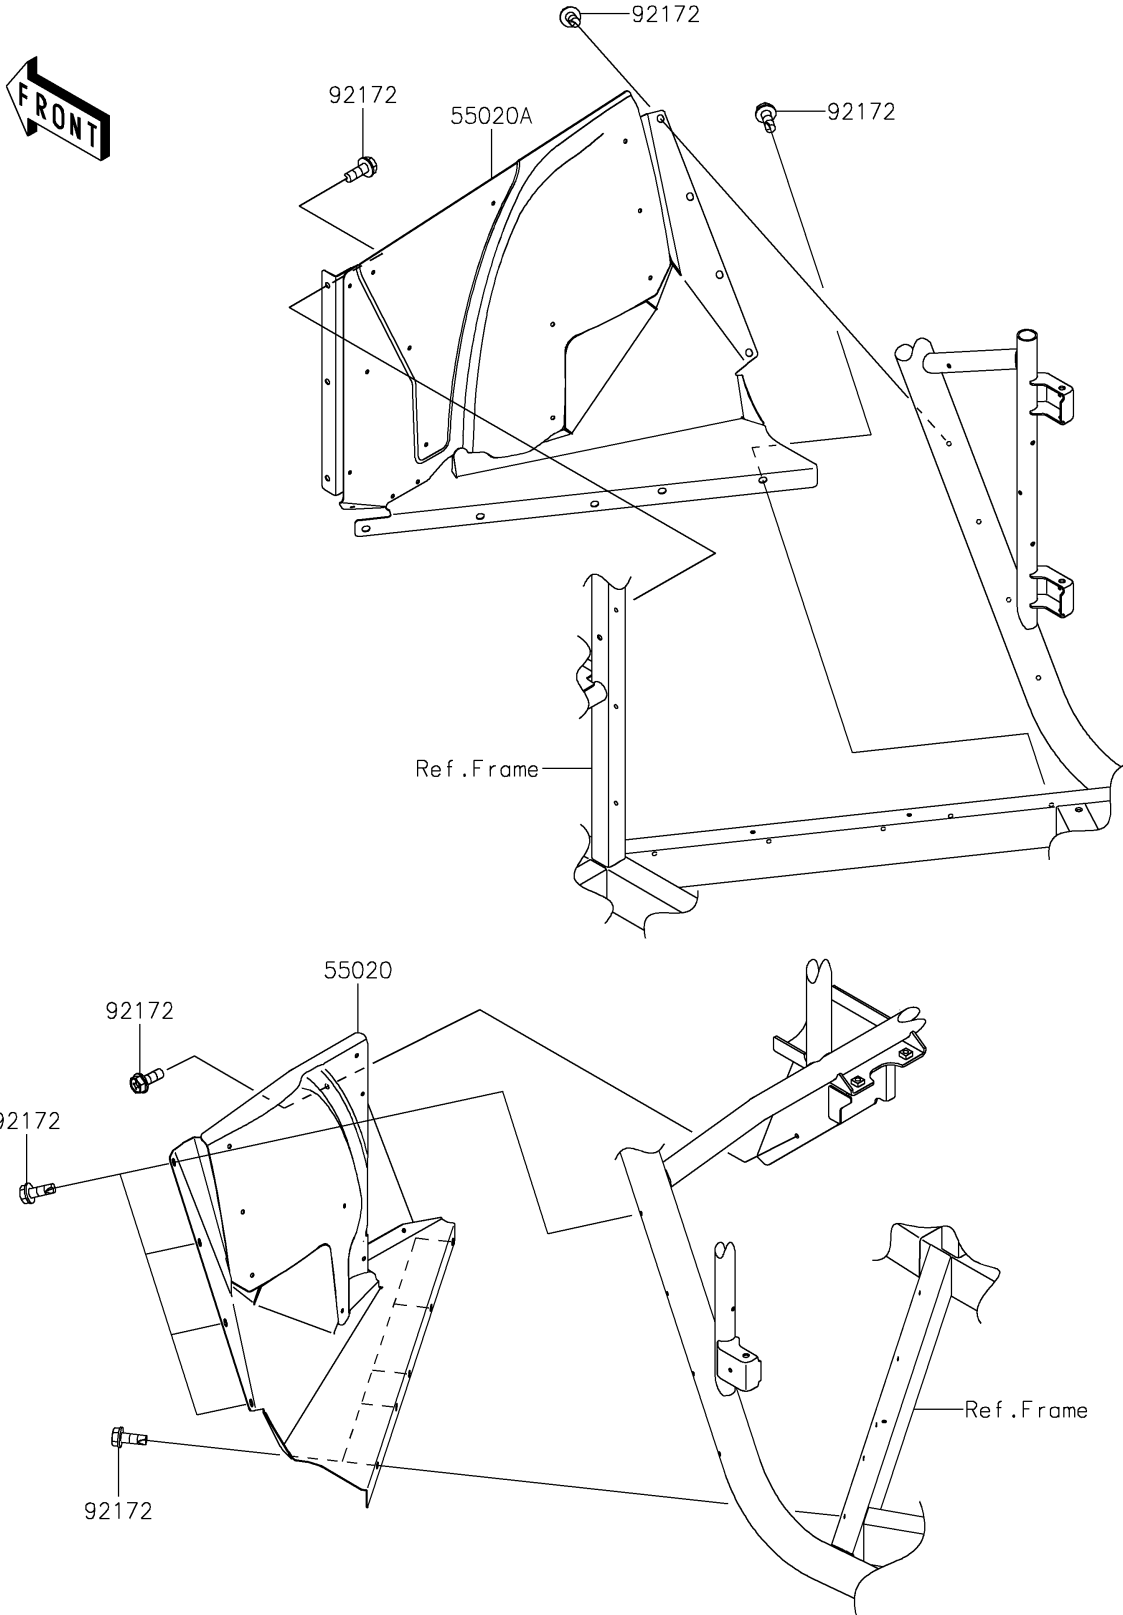

2021 TERYX4™ PARTS DIAGRAM

Guard(s)

F2680

2021 TERYX4™ PARTS LIST

Guard(s)

ITEM NAME	PART NUMBER	QUANTITY
GUARD,1PIECE,LH (Ref # 55020)	55020-2167	1
GUARD,1PIECE,RH (Ref # 55020A)	55020-2168	1
SCREW,TAPPING,6X16 (Ref # 92172)	92172-0869	22