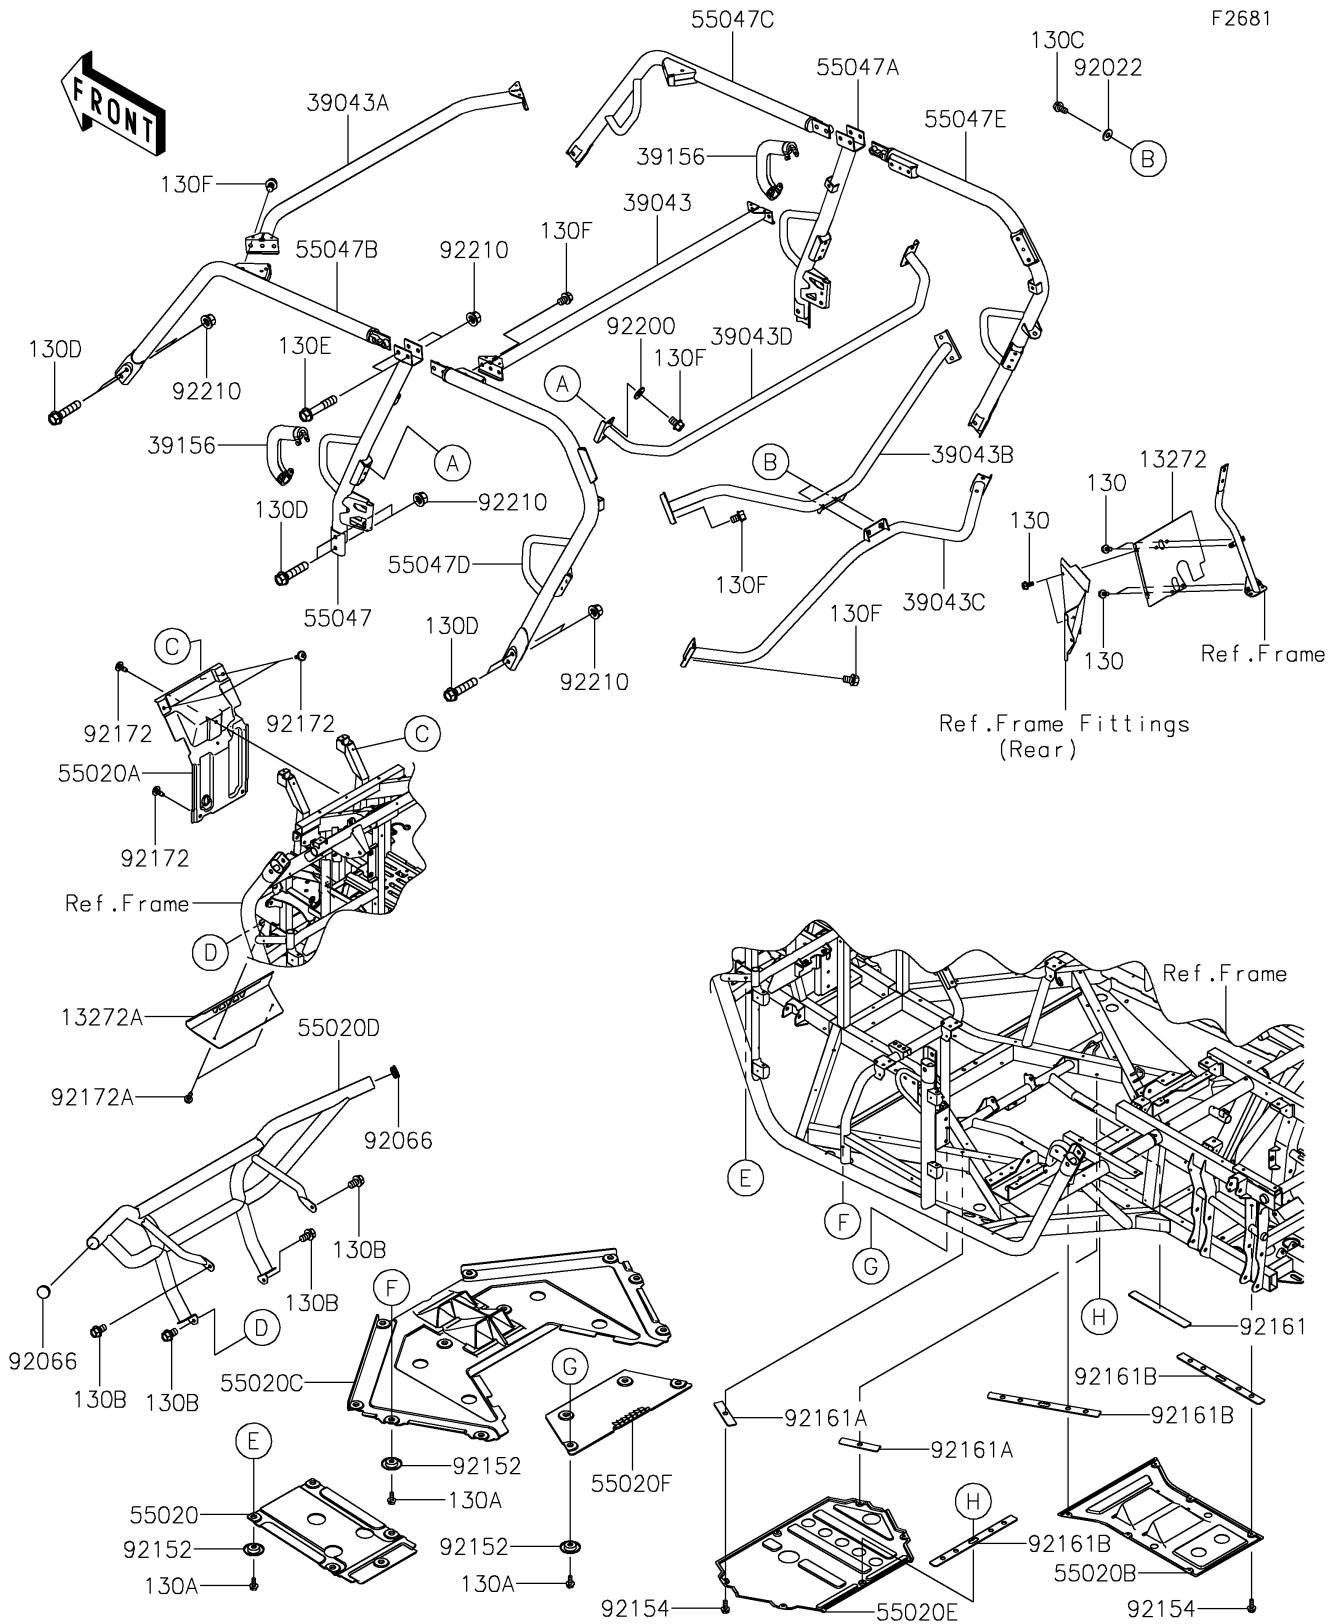

2021 TERYX4™ PARTS DIAGRAM

Guards/Cab Frame

F2681

2021 TERYX4™ PARTS LIST

Guards/Cab Frame

ITEM NAME	PART NUMBER	QUANTITY
PLATE (Ref # 13272)	13272-2064	1
PLATE,FRONT,T.BLACK (Ref # 13272A)	13272-2232-388	1
CROSSMEMBER-COMP,UPP,RR,T.BLK (Ref # 39043)	39043-0009-388	1
CROSSMEMBER-COMP,UPP,FR,T.BLK (Ref # 39043A)	39043-0010-388	1
CROSSMEMBER-COMP,UPP,T.BLACK (Ref # 39043B)	39043-0011-388	1
CROSSMEMBER-COMP,LWR,T.BLACK (Ref # 39043C)	39043-0012-388	1
CROSSMEMBER-COMP,CNT,LWR,T.BLK (Ref # 39043D)	39043-0325-388	1
PAD,SHOULDER (Ref # 39156)	39156-0939	2
GUARD,SKID,FR (Ref # 55020)	55020-0723	1
GUARD,FR FRAME (Ref # 55020A)	55020-0741	1
GUARD,SKID,RR (Ref # 55020B)	55020-0812	1
GUARD,SKID,FR MIDDLE (Ref # 55020C)	55020-0890	1
GUARD,FRONT,T.BLACK (Ref # 55020D)	55020-1859-388	1
GUARD,SKID,CNT (Ref # 55020E)	55020-1884	1
GUARD (Ref # 55020F)	55020-1951	1
BAR-COMP,B-PILLAR,LH,T.BLACK (Ref # 55047)	55047-0357-388	1
BAR-COMP,B-PILLAR,RH,T.BLACK (Ref # 55047A)	55047-0358-388	1
BAR-COMP,A-PILLAR,LH,T.BLACK (Ref # 55047B)	55047-0368-388	1
BAR-COMP,A-PILLAR,RH,T.BLACK (Ref # 55047C)	55047-0369-388	1
BAR-COMP,C-PILLAR,LH,T.BLACK (Ref # 55047D)	55047-0370-388	1
BAR-COMP,C-PILLAR,RH,T.BLACK (Ref # 55047E)	55047-0371-388	1
WASHER,8.5X20X1.6,BLACK (Ref # 92022)	92022-1317	2
PLUG,42MM (Ref # 92066)	92066-0830	2
COLLAR (Ref # 92152)	92152-0784	19
BOLT,FLANGED,6X16 (Ref # 92154)	92154-0887	12
DAMPER,32X270X3 (Ref # 92161)	92161-1597	1
DAMPER,32X140X3 (Ref # 92161A)	92161-1598	2
DAMPER,32X390X3 (Ref # 92161B)	92161-1599	5
SCREW,6X16 (Ref # 92172)	92172-0826	4