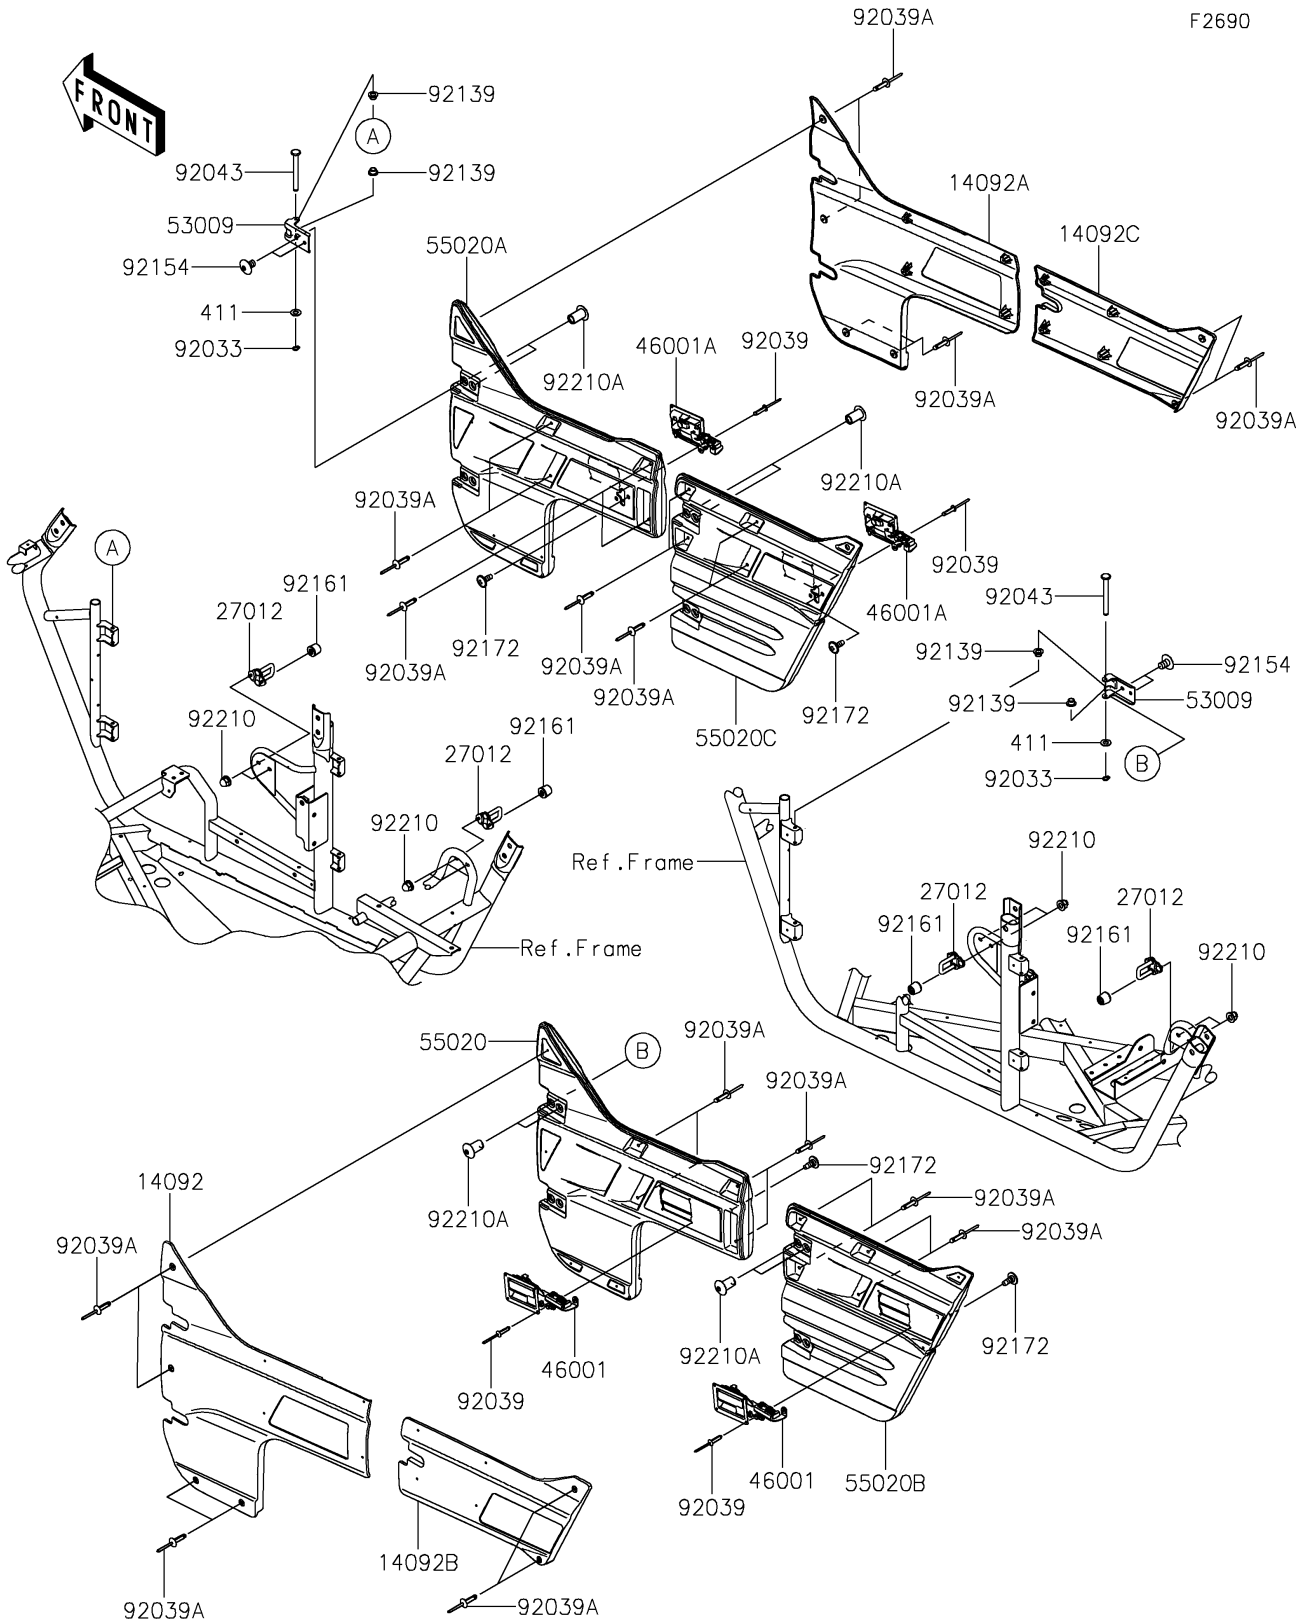

2021 TERYX4™ PARTS DIAGRAM

Door

F2690

2021 TERYX4™ PARTS LIST

Door

ITEM NAME	PART NUMBER	QUANTITY
COVER,SIDE GUARD,FR,LH,S.BLACK (Ref # 14092)	14092-0748-839	1
COVER,SIDE GUARD,FR,RH,S.BLACK (Ref # 14092A)	14092-0749-839	1
COVER,SIDE GUARD,RR,LH,S.BLACK (Ref # 14092B)	14092-0751-839	1
COVER,SIDE GUARD,RR,RH,S.BLACK (Ref # 14092C)	14092-0752-839	1
HOOK (Ref # 27012)	27012-0705	4
HANDLE-ASSY,SIDE GUARD,LH (Ref # 46001)	46001-0556	2
HANDLE-ASSY,SIDE GUARD,RH (Ref # 46001A)	46001-0557	2
HINGE (Ref # 53009)	53009-0303	8
GUARD,SIDE,FR,LH (Ref # 55020)	55020-0737	1
GUARD,SIDE,FR,RH (Ref # 55020A)	55020-0738	1
GUARD,SIDE,RR,LH (Ref # 55020B)	55020-0739	1
GUARD,SIDE,RR,RH (Ref # 55020C)	55020-0740	1
RING-SNAP (Ref # 92033)	92033-0719	8
RIVET,4.0X17.5 (Ref # 92039)	92039-0703	16
RIVET,5X23.3 (Ref # 92039A)	92039-0769	28
PIN,6X56 (Ref # 92043)	92043-0743	8
BUSHING,6X8X6 (Ref # 92139)	92139-0709	16
BOLT,TORX,8X13 (Ref # 92154)	92154-1911	16
DAMPER,9X28X24.3 (Ref # 92161)	92161-1456	4
SCREW,6X16 (Ref # 92172)	92172-0711	8
NUT,CAP,6MM (Ref # 92210)	92210-0003	8
NUT,TORX,8MM (Ref # 92210A)	92210-1442	16
WASHER-PLAIN,6MM (Ref # 411)	411AB0600	8