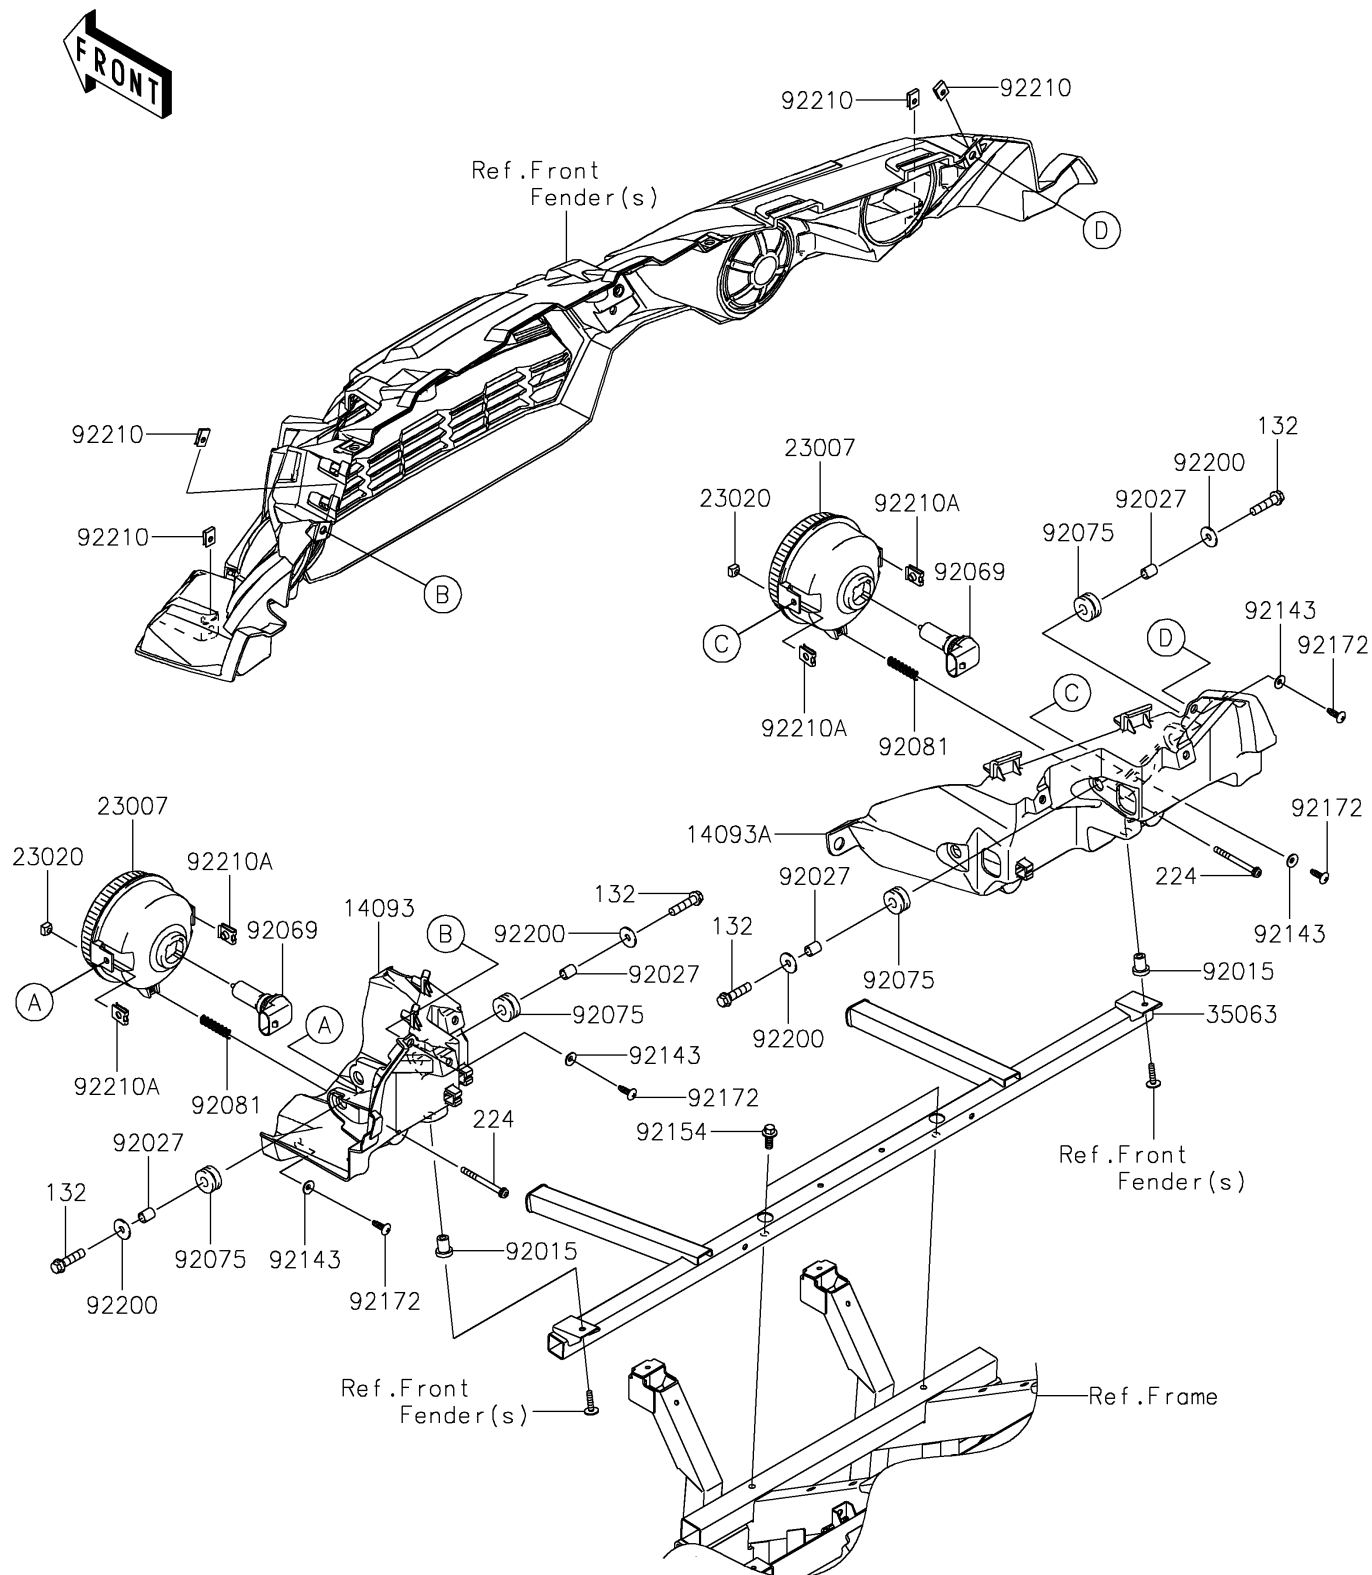

2021 TERYX4™ PARTS DIAGRAM

Headlight(s)

F2710

2021 TERYX4™ PARTS LIST

Headlight(s)

ITEM NAME	PART NUMBER	QUANTITY
COVER,HEADLIGHT,LH (Ref # 14093)	14093-0207	1
COVER,HEADLIGHT,RH (Ref # 14093A)	14093-0208	1
LENS-COMP,HEAD LAMP (Ref # 23007)	23007-0096	2
NUT,4MM,FOCUS ADJUST (Ref # 23020)	23020-018	2
STAY,HEADLAMP (Ref # 35063)	35063-1405	1
NUT,RUBBER,6MM (Ref # 92015)	92015-1692	2
COLLAR,6.8X10X12 (Ref # 92027)	92027-162	4
BULB,12V 35/35W (Ref # 92069)	92069-0019	2
DAMPER,10X24X12 (Ref # 92075)	92075-1690	4
SPRING,FOCUS ADJUST (Ref # 92081)	92081-1896	2
COLLAR (Ref # 92143)	92143-1087	4
BOLT,FLANGED,8X20 (Ref # 92154)	92154-1226	2
SCREW,TAPPING,6X20 (Ref # 92172)	92172-0488	4
WASHER,6.5X20X1.6 (Ref # 92200)	92200-0283	4
NUT,LEAF SPRING,6MM (Ref # 92210)	92210-0624	4
NUT (Ref # 92210A)	92210-1125	4
BOLT-FLANGED-SMALL,6X25 (Ref # 132)	132BA0625	4
SCREW-PAN-WP-CROS,4X45 (Ref # 224)	224AA0445	2