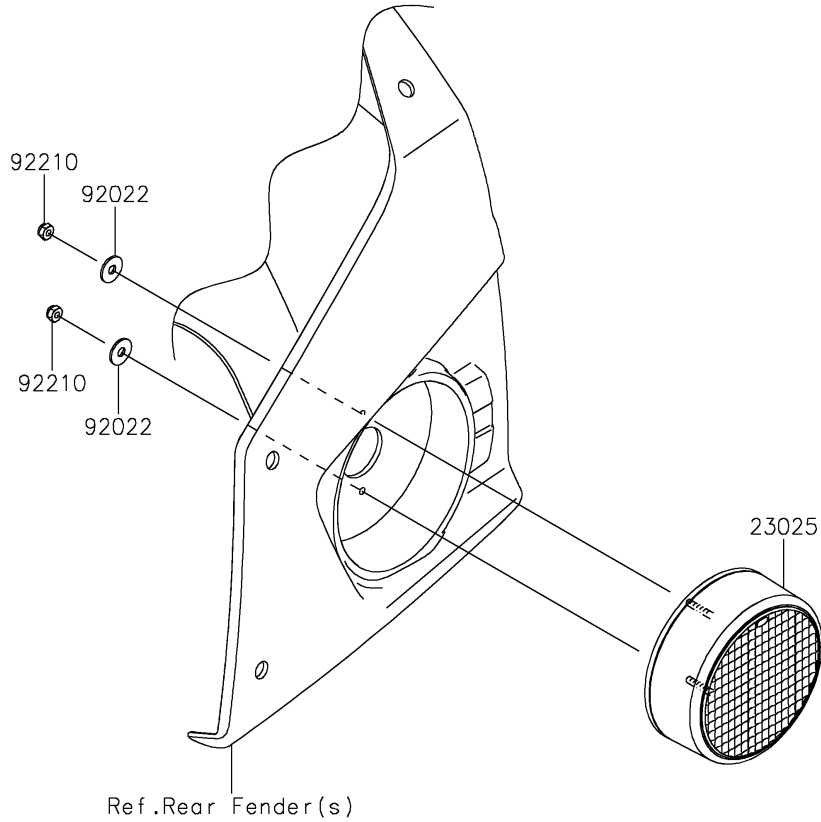

2021 TERYX4™ PARTS DIAGRAM

Taillight(s)

F2720

2021 TERYX4™ PARTS LIST

Taillight(s)

ITEM NAME	PART NUMBER	QUANTITY
LAMP-TAIL (Ref # 23025)	23025-0364	2
WASHER,4.3X12.5X1 (Ref # 92022)	92022-1949	4
NUT (Ref # 92210)	92210-0722	4