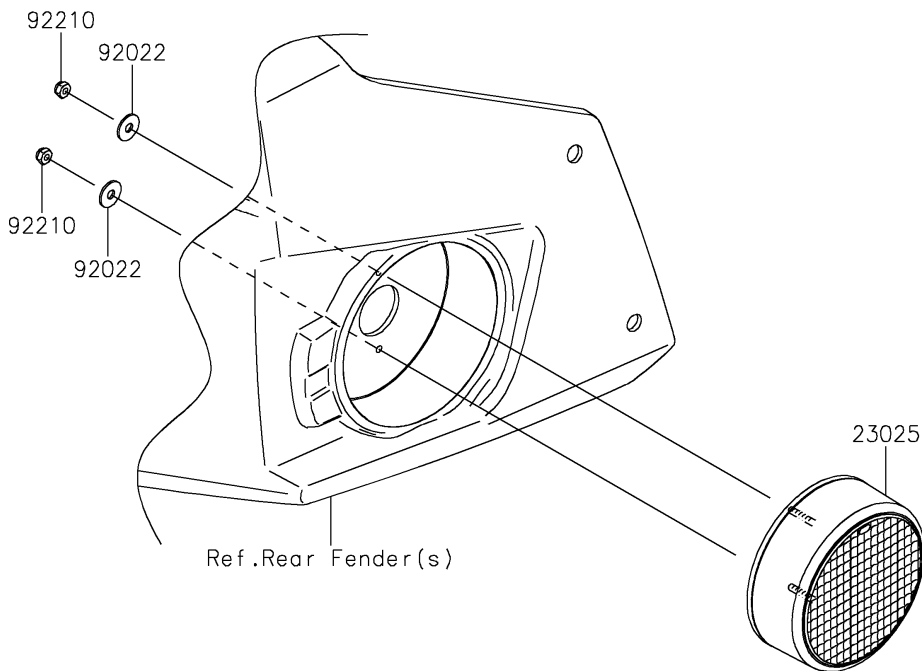

2021 TERYX4™ PARTS DIAGRAM

Taillight(s)

F2720

2021 TERYX4™ PARTS LIST

Taillight(s)

ITEM NAME	PART NUMBER	QUANTITY
LAMP-TAIL (Ref # 23025)	23025-0364	2
WASHER,4.3X12.5X1 (Ref # 92022)	92022-1949	4
NUT (Ref # 92210)	92210-0722	4