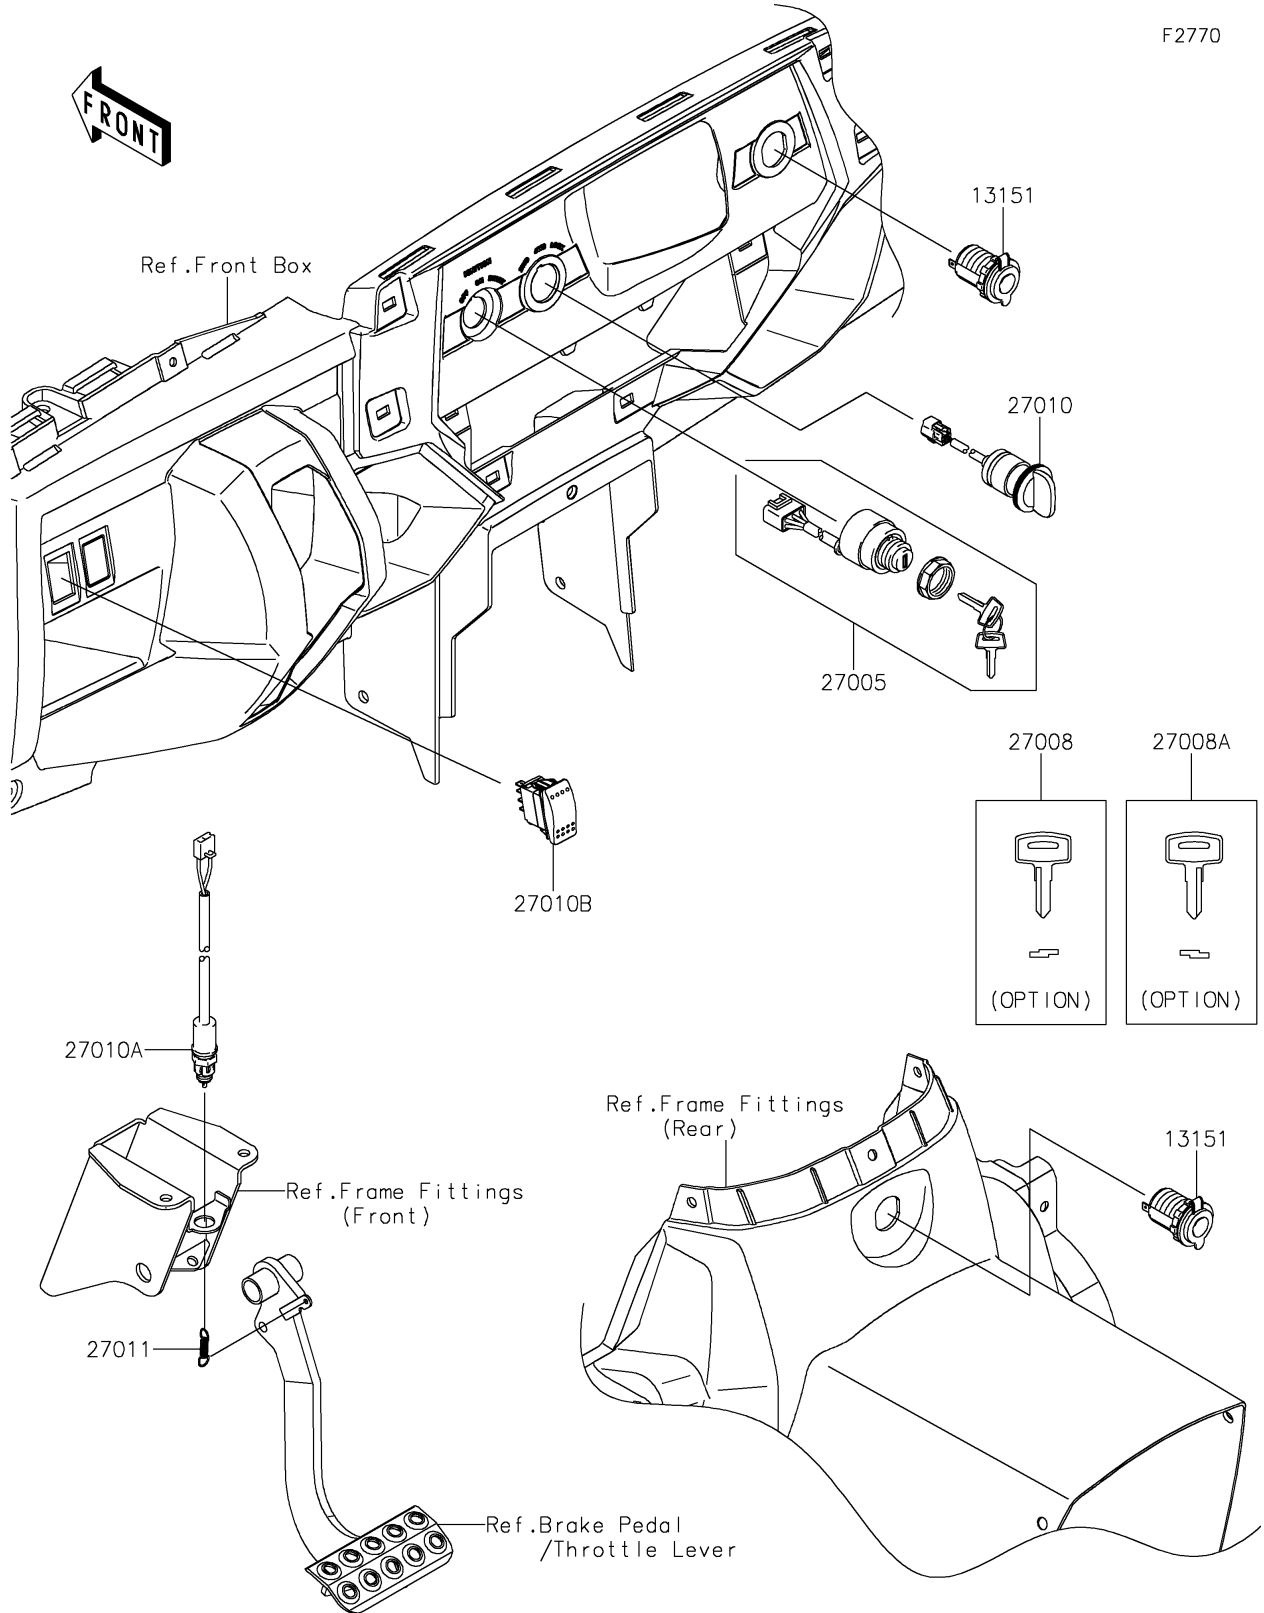

# 2021 TERYX4™ PARTS DIAGRAM

## Ignition Switch

## 2021 TERYX4™ PARTS LIST

### Ignition Switch

ITEM NAME	PART NUMBER	QUANTITY
SWITCH-COMP,OUTLET,12V (Ref # 13151)	13151-0556	2
SWITCH-ASSY-IGNITION (Ref # 27005)	27005-0036	1
KEY-LOCK,BLANK (Ref # 27008)	27008-1153	1
KEY-LOCK,BLANK (Ref # 27008A)	27008-1157	1
SWITCH (Ref # 27010)	27010-0706	1
SWITCH,BRAKE (Ref # 27010A)	27010-0724	1
SWITCH,OUTER (Ref # 27010B)	27010-0806	1
SPRING,BRAKE LAMP SWITCH (Ref # 27011)	27011-006	1