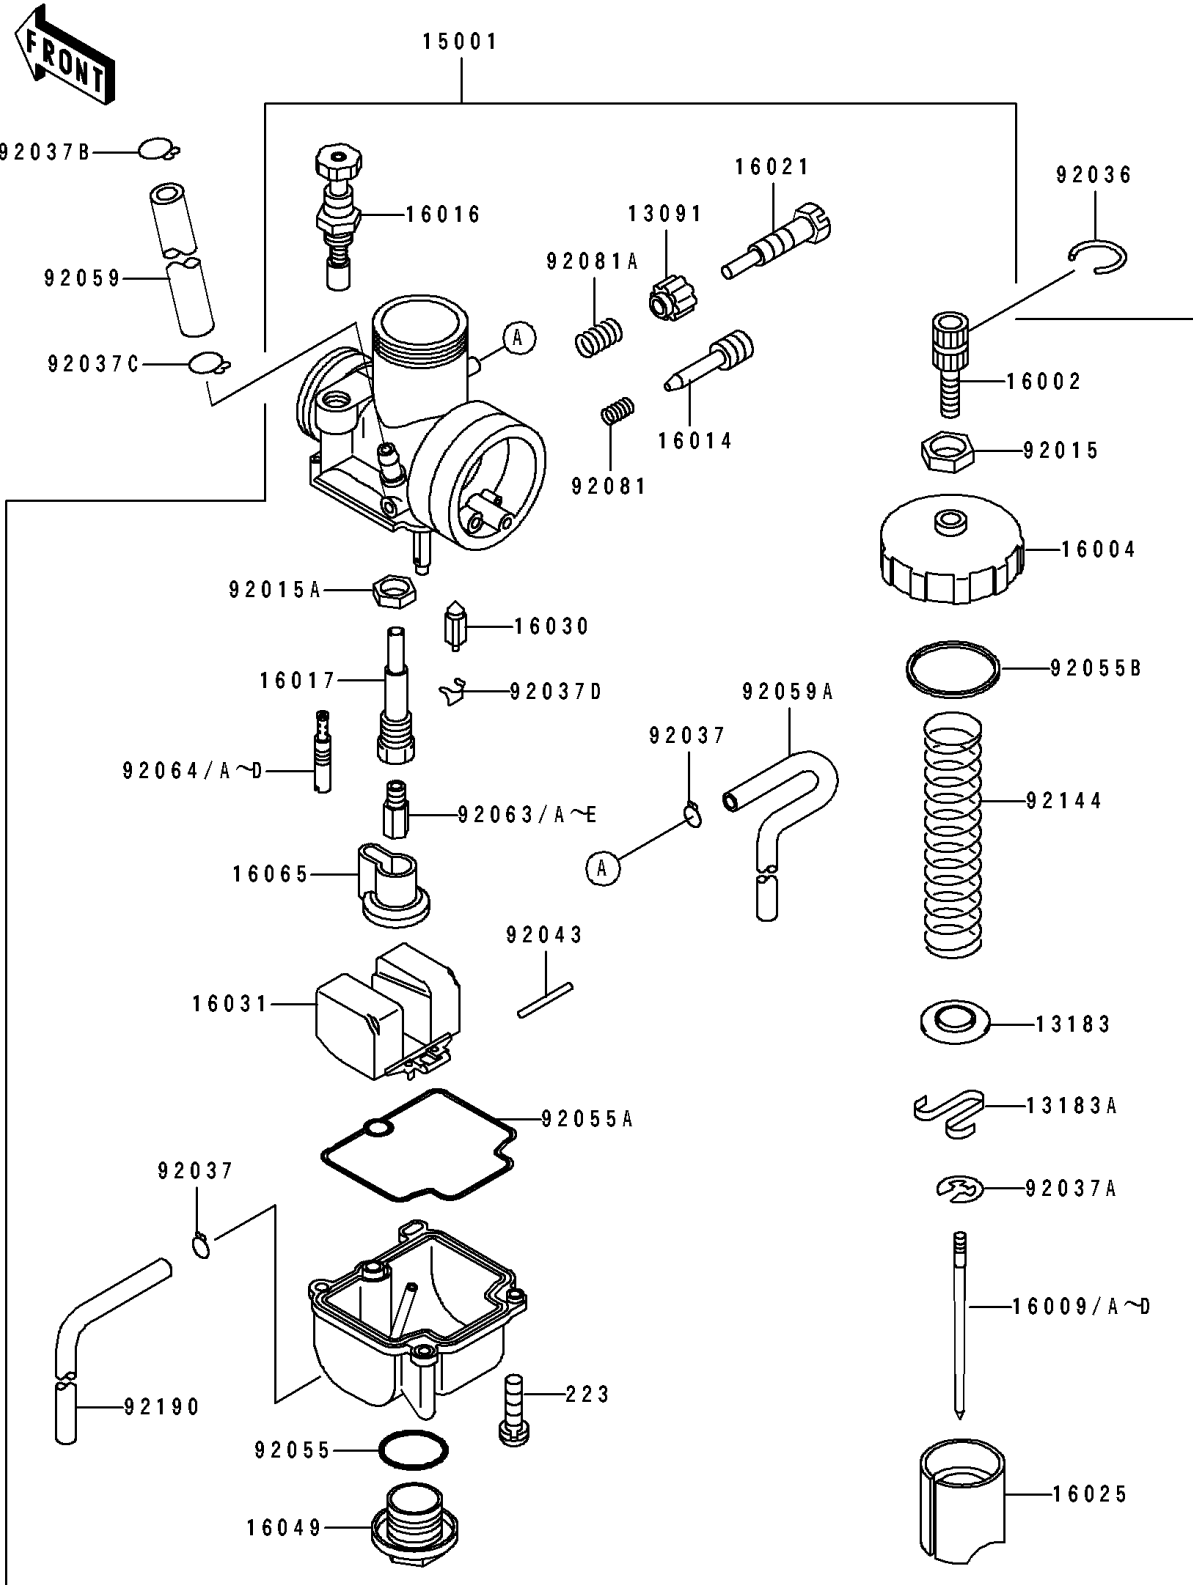

1994 KX80 PARTS DIAGRAM

Carburetor

E1611

1994 KX80 PARTS LIST

Carburetor

ITEM NAME	PART NUMBER	QUANTITY
HOLDER,STOP SCREW (Ref # 13091)	13091-1492	1
PLATE (Ref # 13183)	13183-1162	1
PLATE,THROTTLE (Ref # 13183A)	13183-1250	1
CARBURETOR-ASSY (Ref # 15001)	15001-1571	1
ADJUSTER-CABLE (Ref # 16002)	16002-1056	1
CAP-CHAMBER,MIXING (Ref # 16004)	16004-1059	1
NEEDLE-JET,N68U (Ref # 16009)	16009-1573	1
NEEDLE-JET,N68S (Ref # 16009A)	16009-1574	1
NEEDLE-JET,N68T (Ref # 16009B)	16009-1575	1
NEEDLE-JET,N68V (Ref # 16009C)	16009-1576	1
NEEDLE-JET,N68W (Ref # 16009D)	16009-1577	1
SCREW-PILOT AIR (Ref # 16014)	16014-1033	1
PLUNGER,STARTER (Ref # 16016)	16016-1028	1
JET-NEEDLE (Ref # 16017)	16017-1365	1
SCREW-THROTTLE STOP (Ref # 16021)	16021-1121	1
VALVE-THROTTLE,CA3.0 (Ref # 16025)	16025-1162	1
VALVE-FLOAT (Ref # 16030)	16030-1064	1
FLOAT (Ref # 16031)	16031-1071	1
COVER-MAIN JET (Ref # 16049)	16049-1051	1
HOLDER-CARBURETOR (Ref # 16065)	16065-1162	1
NUT,CABLE ADJUST LOCK (Ref # 92015)	92015-1574	1
NUT (Ref # 92015A)	92015-1674	1
RING-SNAP (Ref # 92036)	92036-018	1
CLAMP,TUBE (Ref # 92037)	92037-1396	2
CLAMP,JET NEEDLE (Ref # 92037A)	92037-1401	1
CLAMP,TUBE (Ref # 92037B)	92037-147	1
CLAMP (Ref # 92037C)	92037-1712	1
CLAMP,FLOAT (Ref # 92037D)	92037-1991	1
PIN,FLOAT (Ref # 92043)	92043-1207	1