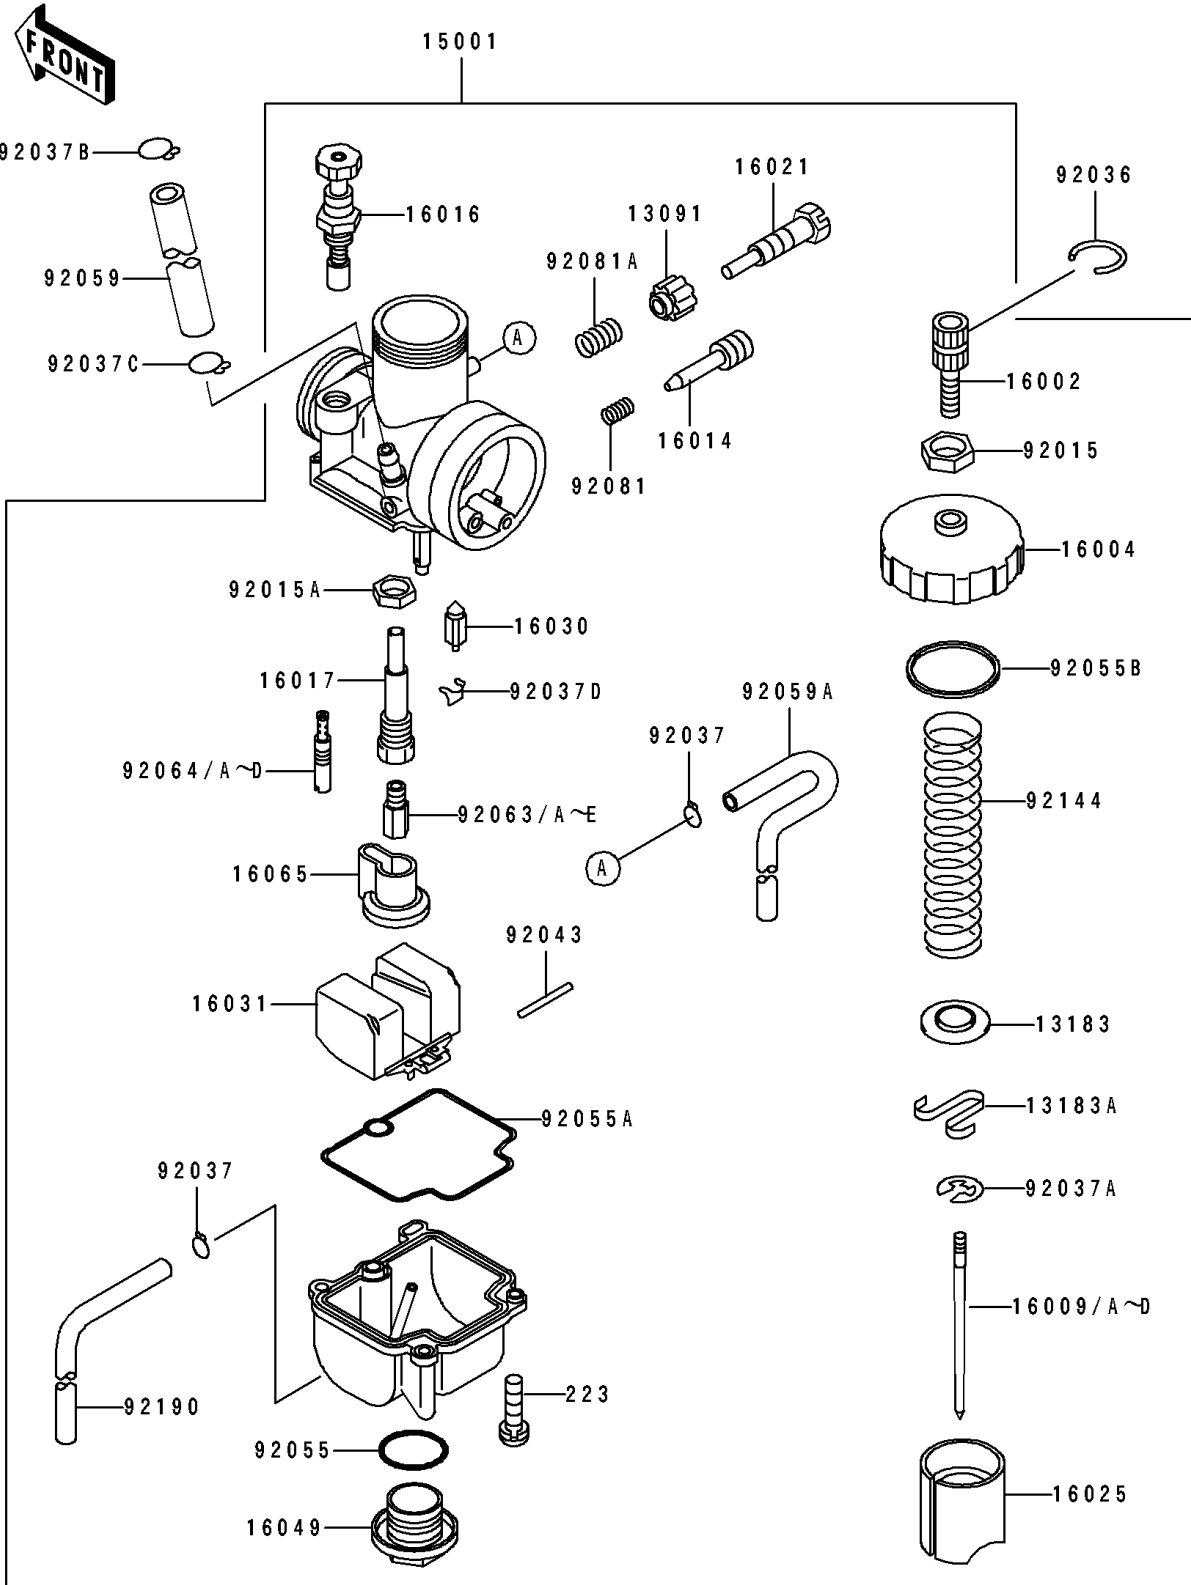

1995 KX80 PARTS DIAGRAM

Carburetor

E1611