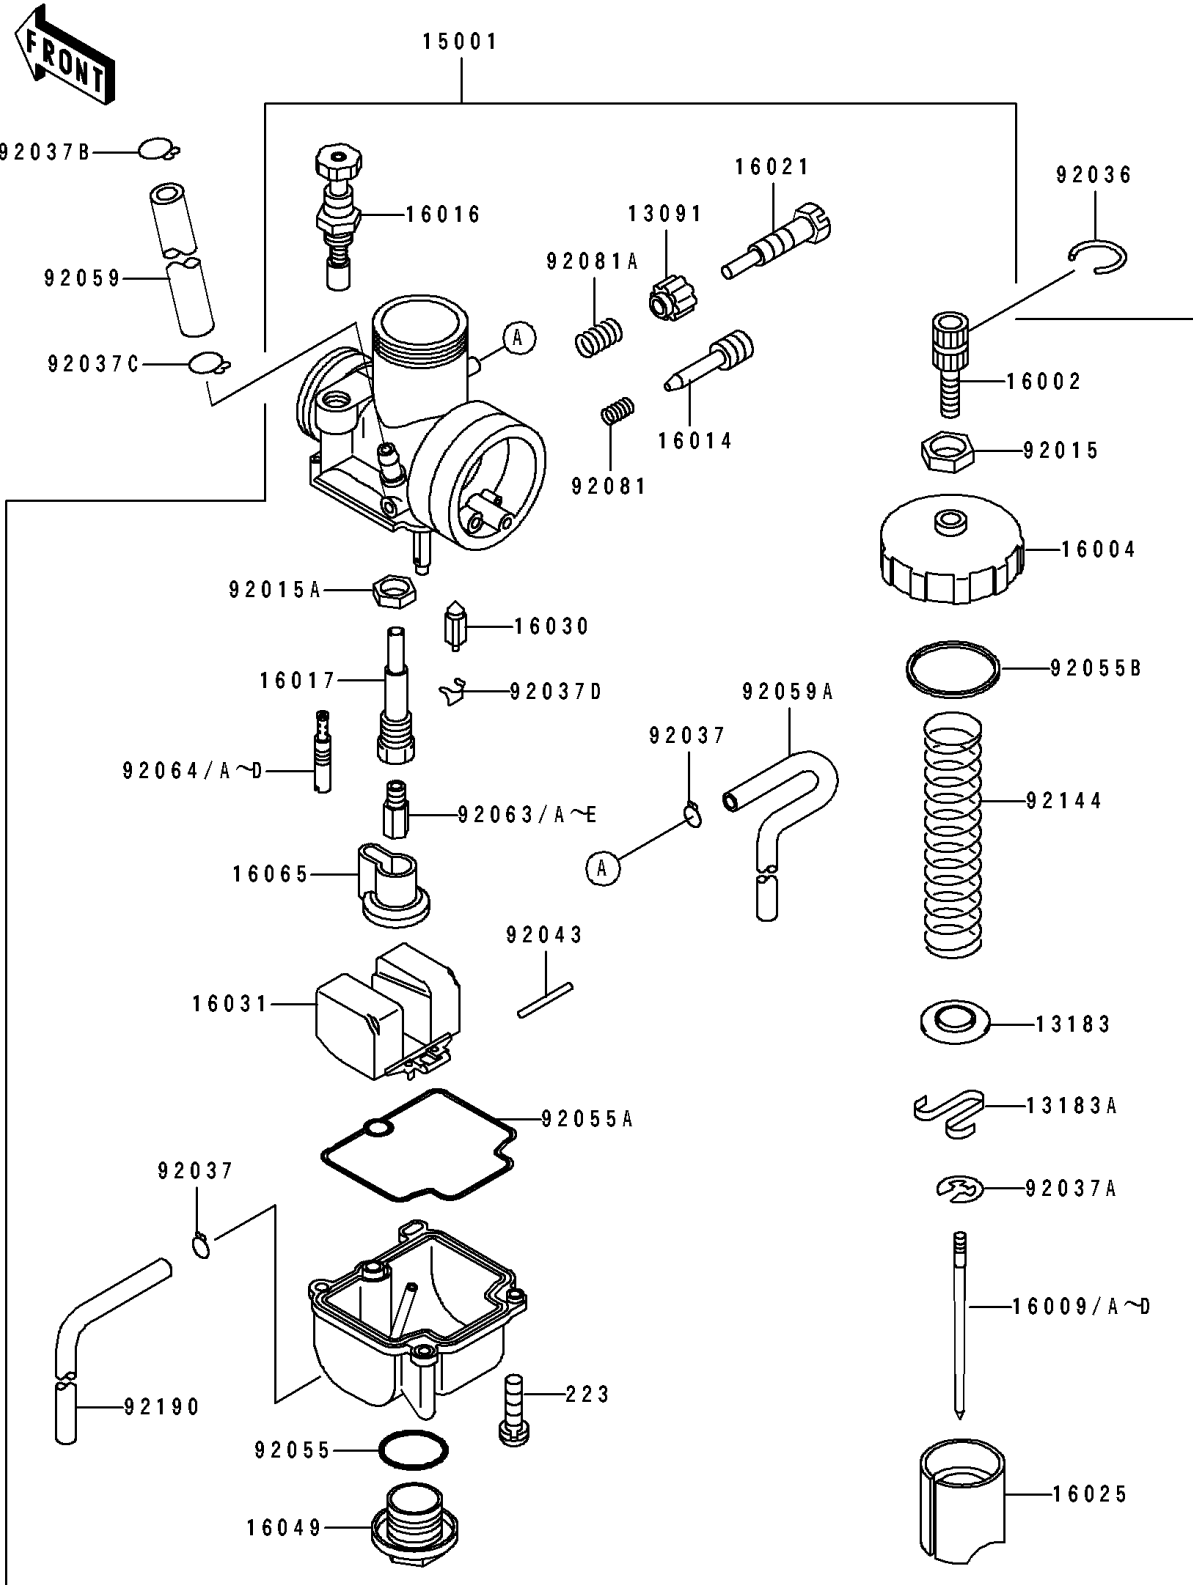

1994 Big Wheel PARTS DIAGRAM

Carburetor

E1611

1994 Big Wheel PARTS LIST

Carburetor

ITEM NAME	PART NUMBER	QUANTITY
HOLDER,STOP SCREW (Ref # 13091)	13091-1492	1
PLATE (Ref # 13183)	13183-1162	1
PLATE,THROTTLE (Ref # 13183A)	13183-1250	1
CARBURETOR-ASSY (Ref # 15001)	15001-1571	1
ADJUSTER-CABLE (Ref # 16002)	16002-1056	1
CAP-CHAMBER,MIXING (Ref # 16004)	16004-1059	1
NEEDLE-JET,N68U (Ref # 16009)	16009-1573	1
NEEDLE-JET,N68S (Ref # 16009A)	16009-1574	1
NEEDLE-JET,N68T (Ref # 16009B)	16009-1575	1
NEEDLE-JET,N68V (Ref # 16009C)	16009-1576	1
NEEDLE-JET,N68W (Ref # 16009D)	16009-1577	1
SCREW-PILOT AIR (Ref # 16014)	16014-1033	1
PLUNGER,STARTER (Ref # 16016)	16016-1028	1
JET-NEEDLE (Ref # 16017)	16017-1365	1
SCREW-THROTTLE STOP (Ref # 16021)	16021-1121	1
VALVE-THROTTLE,CA3.0 (Ref # 16025)	16025-1162	1
VALVE-FLOAT (Ref # 16030)	16030-1064	1
FLOAT (Ref # 16031)	16031-1071	1
COVER-MAIN JET (Ref # 16049)	16049-1051	1
HOLDER-CARBURETOR (Ref # 16065)	16065-1162	1
NUT,CABLE ADJUST LOCK (Ref # 92015)	92015-1574	1
NUT (Ref # 92015A)	92015-1674	1
RING-SNAP (Ref # 92036)	92036-018	1
CLAMP,TUBE (Ref # 92037)	92037-1396	2
CLAMP,JET NEEDLE (Ref # 92037A)	92037-1401	1
CLAMP,TUBE (Ref # 92037B)	92037-147	1
CLAMP (Ref # 92037C)	92037-1712	1
CLAMP,FLOAT (Ref # 92037D)	92037-1991	1
PIN,FLOAT (Ref # 92043)	92043-1207	1