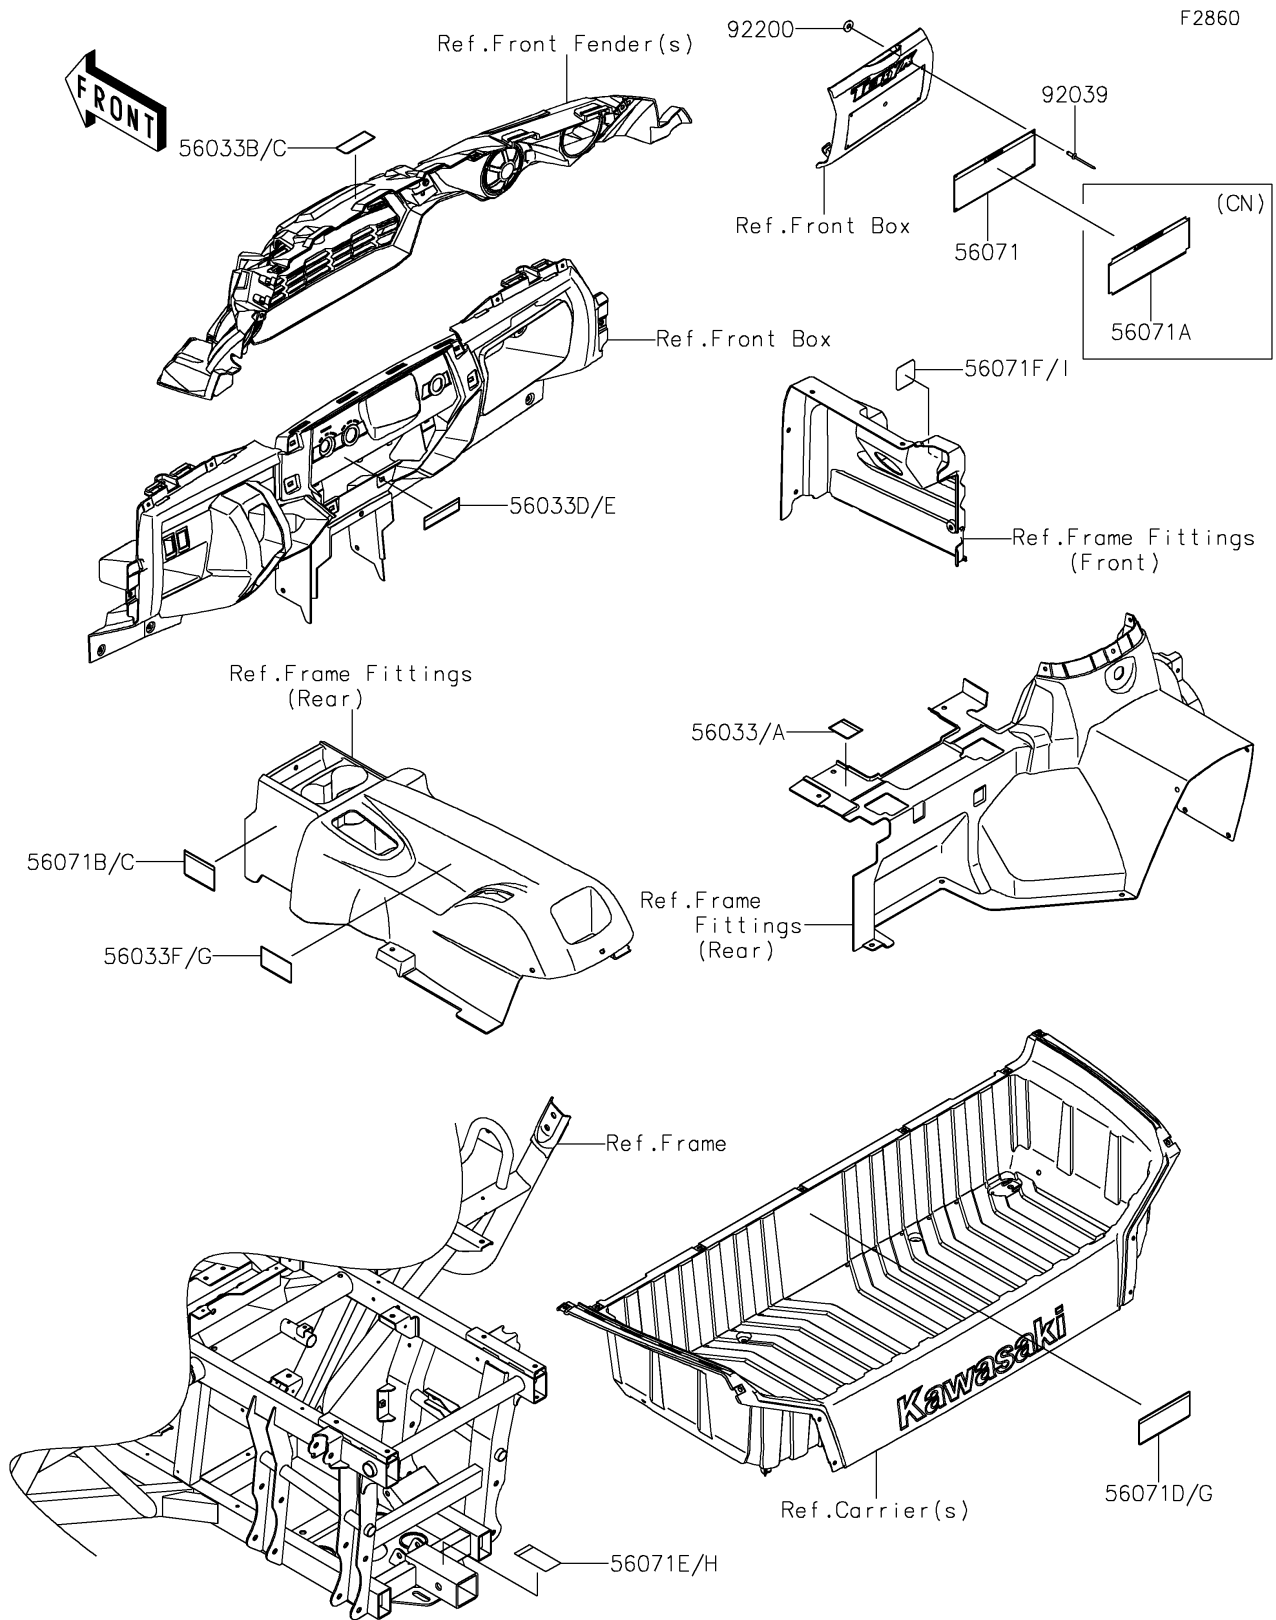

2021 TERYX4™ PARTS DIAGRAM

Labels

2021 TERYX4™ PARTS LIST

Labels

ITEM NAME	PART NUMBER	QUANTITY
LABEL-MANUAL,OIL MAINTENANCE (Ref # 56033)	56033-0372	1
LABEL-MANUAL,OIL MAINTENANCE (Ref # 56033A)	56033-0373	1
LABEL-MANUAL,AIR CLEANER (Ref # 56033B)	56033-0724	1
LABEL-MANUAL,AIR CLEANER (Ref # 56033C)	56033-0731	1
LABEL-MANUAL,SHIFT NOTICE (Ref # 56033D)	56033-0822	1
LABEL-MANUAL,SHIFT NOTICE (Ref # 56033E)	56033-0826	1
LABEL-MANUAL,DRIVE BELT (Ref # 56033F)	56033-0996	1
LABEL-MANUAL,DRIVE BELT (Ref # 56033G)	56033-1000	1
LABEL-WARNING (Ref # 56071)	56071-0500	1
LABEL-WARNING,GENERAL (Ref # 56071A)	56071-0501	1
LABEL-WARNING,TIRE (Ref # 56071B)	56071-0504	1
LABEL-WARNING,TIRE (Ref # 56071C)	56071-0505	1
LABEL-WARNING,CARGO (Ref # 56071D)	56071-0584	1
LABEL-WARNING,TRAILER HITCH (Ref # 56071E)	56071-0586	1
LABEL-WARNING,GASOLINE (Ref # 56071F)	56071-0588	1
LABEL-WARNING,CARGO (Ref # 56071G)	56071-0589	1
LABEL-WARNING,TRAILER HITCH (Ref # 56071H)	56071-0591	1
LABEL-WARNING,GASOLINE (Ref # 56071I)	56071-0593	1
RIVET,3.2X8 (Ref # 92039)	92039-3763	4
WASHER,3.5X8X1 (Ref # 92200)	92200-1251	4