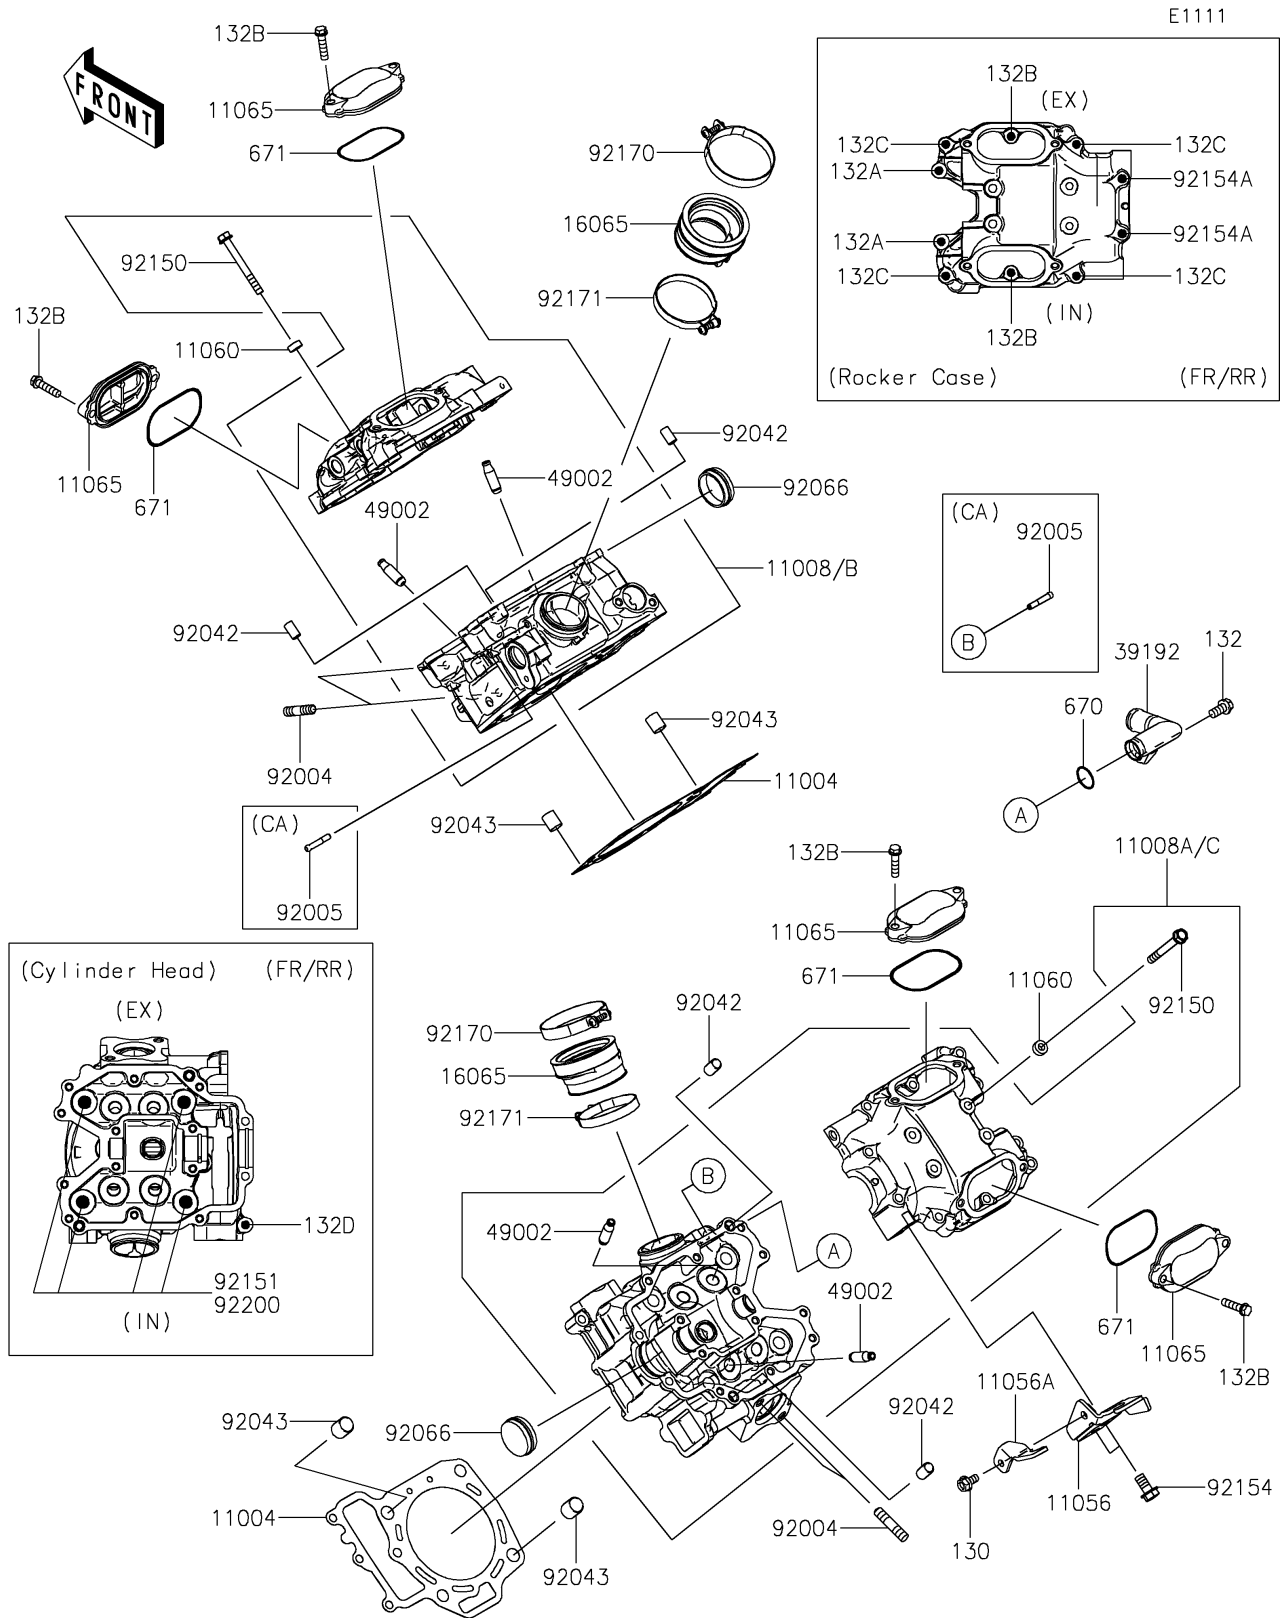

2021 TERYX4™ LE PARTS DIAGRAM

Cylinder Head

2021 TERYX4™ LE PARTS LIST

Cylinder Head

ITEM NAME	PART NUMBER	QUANTITY
GASKET-HEAD (Ref # 11004)	11004-0713	2
HEAD-COMP-CYLINDER,FR (Ref # 11008)	11008-0790	1
HEAD-COMP-CYLINDER,FR (Ref # 11008)	11008-0790	1
HEAD-COMP-CYLINDER,RR (Ref # 11008A)	11008-0791	1
HEAD-COMP-CYLINDER,RR (Ref # 11008A)	11008-0791	1
HEAD-COMP-CYLINDER,FR (Ref # 11008B)	11008-0895	1
HEAD-COMP-CYLINDER,RR (Ref # 11008C)	11008-0896	1
BRACKET (Ref # 11056)	11056-1410	1
BRACKET (Ref # 11056A)	11056-1411	1
GASKET,6.2X12X0.3 (Ref # 11060)	11060-1994	8
CAP,ROCKER CASE (Ref # 11065)	11065-0724	4
HOLDER-CARBURETOR (Ref # 16065)	16065-0118	2
PIPE-WATER,RR (Ref # 39192)	39192-0119	1
GUIDE-VALVE (Ref # 49002)	49002-0706	8
STUD,8X22 (Ref # 92004)	92004-1217	4
FITTING (Ref # 92005)	92005-1264	2
PIN,DOWEL,6.3X8X14 (Ref # 92042)	92042-007	4
PIN,10.1X12X14 (Ref # 92043)	92043-4009	4
PLUG (Ref # 92066)	92066-0904	2
BOLT,FLANGED,6X55 (Ref # 92150)	92150-1302	8
BOLT,FLANGED,10X150 (Ref # 92151)	92151-1917	8
BOLT,FLANGED,8X20 (Ref # 92154)	92154-0885	2
BOLT,FLANGED,6X130 (Ref # 92154A)	92154-0993	4
CLAMP (Ref # 92170)	92170-1448	2
CLAMP (Ref # 92171)	92171-0722	2
WASHER,11.5X20.5X1.6 (Ref # 92200)	92200-1128	8
BOLT-FLANGED,6X12 (Ref # 130)	130BA0612	1
BOLT-FLANGED-SMALL,6X12 (Ref # 132)	132BA0612	1
BOLT-FLANGED-SMALL,6X20 (Ref # 132A)	132BA0620	4

2021 TERYX4™ LE PARTS LIST

Cylinder Head

ITEM NAME	PART NUMBER	QUANTITY
BOLT-FLANGED-SMALL,6X25 (Ref # 132B)	132BA0625	12
BOLT-FLANGED-SMALL,6X30 (Ref # 132C)	132BA0630	8
BOLT-FLANGED-SMALL,6X95 (Ref # 132D)	132BA0695	2
O RING,16MM (Ref # 670)	670B2016	1
O RING,55MM (Ref # 671)	671D2555	4