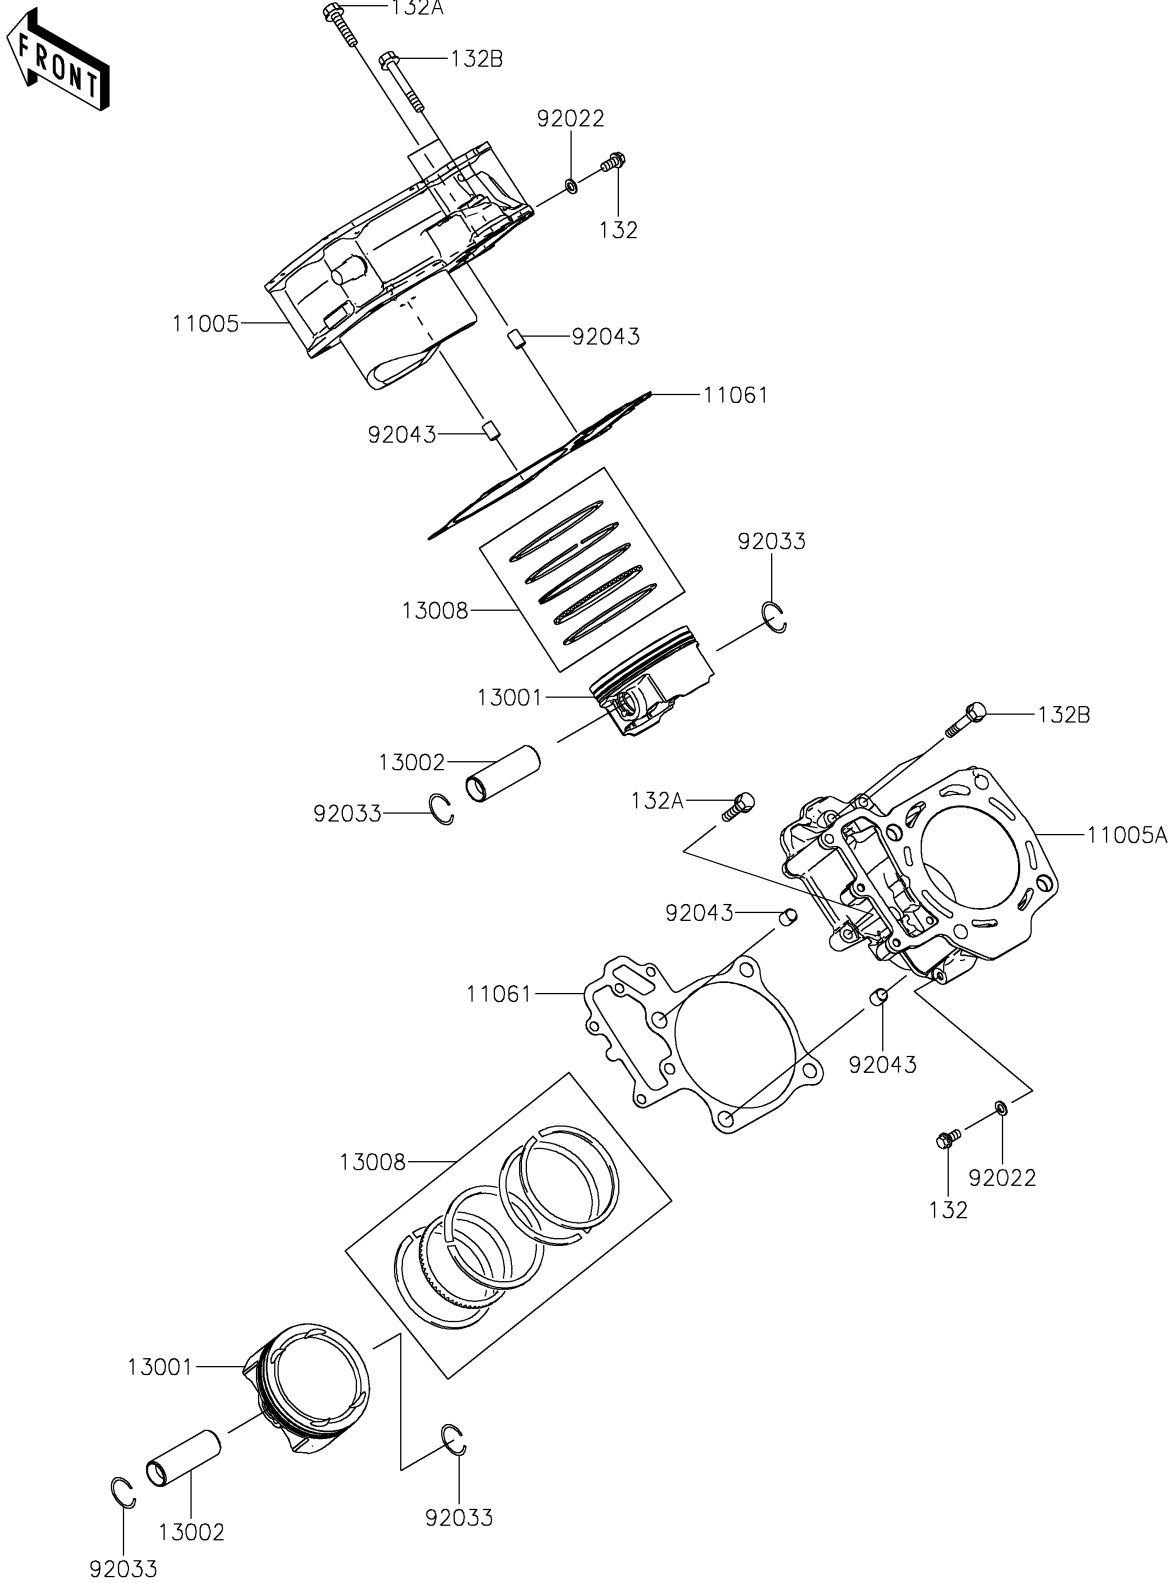

2021 TERYX4™ LE PARTS DIAGRAM

Cylinder/Piston(s)

E1120

2021 TERYX4™ LE PARTS LIST

Cylinder/Piston(s)

ITEM NAME	PART NUMBER	QUANTITY
CYLINDER-ENGINE,FR (Ref # 11005)	11005-0628	1
CYLINDER-ENGINE,RR (Ref # 11005A)	11005-0629	1
GASKET,CYLINDER BASE (Ref # 11061)	11061-0730	2
PISTON-ENGINE (Ref # 13001)	13001-0740	2
PIN-PISTON (Ref # 13002)	13002-0711	2
RING-SET-PISTON (Ref # 13008)	13008-0042	2
WASHER,6.2X11X1 (Ref # 92022)	92022-304	2
RING-SNAP (Ref # 92033)	92033-1207	4
PIN,10.1X12X14 (Ref # 92043)	92043-4009	4
BOLT-FLANGED-SMALL,6X12 (Ref # 132)	132BA0612	2
BOLT-FLANGED-SMALL,6X30 (Ref # 132A)	132BA0630	2
BOLT-FLANGED-SMALL,6X40 (Ref # 132B)	132BA0640	4