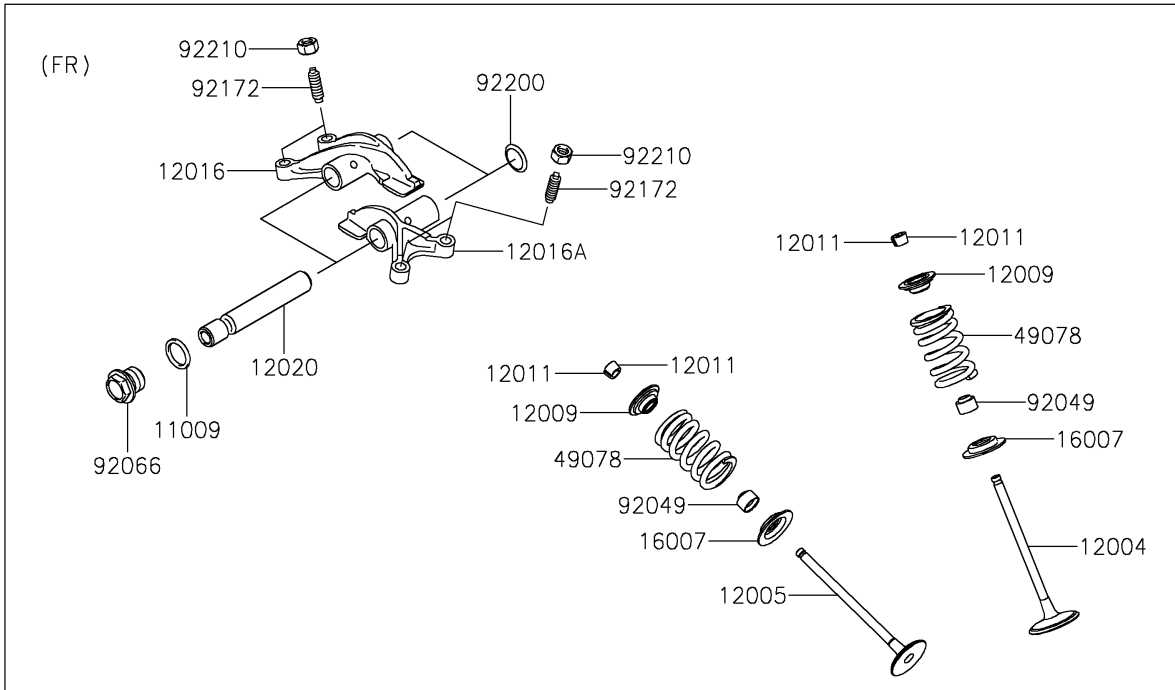

2021 TERYX4™ LE PARTS DIAGRAM

Valve(s)

E1210

2021 TERYX4™ LE PARTS LIST

Valve(s)

ITEM NAME	PART NUMBER	QUANTITY
GASKET,14X18X1.5 (Ref # 11009)	11009-1430	4
VALVE-INTAKE (Ref # 12004)	12004-0048	4
VALVE-EXHAUST (Ref # 12005)	12005-0047	4
RETAINER-VALVE SPRING (Ref # 12009)	12009-1056	8
COLLET (Ref # 12011)	12011-1051	16
ARM-ROCKER,EXHAUST (Ref # 12016)	12016-1128	2
ARM-ROCKER,INTAKE (Ref # 12016A)	12016-1129	2
SHAFT-ROCKER (Ref # 12020)	12020-0004	4
SEAT-SPRING (Ref # 16007)	16007-0703	8
SPRING-ENGINE VALVE (Ref # 49078)	49078-0014	8
SEAL-OIL,VSB58.558 (Ref # 92049)	92049-1218	8
PLUG,DRAIN (Ref # 92066)	92066-2196	4
SCREW,6MM (Ref # 92172)	92172-0737	8
WASHER,13X17X0.3 (Ref # 92200)	92200-0808	4
NUT,6MM (Ref # 92210)	92210-1490	8