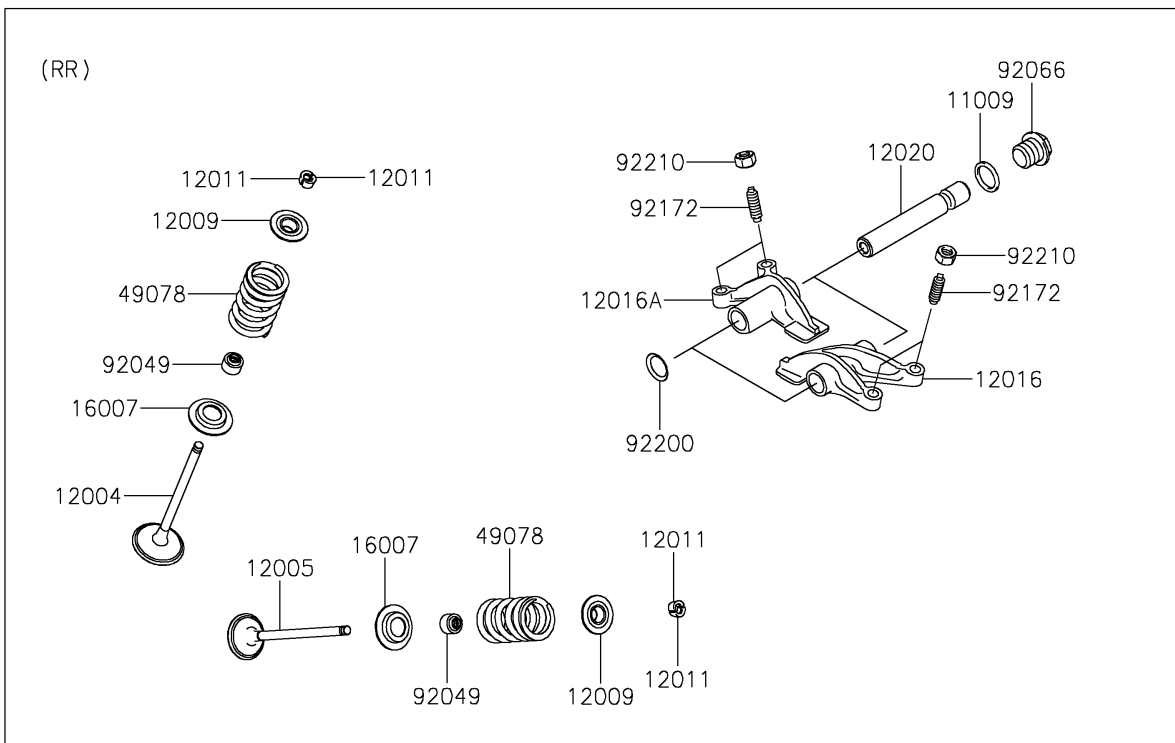

2021 TERYX4™ LE PARTS DIAGRAM

Valve(s)

E1210

2021 TERYX4™ LE PARTS LIST

Valve(s)

ITEM NAME	PART NUMBER	QUANTITY
GASKET,14X18X1.5 (Ref # 11009)	11009-1430	4
VALVE-INTAKE (Ref # 12004)	12004-0048	4
VALVE-EXHAUST (Ref # 12005)	12005-0047	4
RETAINER-VALVE SPRING (Ref # 12009)	12009-1056	8
COLLET (Ref # 12011)	12011-1051	16
ARM-ROCKER,EXHAUST (Ref # 12016)	12016-1128	2
ARM-ROCKER,INTAKE (Ref # 12016A)	12016-1129	2
SHAFT-ROCKER (Ref # 12020)	12020-0004	4
SEAT-SPRING (Ref # 16007)	16007-0703	8
SPRING-ENGINE VALVE (Ref # 49078)	49078-0014	8
SEAL-OIL,VSB58.558 (Ref # 92049)	92049-1218	8
PLUG,DRAIN (Ref # 92066)	92066-2196	4
SCREW,6MM (Ref # 92172)	92172-0737	8
WASHER,13X17X0.3 (Ref # 92200)	92200-0808	4
NUT,6MM (Ref # 92210)	92210-1490	8