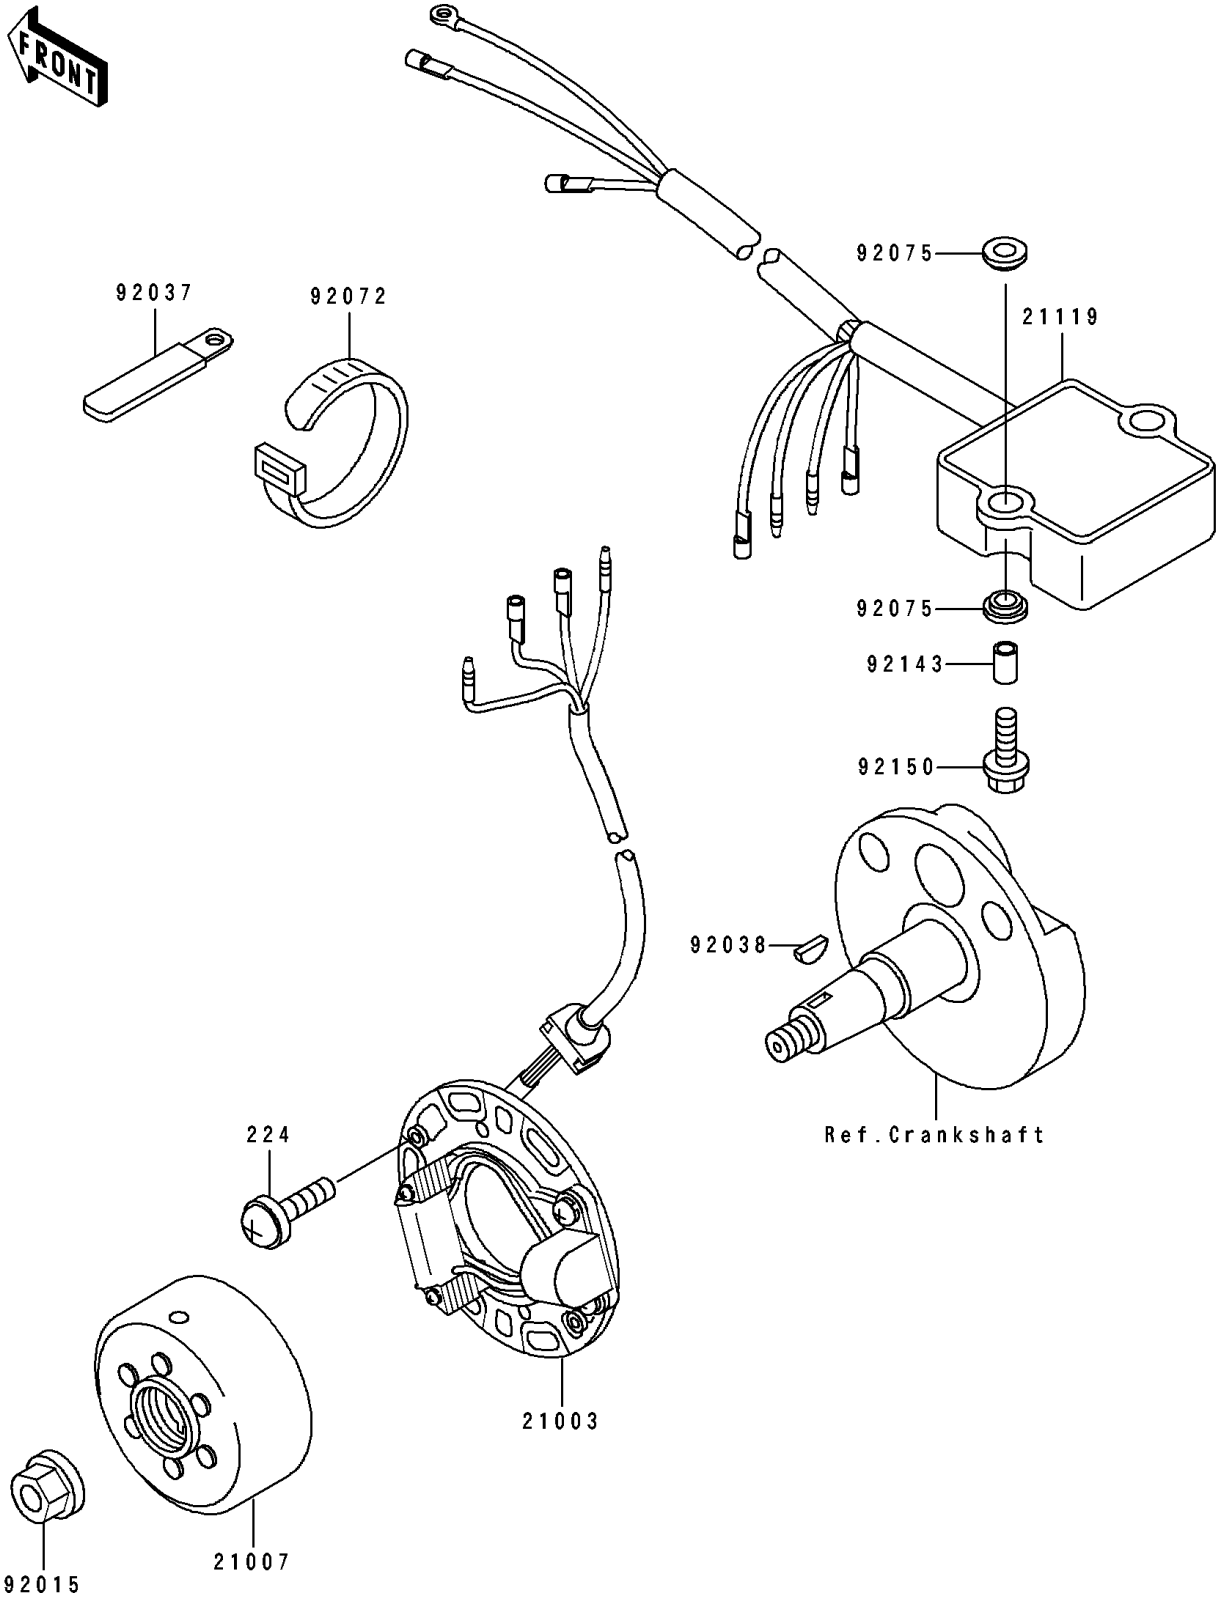

1994 KX80 PARTS DIAGRAM

Generator

E1810

1994 KX80 PARTS LIST

Generator

ITEM NAME	PART NUMBER	QUANTITY
STATOR (Ref # 21003)	21003-1261	1
ROTOR,MAGNETO (Ref # 21007)	21007-1239	1
IGNITER (Ref # 21119)	21119-1414	1
NUT,FLANGED,10MM (Ref # 92015)	92015-077	1
CLAMP,WIRING HARNESS (Ref # 92037)	92037-1069	1
KEY,WOODRUFF (Ref # 92038)	92038-001	1
BAND,L=123 (Ref # 92072)	92072-030	1
DAMPER,8MM (Ref # 92075)	92075-1138	4
COLLAR,6X8.5X13 (Ref # 92143)	92143-3715	2
BOLT,FLANGED,6X25 (Ref # 92150)	92150-1507	2
SCREW-PAN-WP-CROS (Ref # 224)	224B0614	2